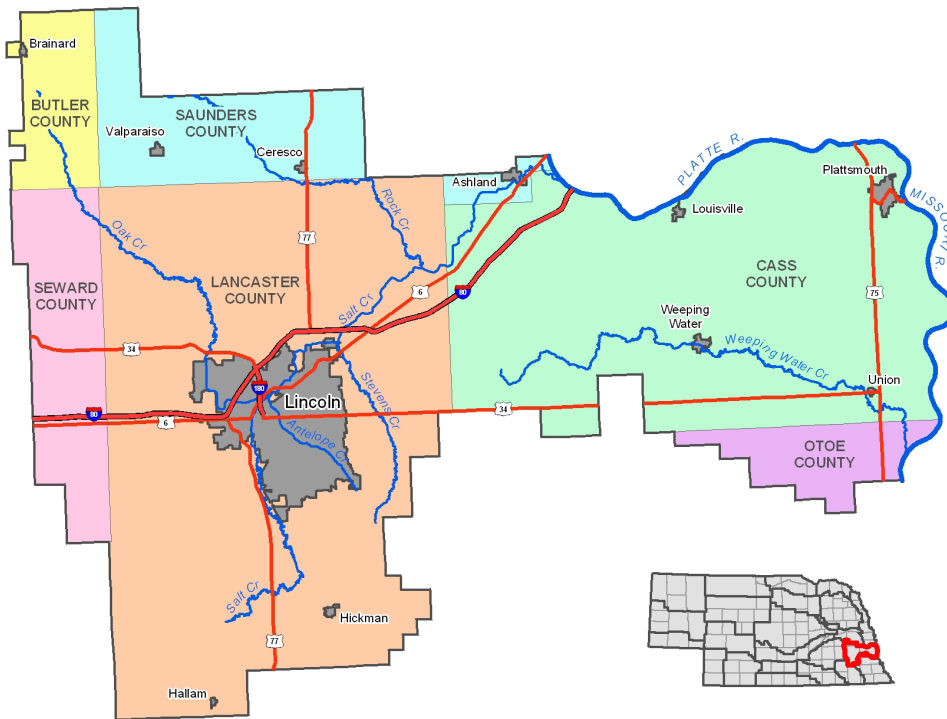

Know your NRD

Take a look at the map of the Lower Platte South Natural Resources District. Can you find the following things on the map? Place a check next to each when you find them!

- | | |
|---|--|
| <input type="checkbox"/> Your home town | <input type="checkbox"/> Interstate 80 |
| <input type="checkbox"/> The Platte River | <input type="checkbox"/> Brainard, NE |
| <input type="checkbox"/> Plattsmouth, NE | <input type="checkbox"/> Hallam, NE |
| <input type="checkbox"/> Salt Creek | <input type="checkbox"/> Rock Creek |

Use the words below to fill-in the missing words. Each word is used only once. For help, visit www.lpsnrd.org.

Dams flooding soil
farms clean 23
 watersheds

Nebraska has 23
Natural Resources Districts
located across the state.
NRD boundaries are based
on watersheds .

One task your NRD is
responsible for is flood
control. Dams help
protect the land from
 flooding when
there is too much rain.

Your NRD also helps
protect ground water.
Ground water is an
important resource for
 farms and homes.