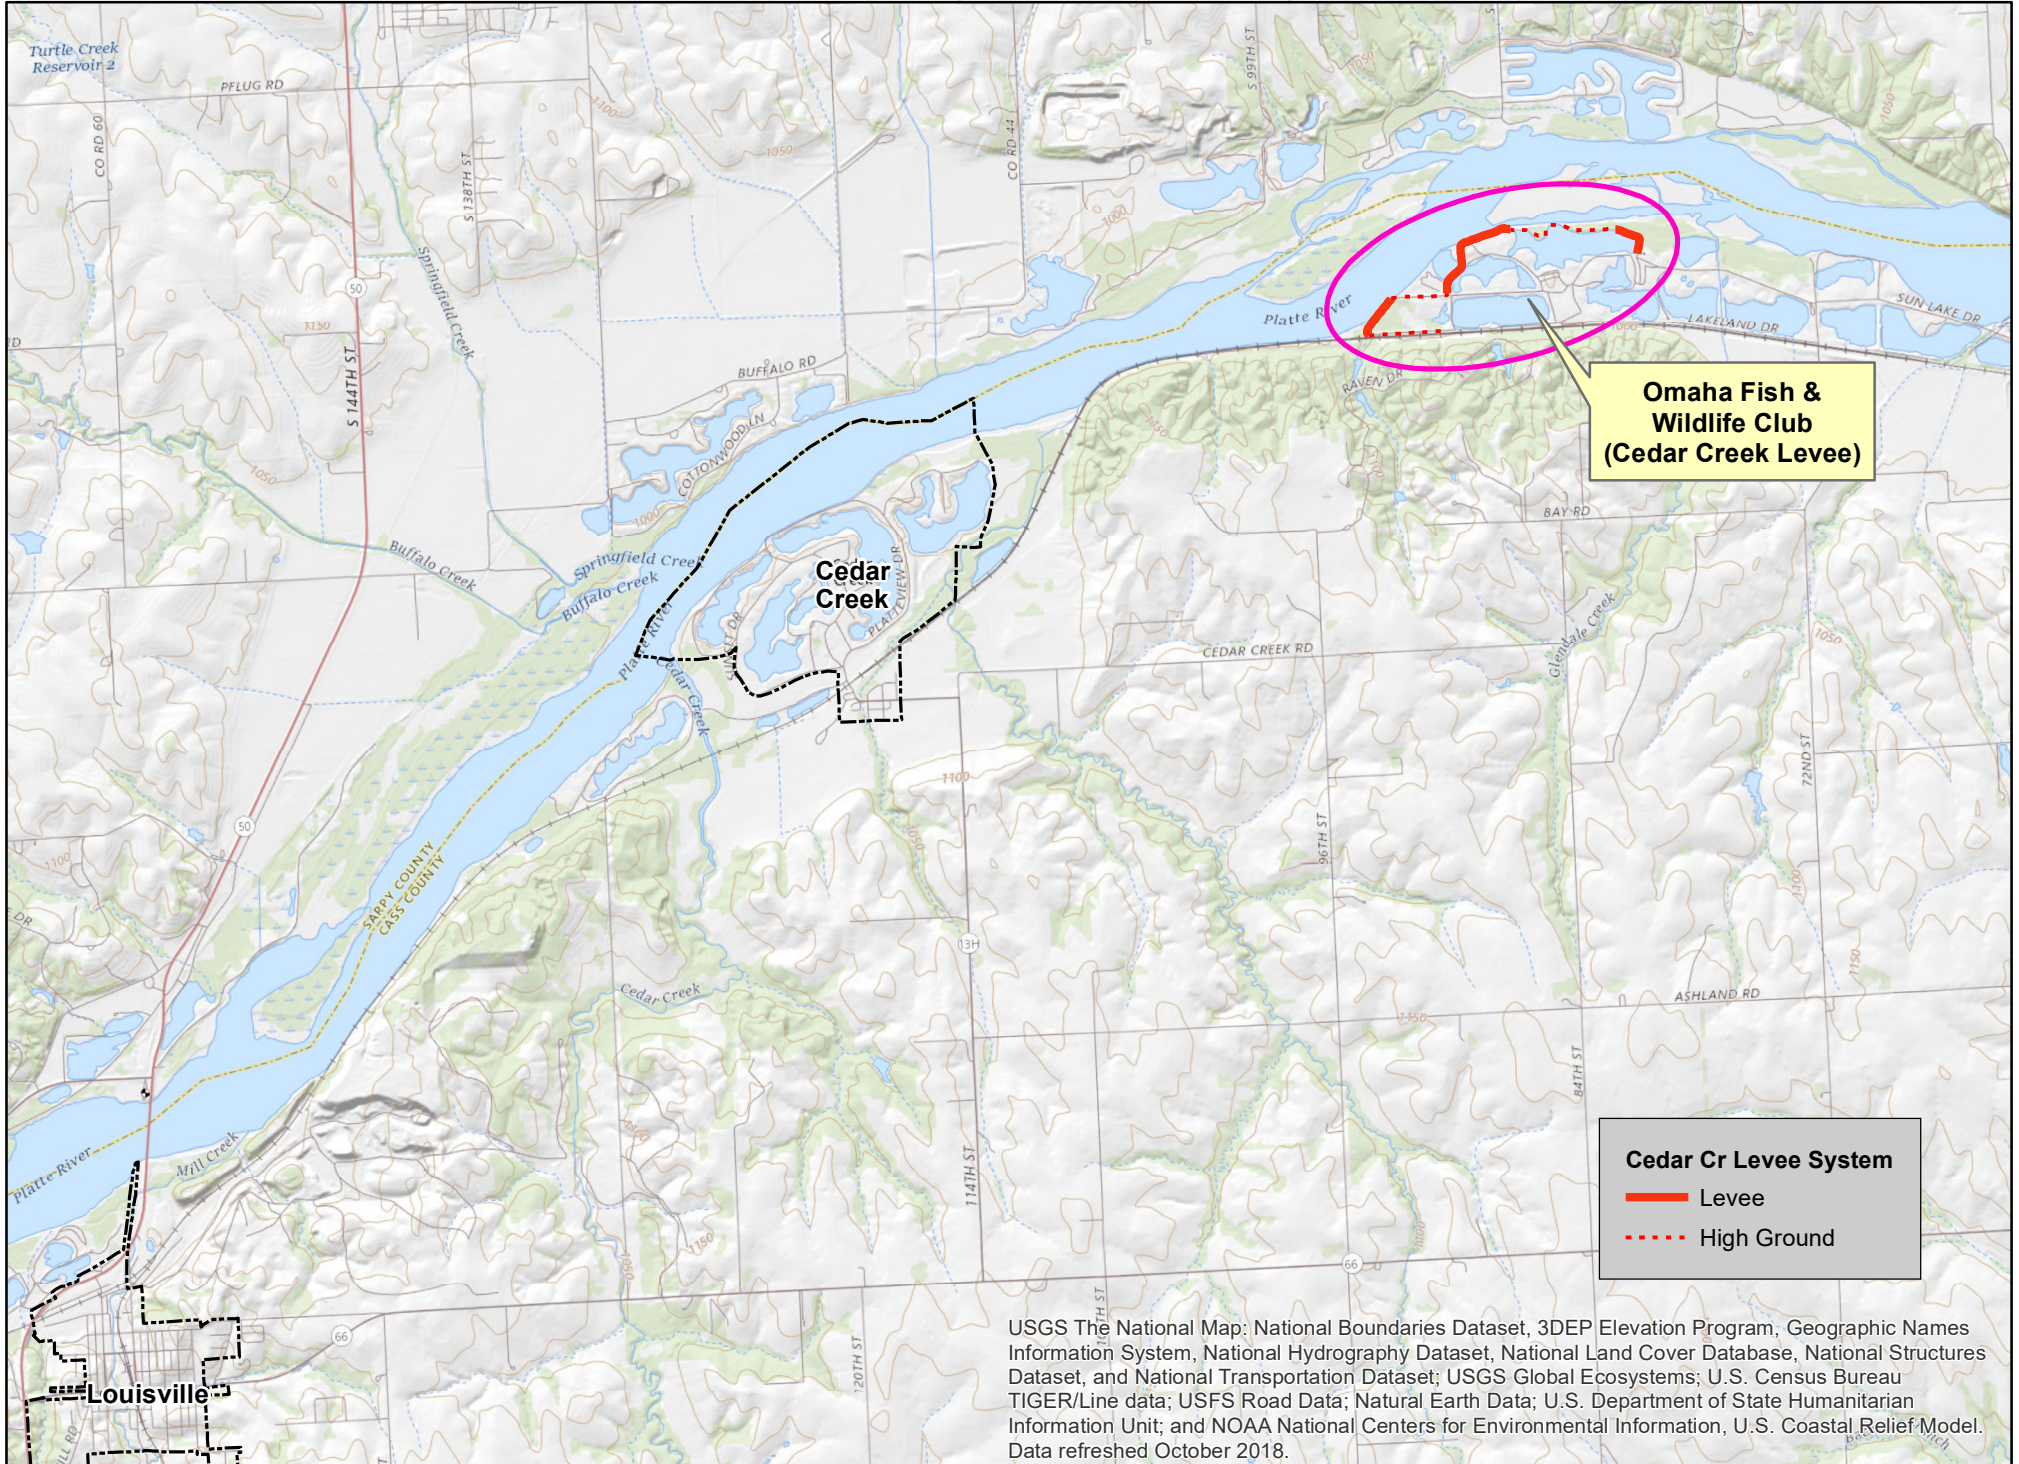

Omaha Fish + Wildlife Club (Cedar Creek Levee), Cass County

Omaha Fish + Wildlife Club (Cedar Creek Levee), Cass County

**Omaha Fish & Wildlife Club
(Cedar Creek Levee)**

Cedar Cr Levee System
 — Levee
 - - - High Ground

USGS The National Map: National Boundaries Dataset, 3DEP Elevation Program, Geographic Names Information System, National Hydrography Dataset, National Land Cover Database, National Structures Dataset, and National Transportation Dataset; USGS Global Ecosystems; U.S. Census Bureau TIGER/Line data; USFS Road Data; Natural Earth Data; U.S. Department of State Humanitarian Information Unit; and NOAA National Centers for Environmental Information, U.S. Coastal Relief Model. Data refreshed October 2018.