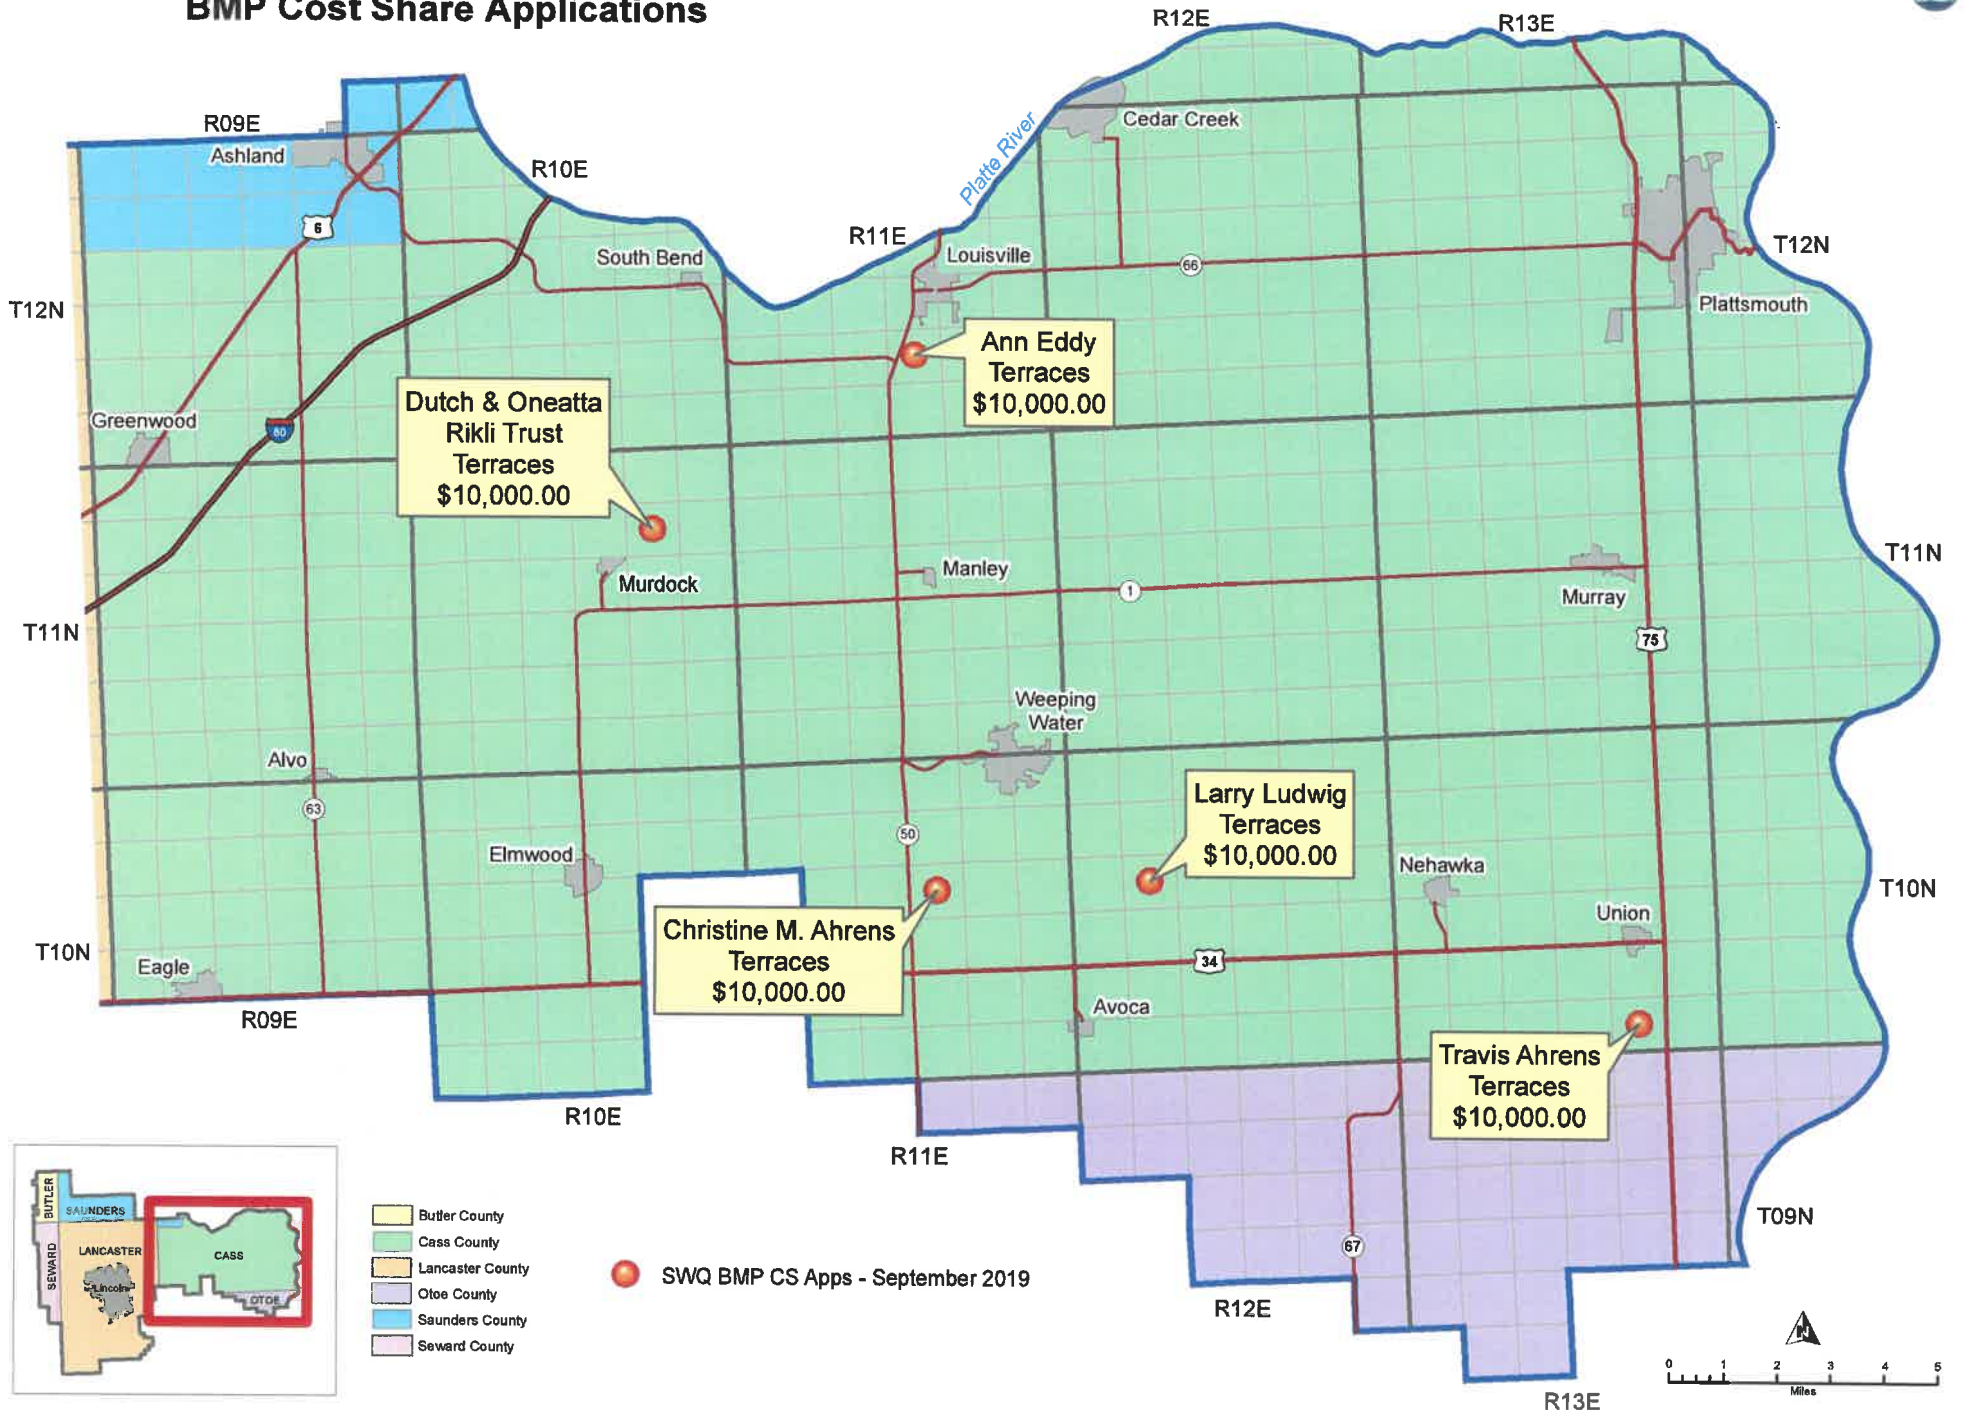

# LOWER PLATTE SOUTH

**The following application have been reviewed by the cost-share review groups and are recommended for approval.**

Applicant Name	SEC	TWN	RNG	County	Practice	Amount	Targeted Area
Ann Eddy	27	12	11	Cass	Terraces	\$10,000.00	
Larry Ludwig	17	10	12	Cass	Terraces	\$10,000.00	
Travis Ahrens	35	10	13	Cass	Terraces	\$10,000.00	
Christine M. Ahrens	15	10	11	Cass	Terraces	\$10,000.00	
Dutch & Oneatta Rikli Trust	11	11	10	Cass	Terraces	\$10,000.00	
Kenneth McMillan	31	8	5	Lancaster	Terraces	\$15,000.00	Tanglewood
Dixie Lostroh Wulf	4	10	5	Lancaster	Terraces	\$10,000.00	
Jerold B. Schmidt	6	12	7	Lancaster	Terraces	\$10,000.00	
Paul Kadavy	23	12	5	Lancaster	Terraces	\$10,000.00	
Jim & Teri Hamsa	33	11	8	Lancaster	Terraces	\$4,632.00	
Sunny Slope Farms	8	7	7	Lancaster	Terraces	\$10,000.00	
Charles V. Carlson	4	11	6	Lancaster	Seeding	\$455.78	
Don Wolf	4	11	6	Lancaster	Seeding	\$1,253.41	
Allen Mumm	16	13	7	Saunders	Terraces	\$7,732.50	
Marilyn Engler	29	13	5	Saunders	Terraces	\$6,274.00	

# LPSNRD Eastern Portion - Surface Water Quality BMP Cost Share Applications

Sources: Lower Platte South Natural Resources District; Nebraska Department of Natural Resources; Nebraska Department of Roads