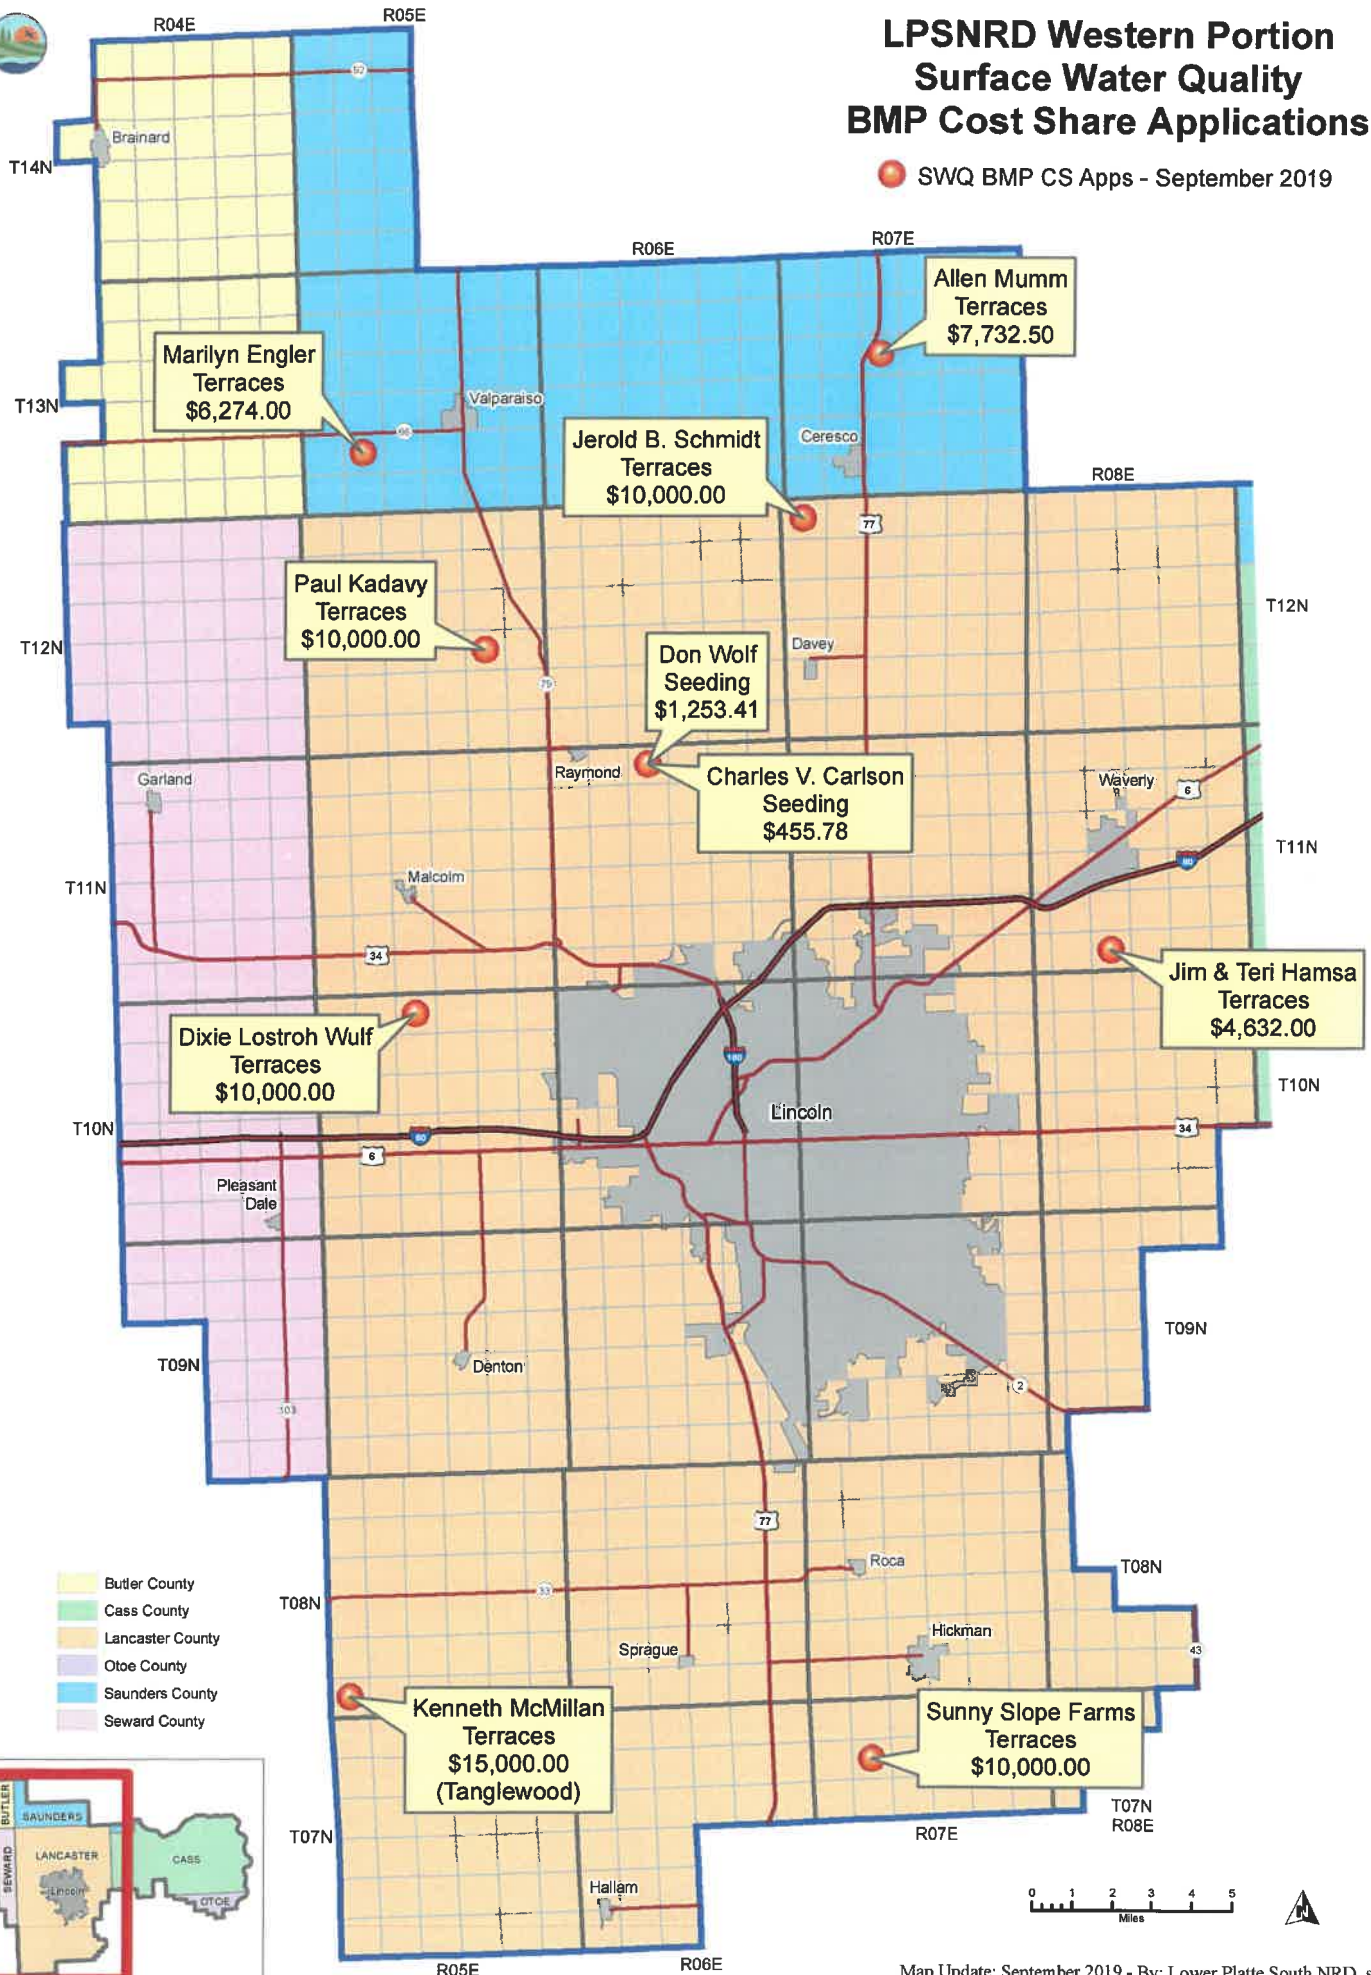

# LOWER PLATTE SOUTH

# LPSNRD Eastern Portion - Surface Water Quality BMP Cost Share Applications

Sources: Lower Platte South Natural Resources District; Nebraska Department of Natural Resources; Nebraska Department of Roads

Map Updated: September 2019 - By: Lower Platte South NRD, sdr

# LPSNRD Western Portion Surface Water Quality BMP Cost Share Applications

● SWQ BMP CS Apps - September 2019

Map Update: September 2019 - By: Lower Platte South NRD, sdr

Sources: Lower Platte South Natural Resources District; Nebraska Department of Natural Resources; Nebraska Department of Roads