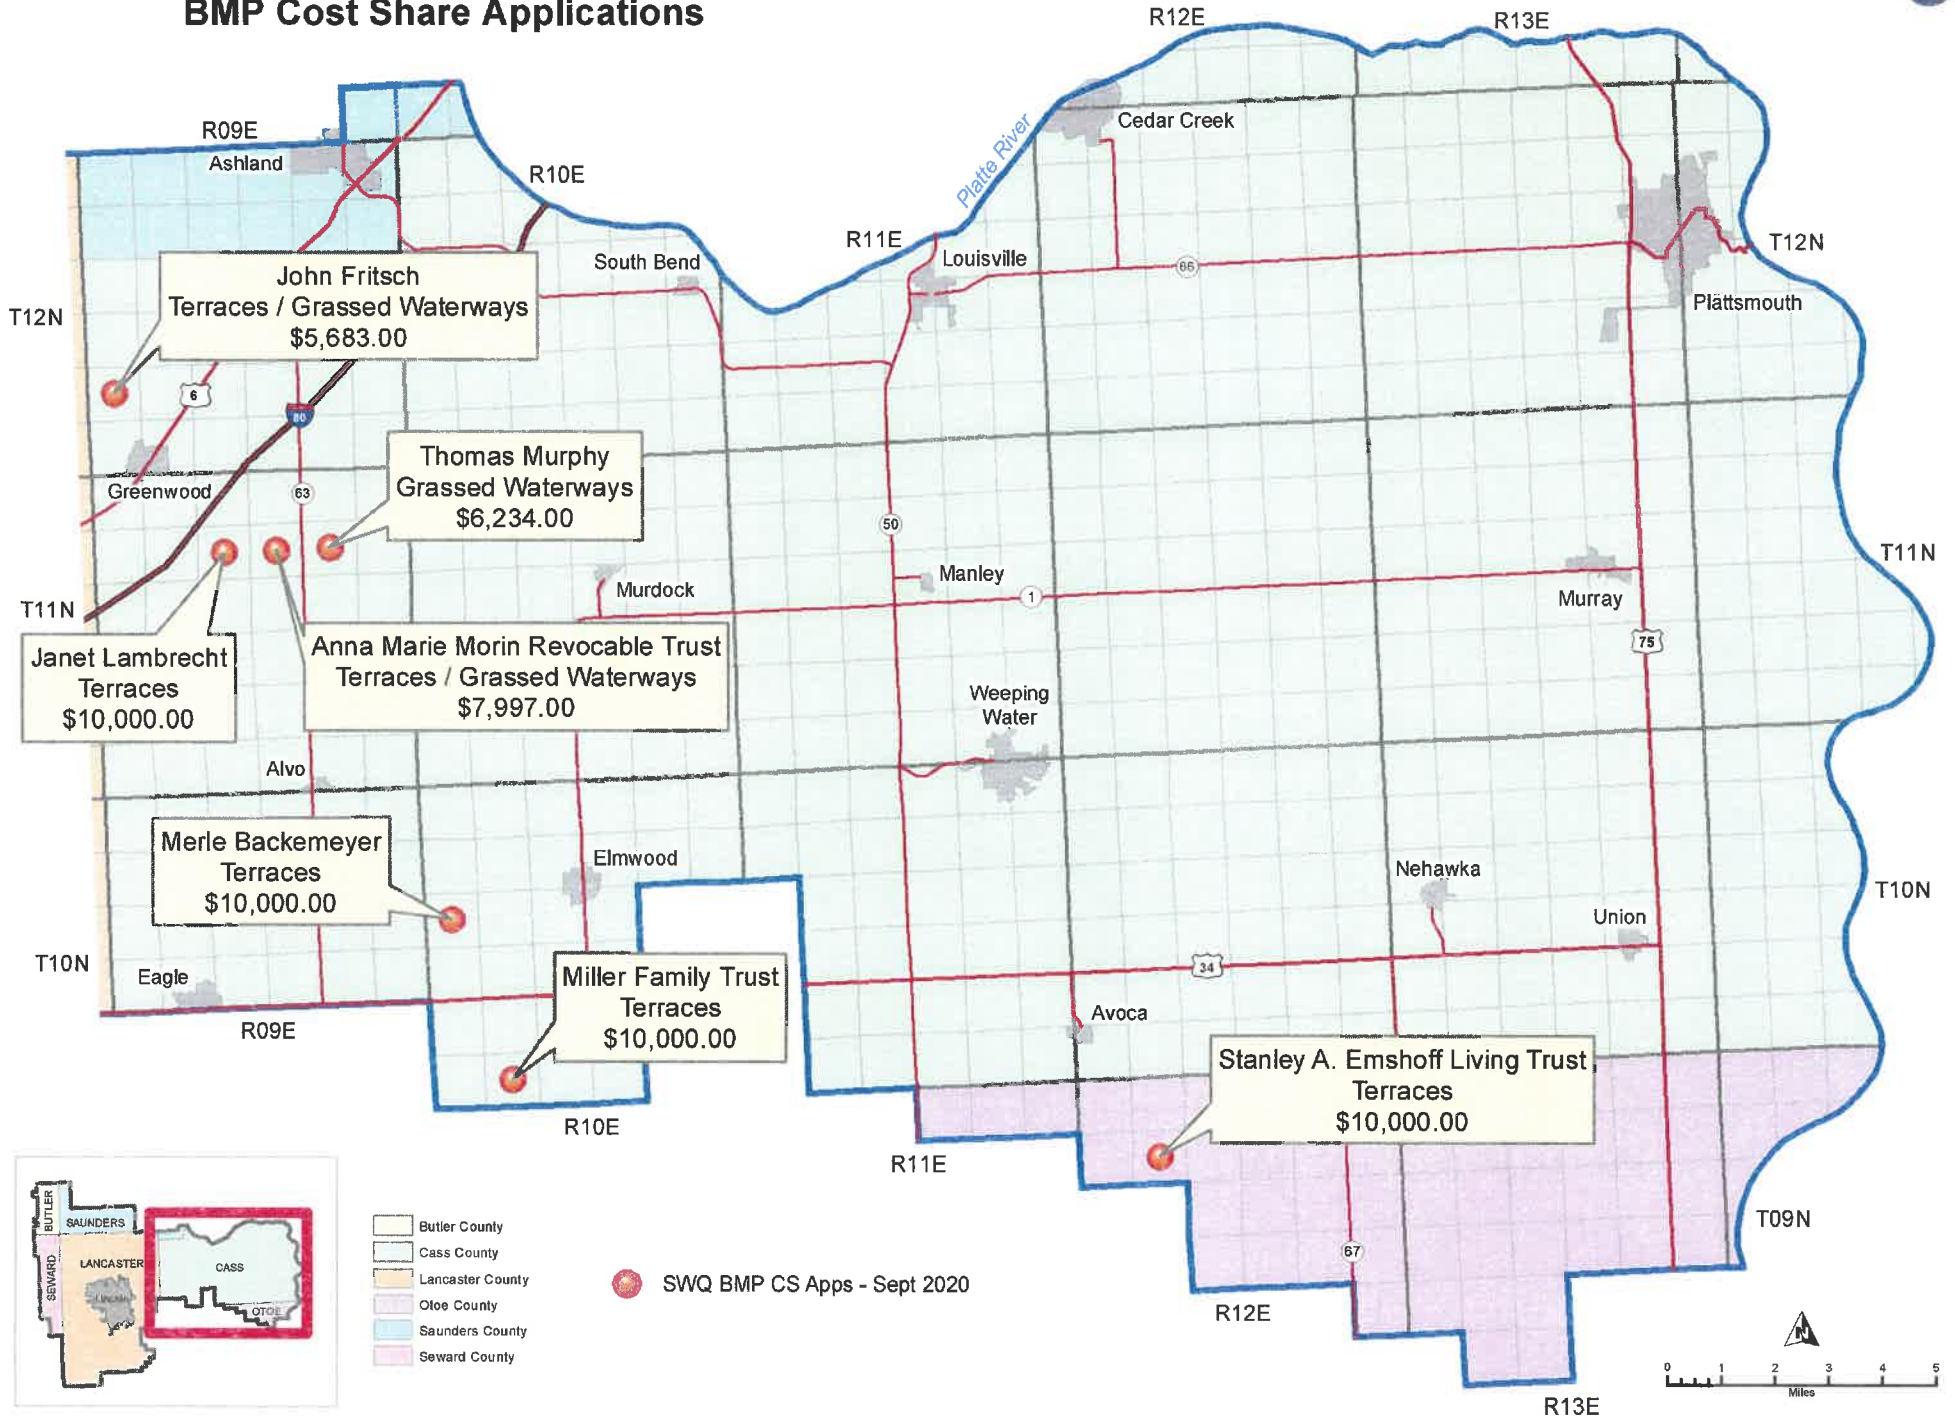

# LPSNRD Eastern Portion - Surface Water Quality BMP Cost Share Applications

- Butler County
- Cass County
- Lancaster County
- Otoe County
- Saunders County
- Seward County

● SWQ BMP CS Apps - Sept 2020

Sources: Lower Platte South Natural Resources District; Nebraska Department of Natural Resources; Nebraska Department of Roads

Map Updated: September 2020 - By: Lower Platte South NRD, sdr

# LPSNRD Western Portion Surface Water Quality BMP Cost Share Applications

● SWQ BMP CS Apps - Sept 2020

Map Update: September 2020 - By: Lower Platte South NRD, sdr  
Sources: Lower Platte South Natural Resources District; Nebraska Department of Natural Resources; Nebraska Department of Roads