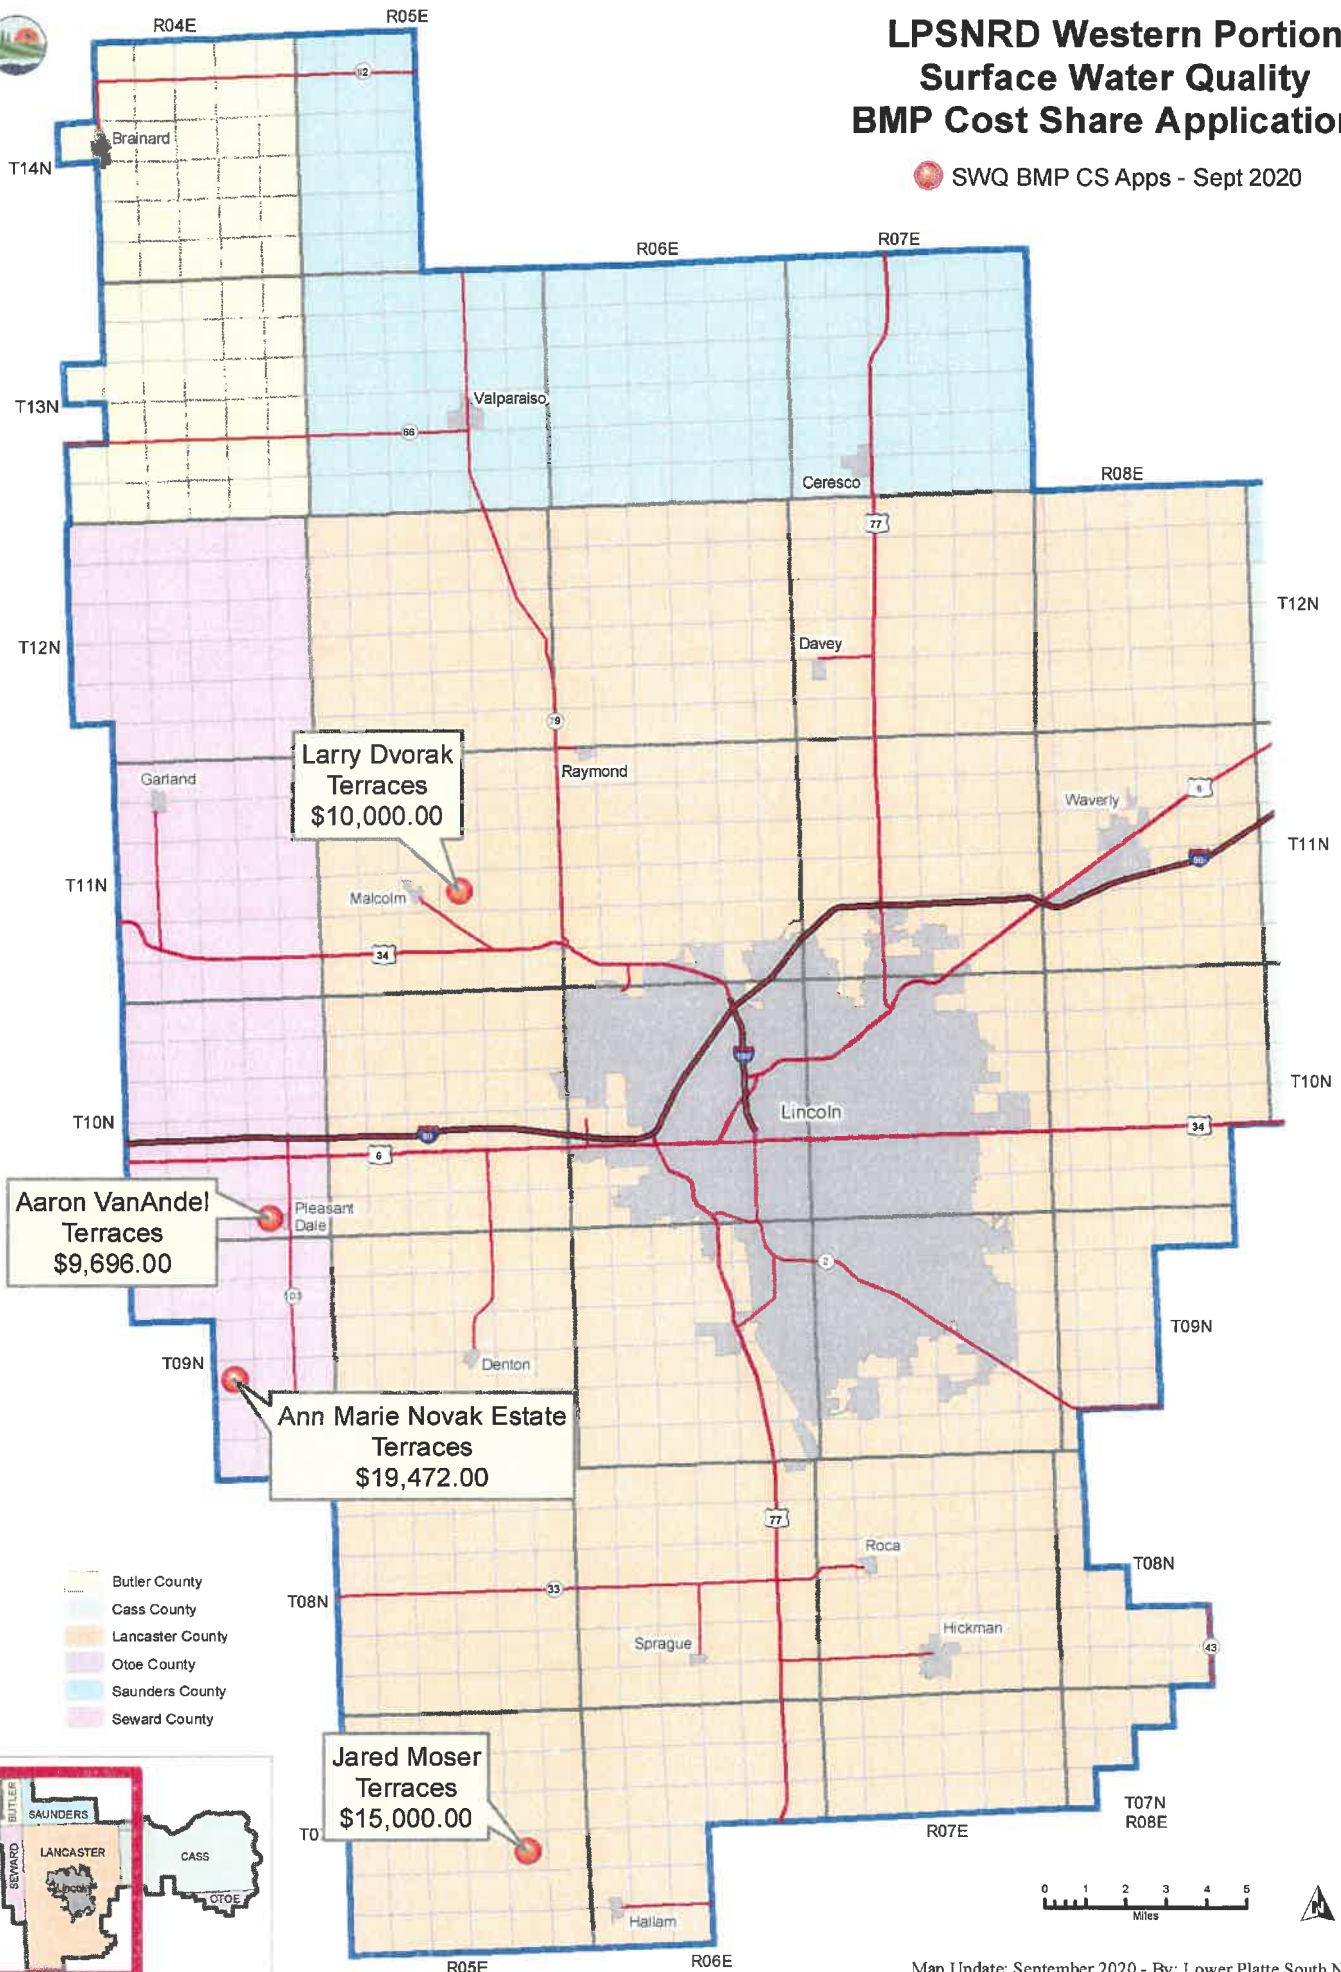

# LPSNRD Eastern Portion - Surface Water Quality BMP Cost Share Applications

- Butler County
- Cass County
- Lancaster County
- Otoe County
- Saunders County
- Seward County

● SWQ BMP CS Apps - Sept 2020

Sources: Lower Platte South Natural Resources District; Nebraska Department of Natural Resources; Nebraska Department of Roads

Map Updated: September 2020 - By: Lower Platte South NRD, sdr

# LPSNRD Western Portion Surface Water Quality BMP Cost Share Applications

● SWQ BMP CS Apps - Sept 2020

Map Update: September 2020 - By: Lower Platte South NRD, sdr  
Sources: Lower Platte South Natural Resources District; Nebraska Department of Natural Resources; Nebraska Department of Roads