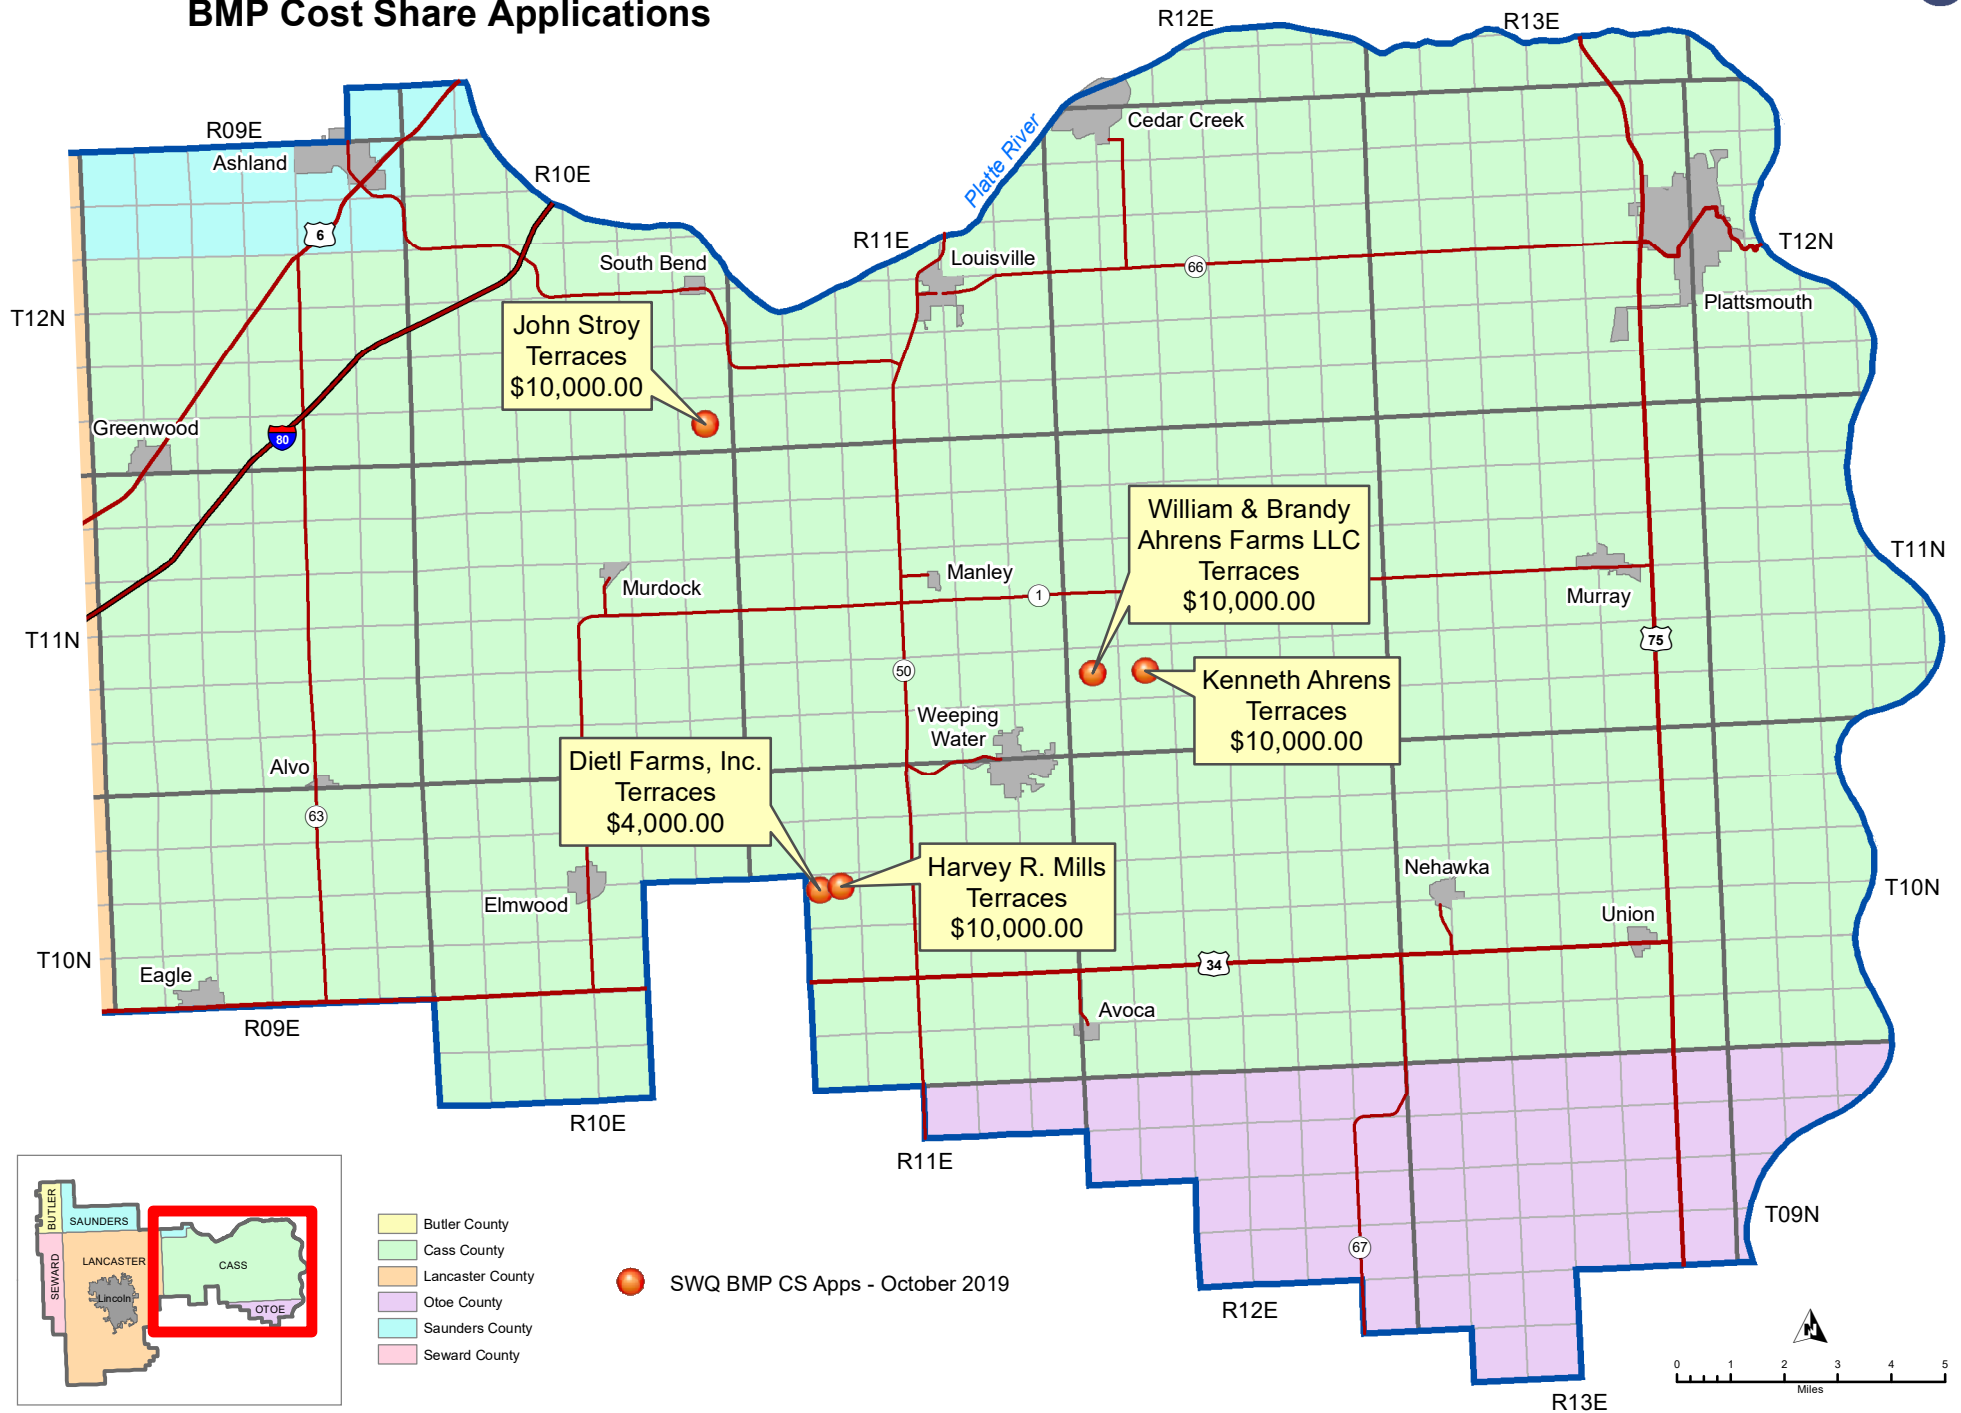

LPSNRD Eastern Portion - Surface Water Quality BMP Cost Share Applications

- Butler County
- Cass County
- Lancaster County
- Otoe County
- Saunders County
- Seward County

● SWQ BMP CS Apps - October 2019

LPSNRD Western Portion Surface Water Quality BMP Cost Share Applications

 SWQ BMP CS Apps - October 2019