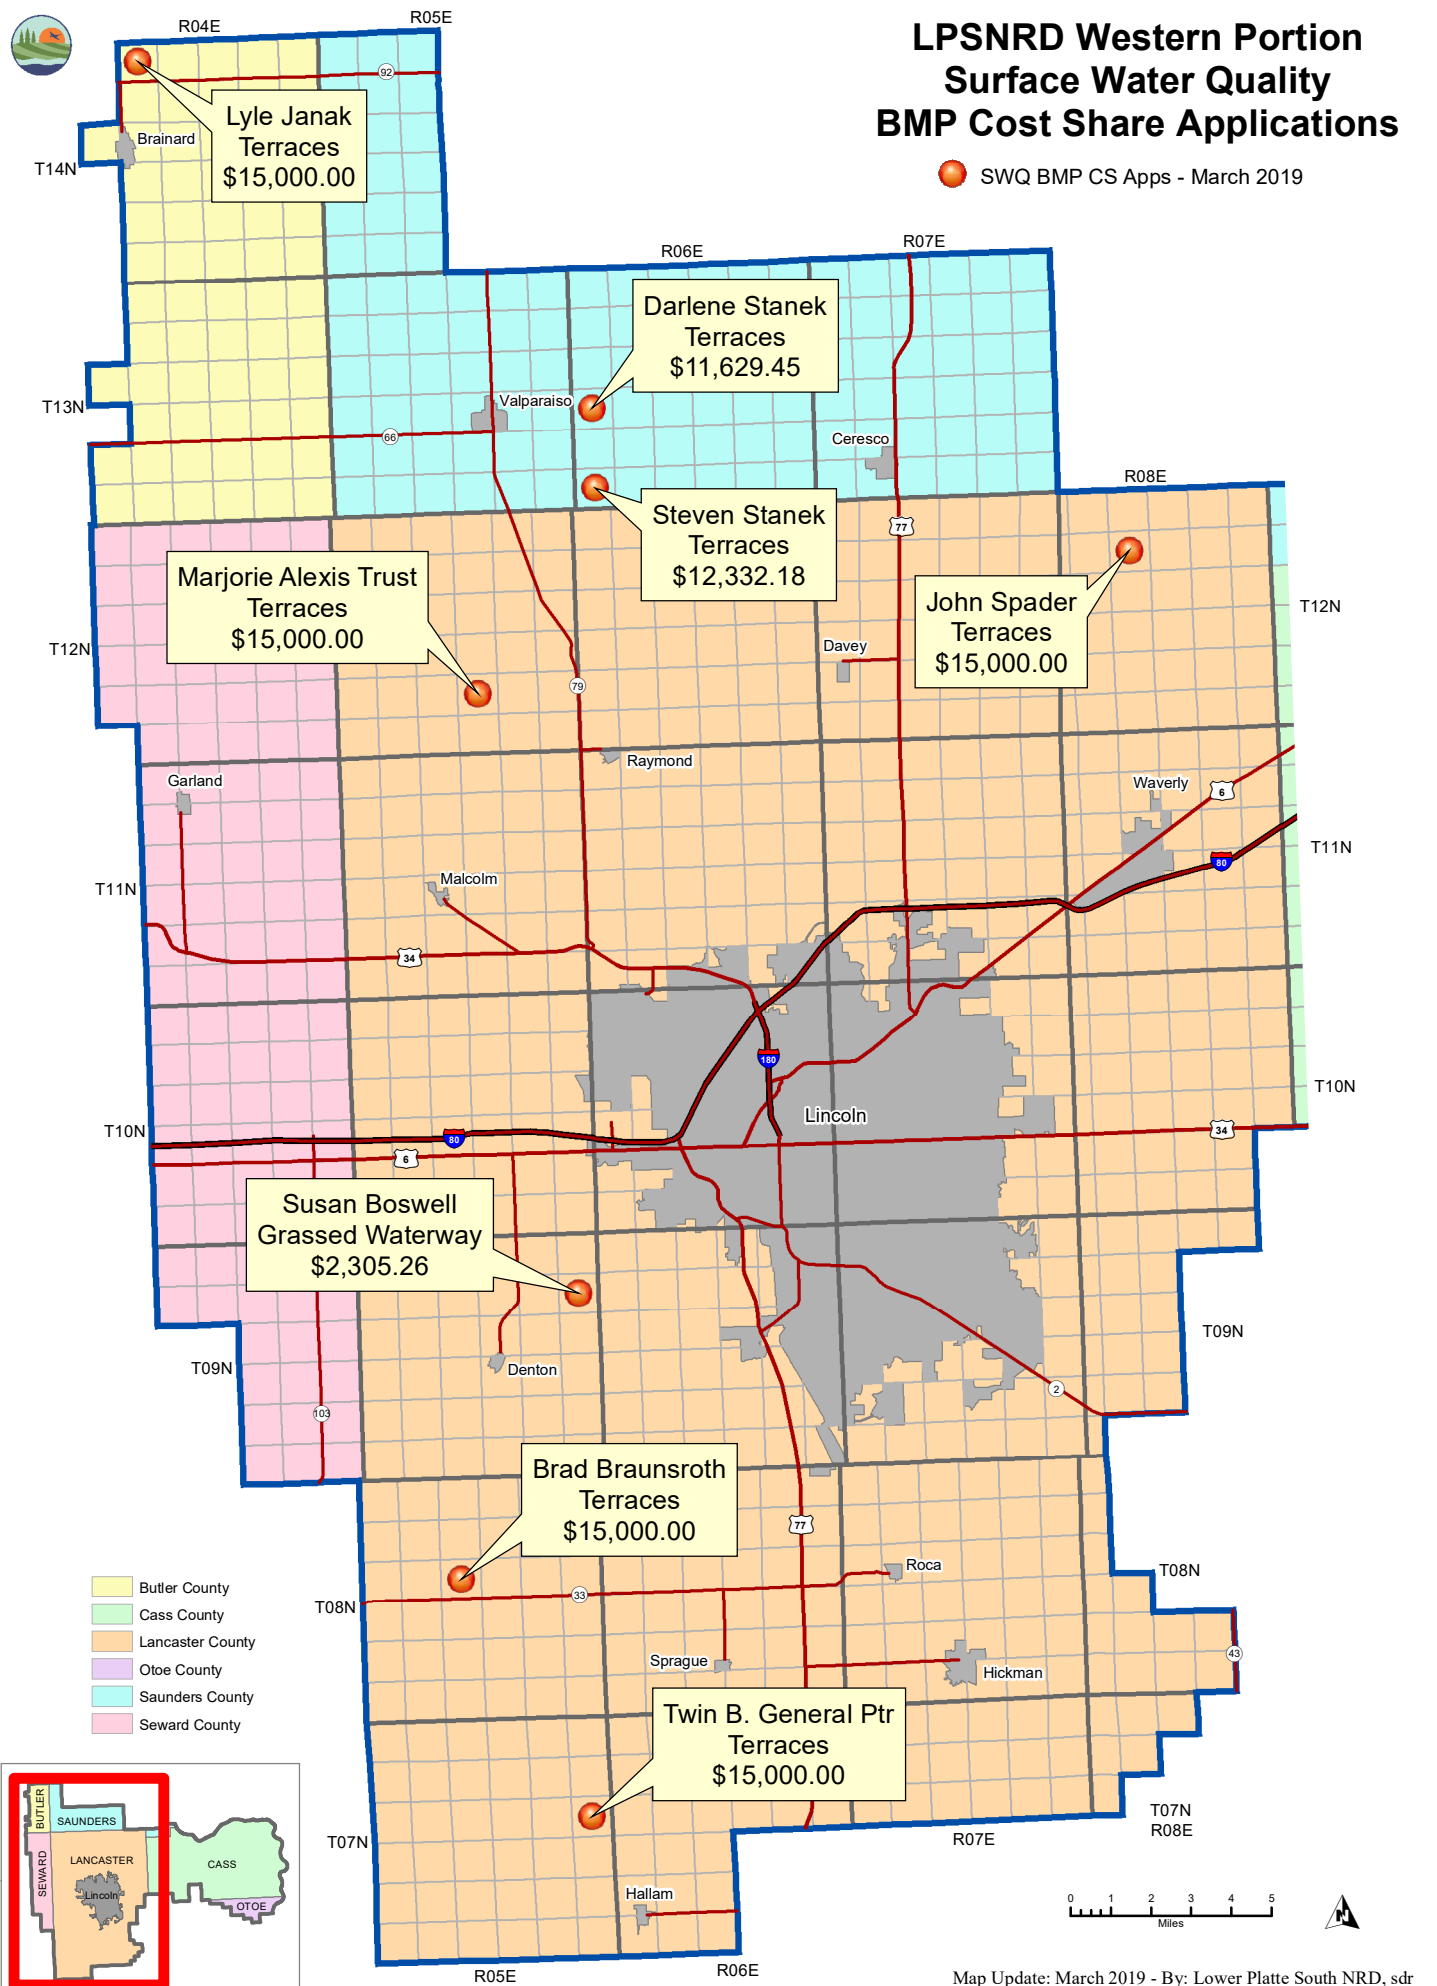

LPSNRD Eastern Portion - Surface Water Quality BMP Cost Share Applications

- Butler County
- Cass County
- Lancaster County
- Otoe County
- Saunders County
- Seward County

SWQ BMP CS Apps - March 2019

LPSNRD Western Portion Surface Water Quality BMP Cost Share Applications

 SWQ BMP CS Apps - March 2019

-  Butler County
-  Cass County
-  Lancaster County
-  Otoe County
-  Saunders County
-  Seward County