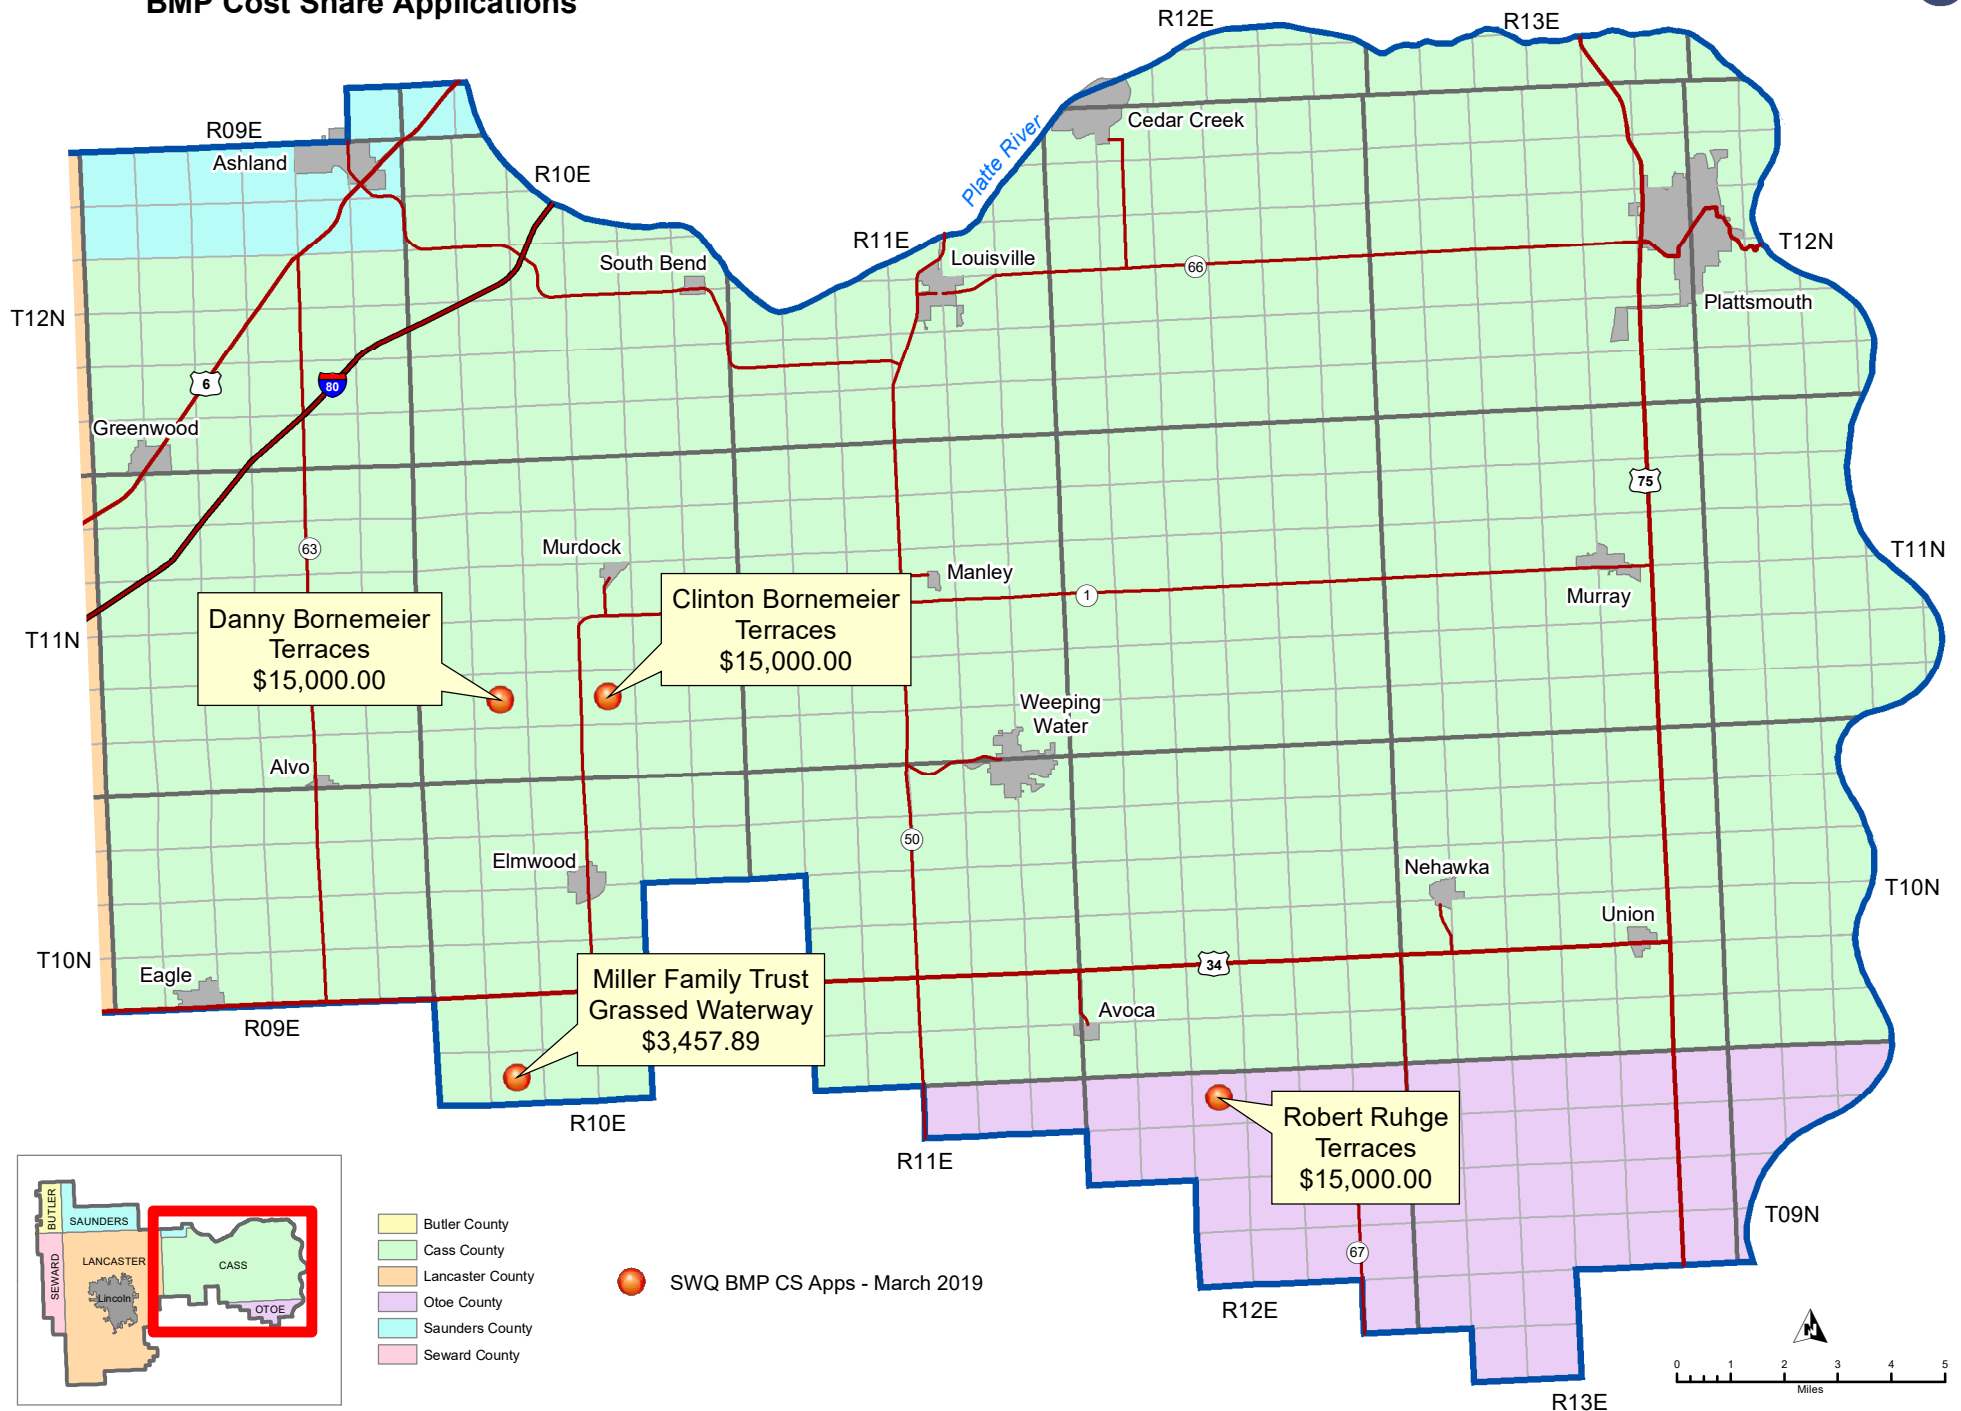

LPSNRD Eastern Portion - Surface Water Quality BMP Cost Share Applications

- Butler County
- Cass County
- Lancaster County
- Otoe County
- Saunders County
- Seward County

SWQ BMP CS Apps - March 2019

LPSNRD Western Portion Surface Water Quality BMP Cost Share Applications

 SWQ BMP CS Apps - March 2019

-  Butler County
-  Cass County
-  Lancaster County
-  Otoe County
-  Saunders County
-  Seward County