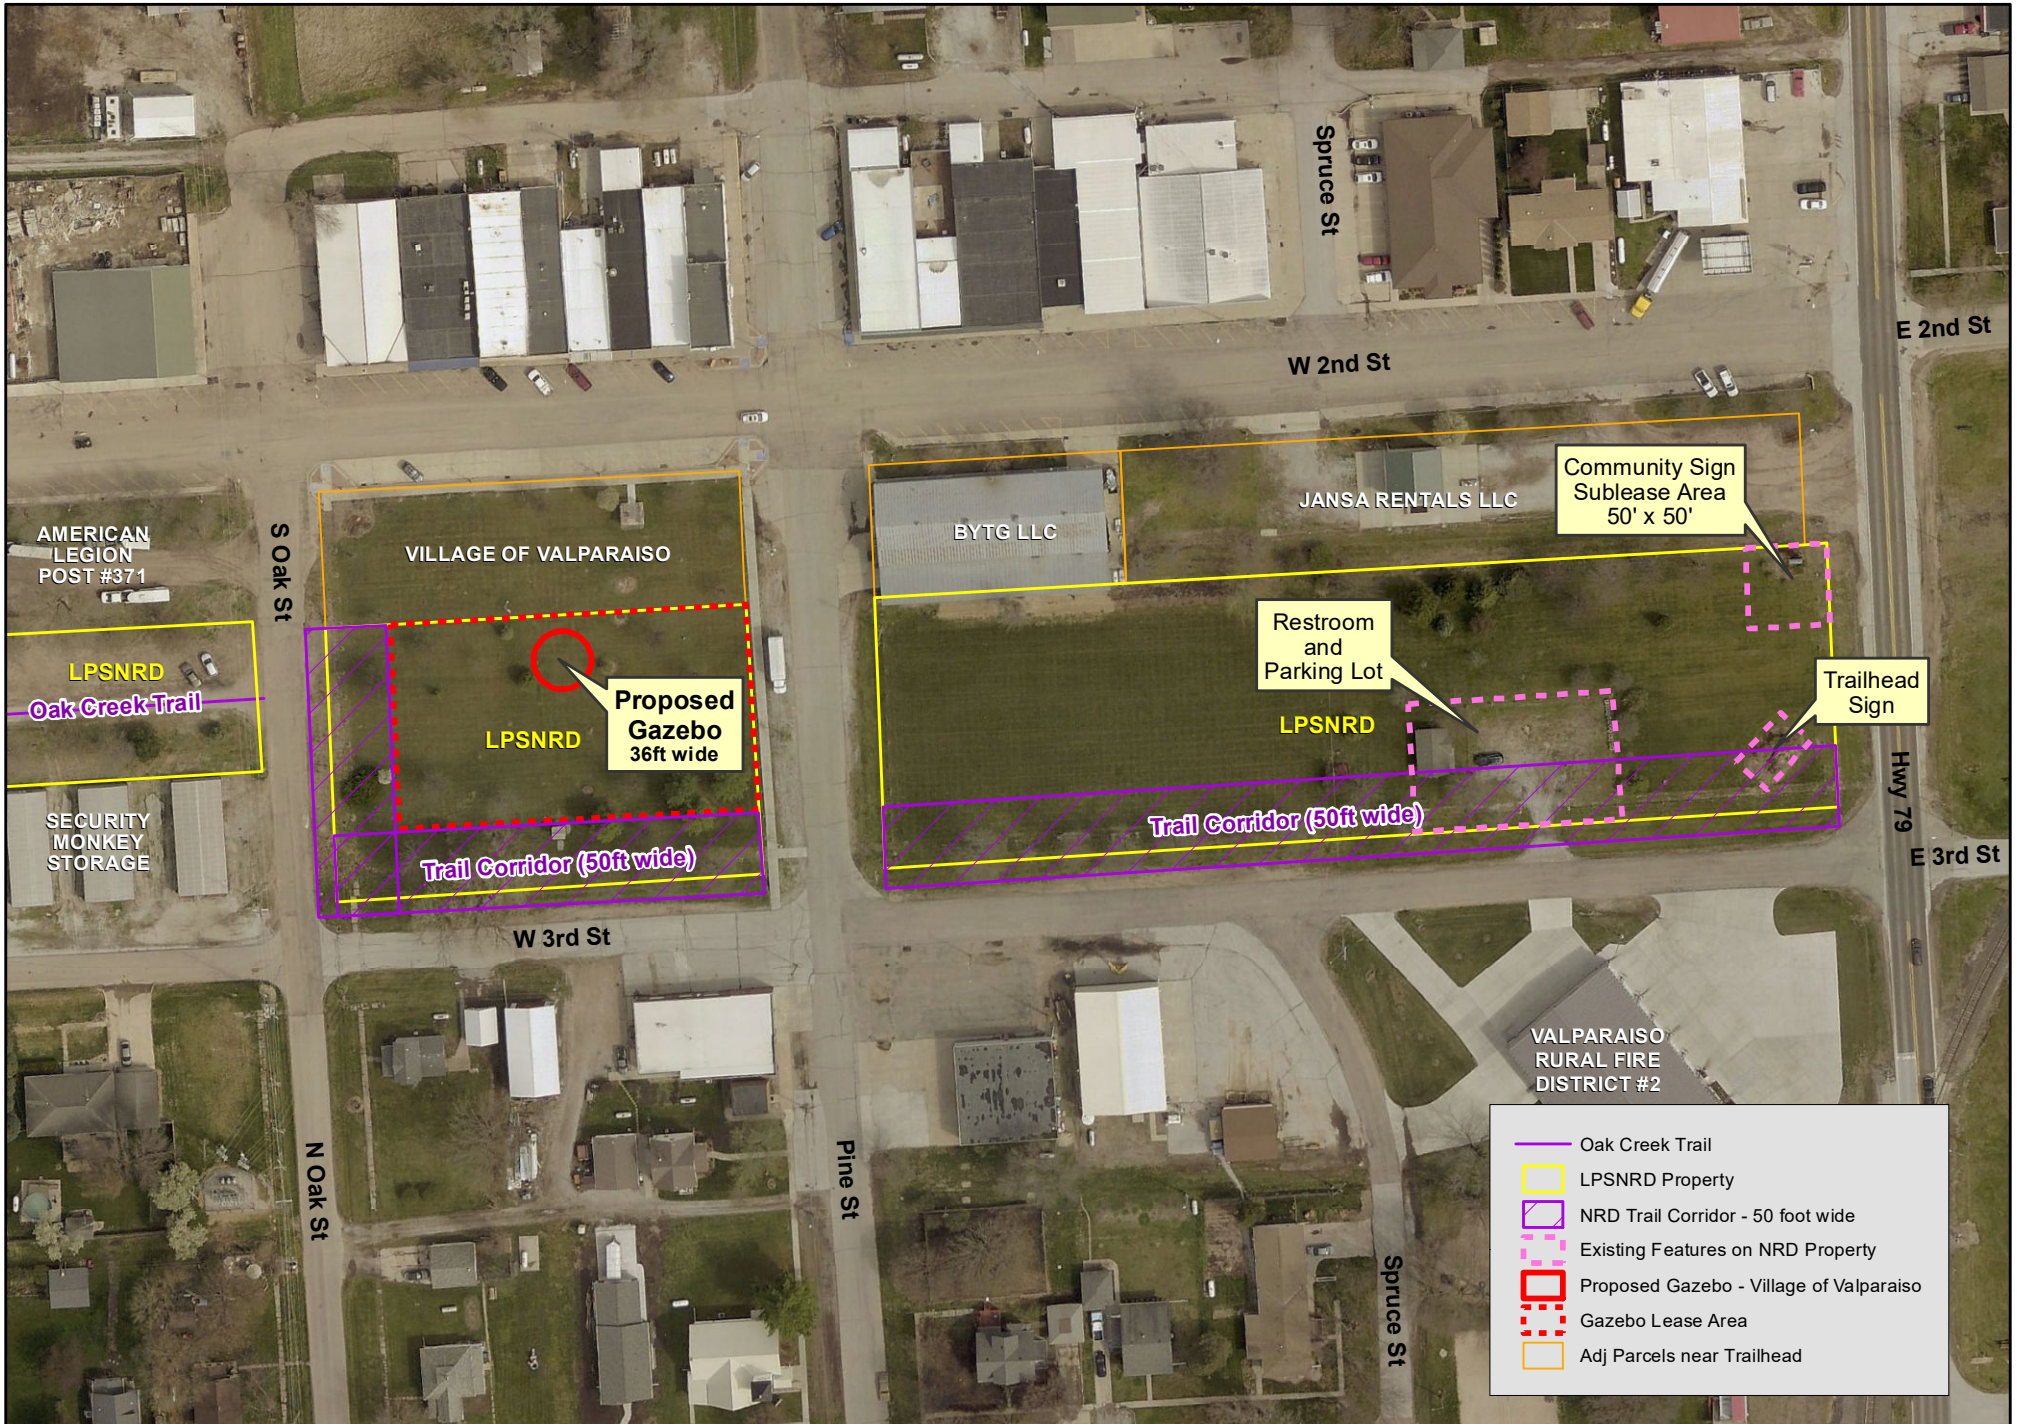

# Oak Creek Trailhead Park Land, Valparaiso - Proposed Gazebo

Map Updated: May 2021 - LPSNRD, sdr