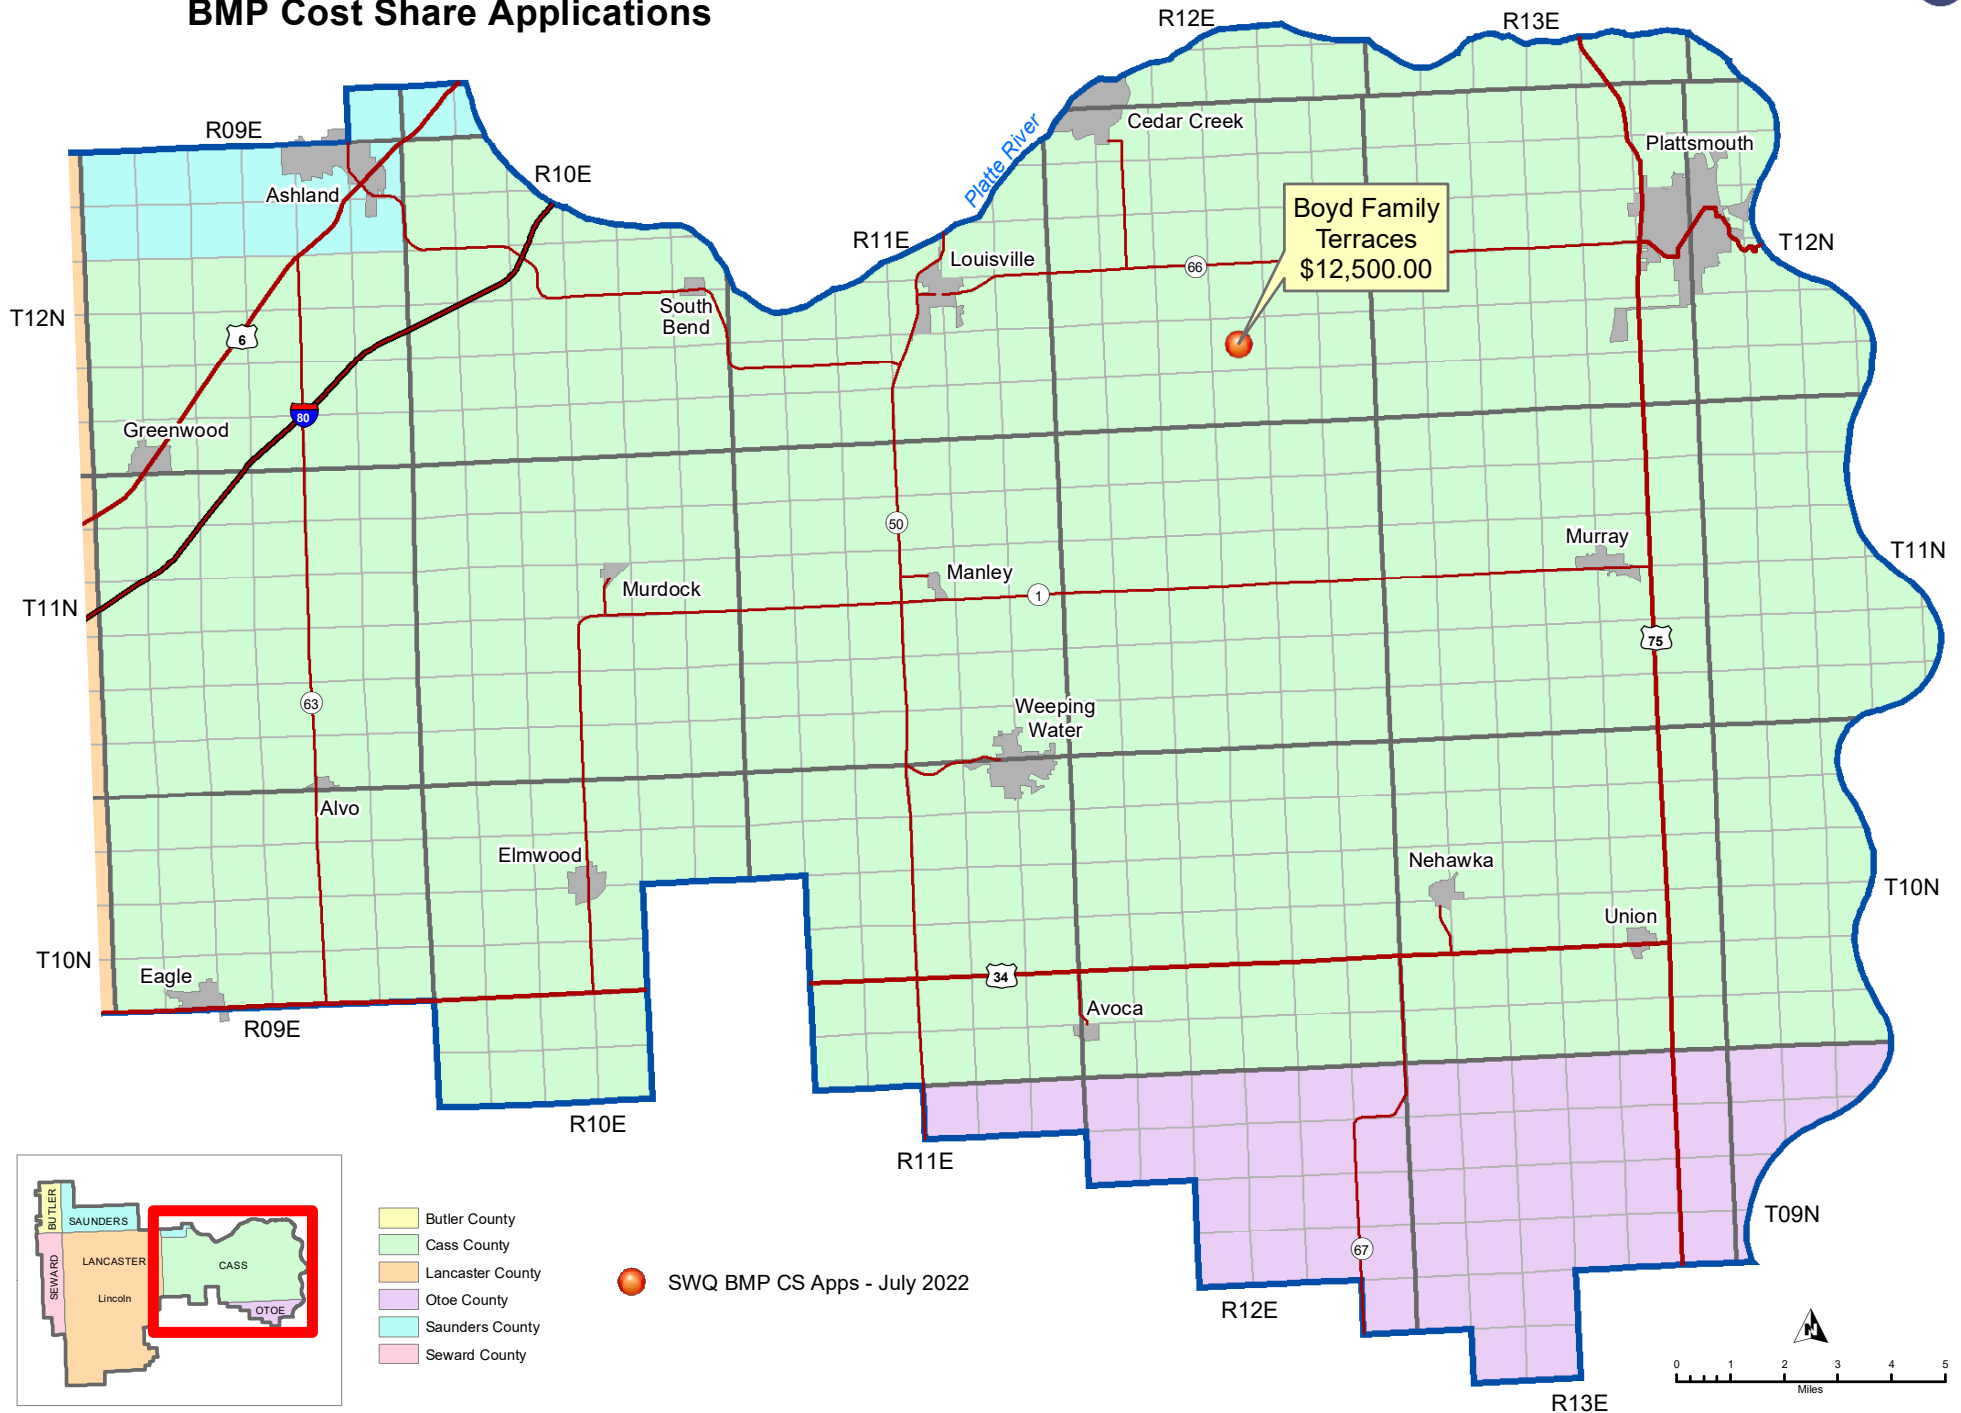

LPSNRD Eastern Portion - Surface Water Quality BMP Cost Share Applications

- Butler County
- Cass County
- Lancaster County
- Otoe County
- Saunders County
- Seward County

● SWQ BMP CS Apps - July 2022