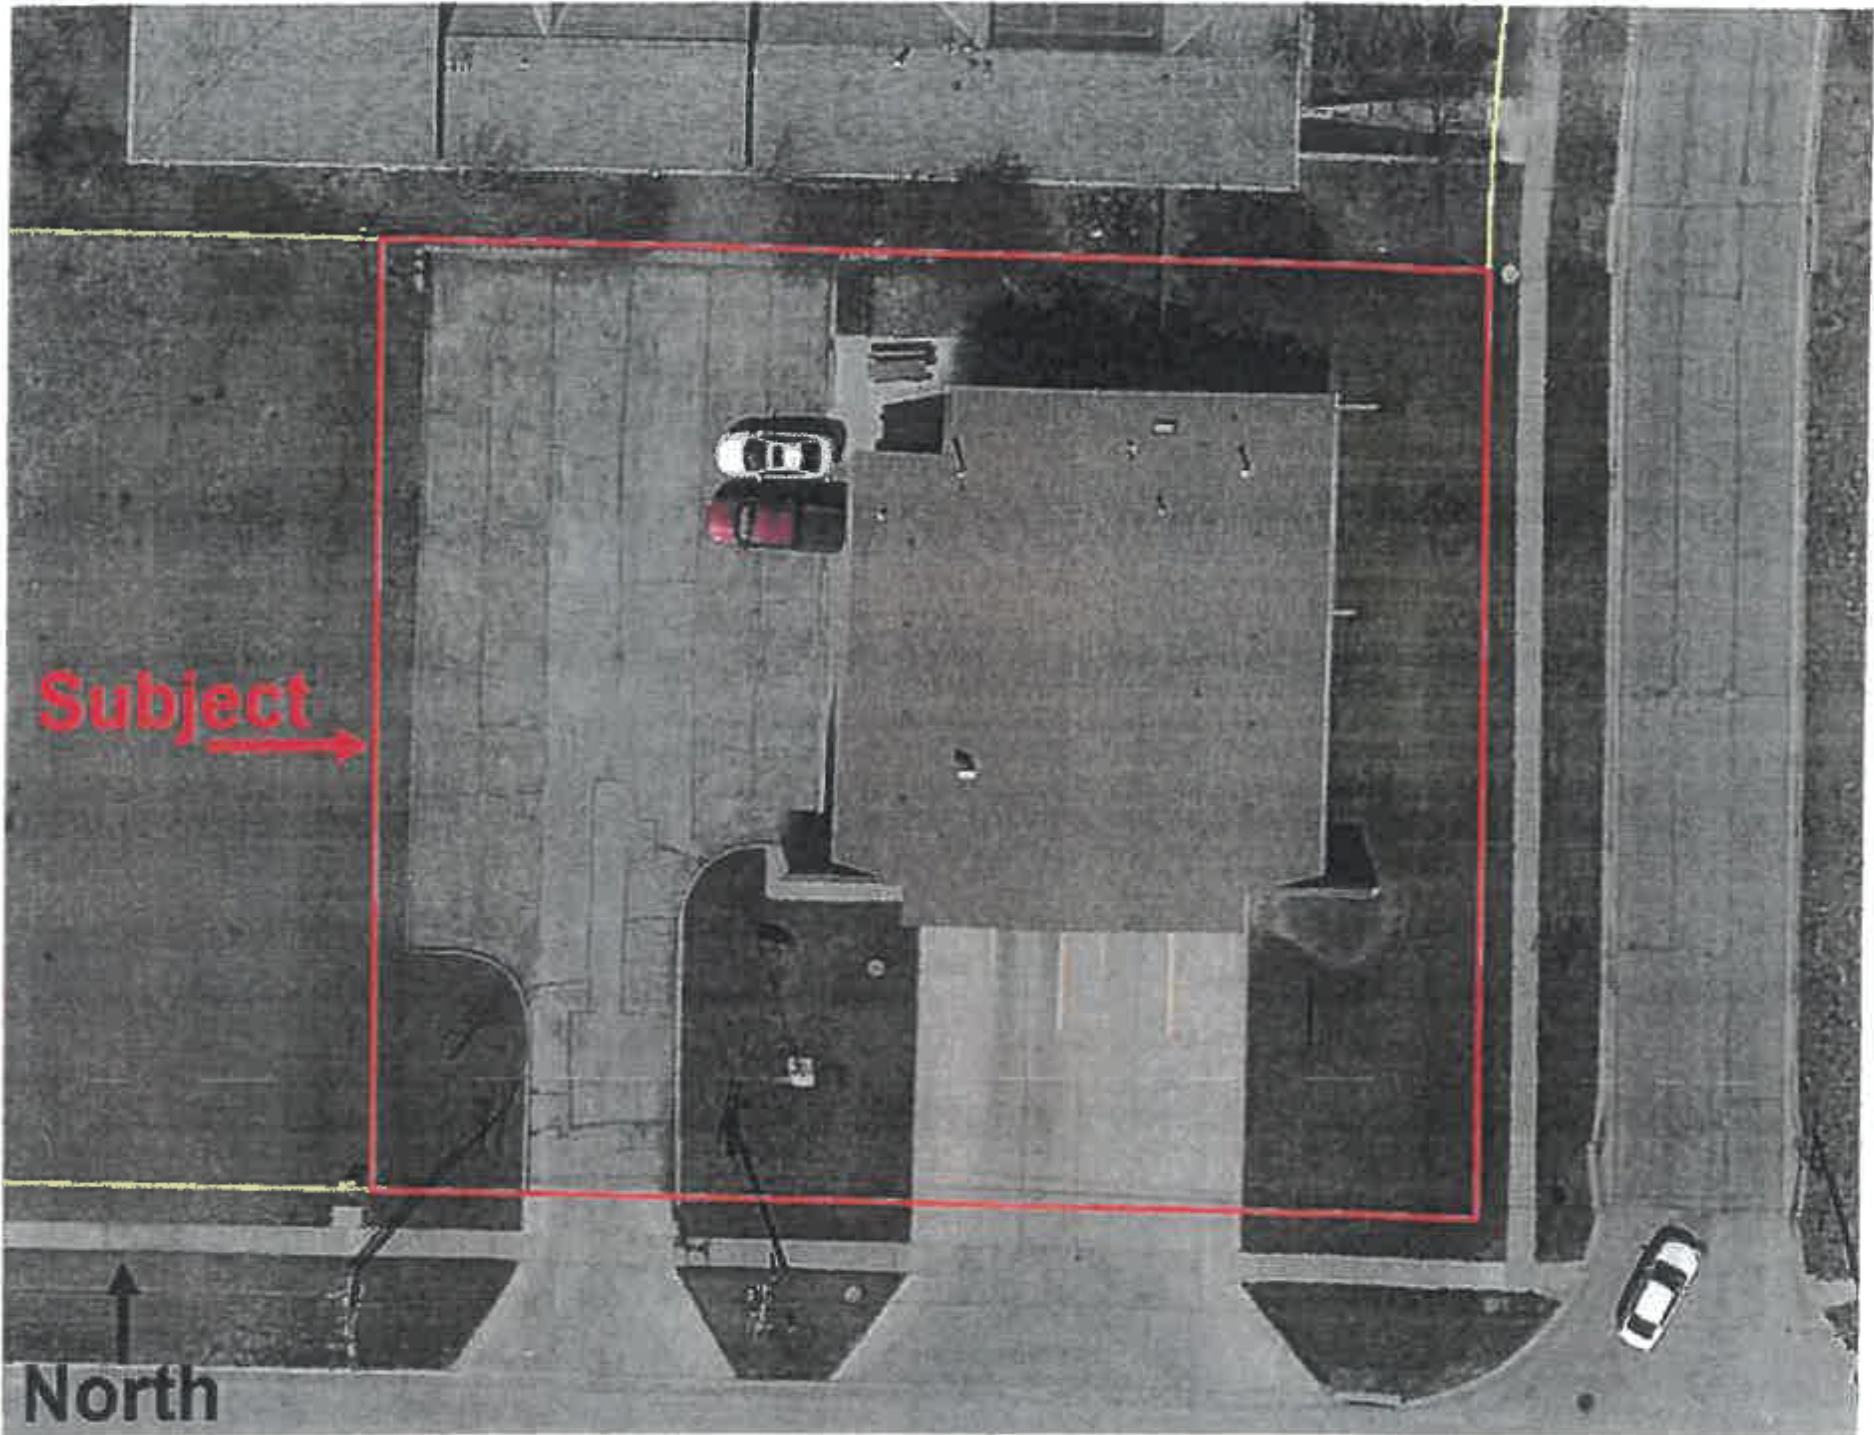

# Aerial Map

**Subject** →

↑  
**North**

The main building is a single-story structure with a gabled roof. It features two large white garage doors with small windows. The exterior walls are made of light-colored brick. To the right, there is a smaller section of the building with a lower roofline and a window.

In the background, there is a long, low building with a dark roof and several windows. A parking lot with several cars is visible in front of it.

A tall, thin black pole stands in the foreground on the left side of the image.

A large area of green grass is in the foreground, partially bordered by a concrete sidewalk on the right and bottom edges.

A concrete parking lot or driveway area is visible in the middle ground, leading to the building's entrance.