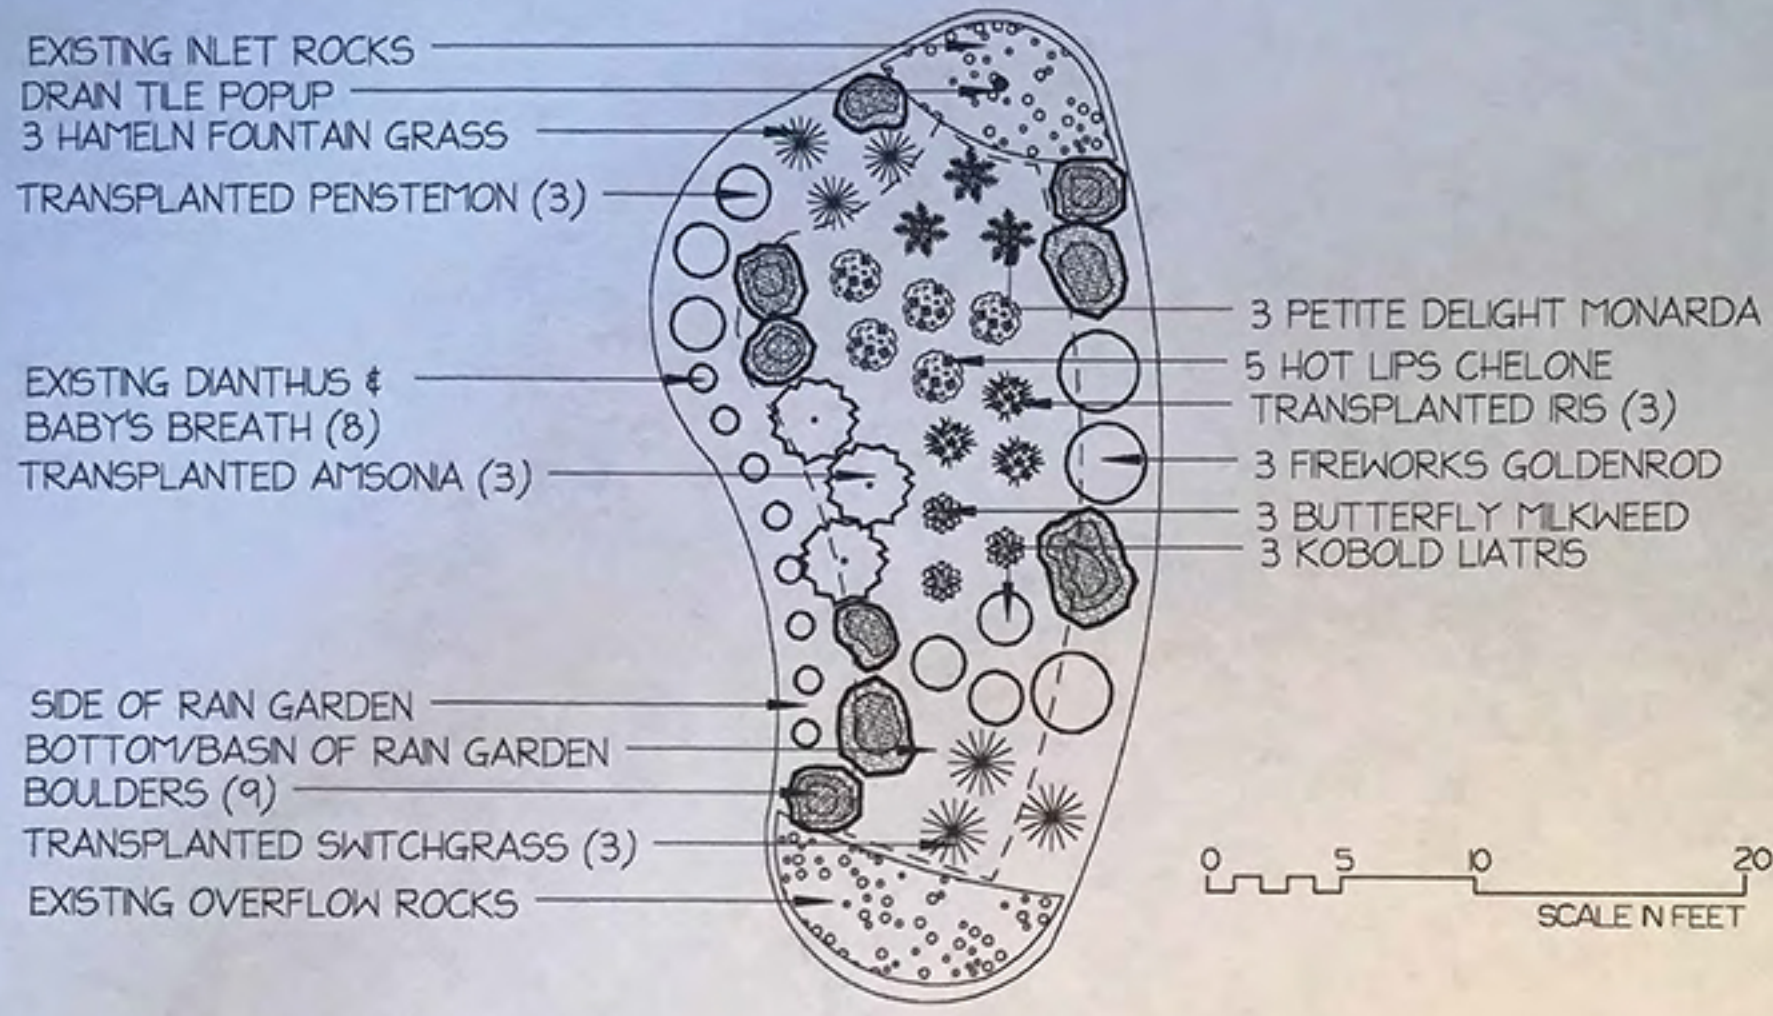

Panamour

Google Earth

Wacker property

drainage direction

T07N-R07E
Sec 02

rain garden
location

PLANT SCHEDULE:

Qty	Common Name
Ornamental Grasses	
3	HAMELN FOUNTAIN GRASS
Perennials and Annuals	
3	BUTTERFLY MILKWEED
3	FIREWORKS GOLDENROD
5	HOT LIPS CHELONE
3	KOBOLD LIATRIS
3	PETITE DELIGHT MONARDA

NOTES:
 RAIN GARDEN TO RECEIVE NATURAL TRENCHED EDGE
 & HARDWOOD MULCH

NATURAL TRENCHED EDGE

RAN GARDEN DETAIL

LANDSCAPE PLAN
 CLIENT:
 WACKER RESIDENCE
 ADDRESS:
 8900 LIGHTNER CIRC

DESIGNER: S. SCHRADER
 DATE: MAY 2020
 SCALE: 1" = 10' - 0"
 SHEET: RAN GARDEN