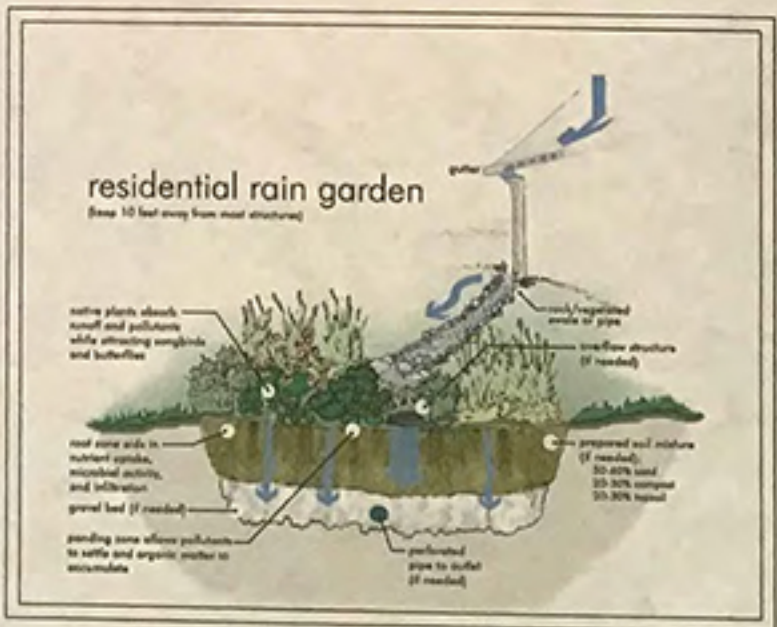

RAN GARDEN DETAIL

LANDSCAPE PLAN
CLIENT:
WACKER RESIDENCE
ADDRESS:
8900 LIGHTNER CIRC

DESIGNER: S. SCHRADER
DATE: MAY 2020
SCALE: 1" = 10' - 0"
SHEET: RAN GARDEN

Lincoln Landscaping
"We Dig Plants"
10810 SALTILLO ROAD
ROCA, NE 68430
lincolnlanscapingcompany
(402) 423-0334