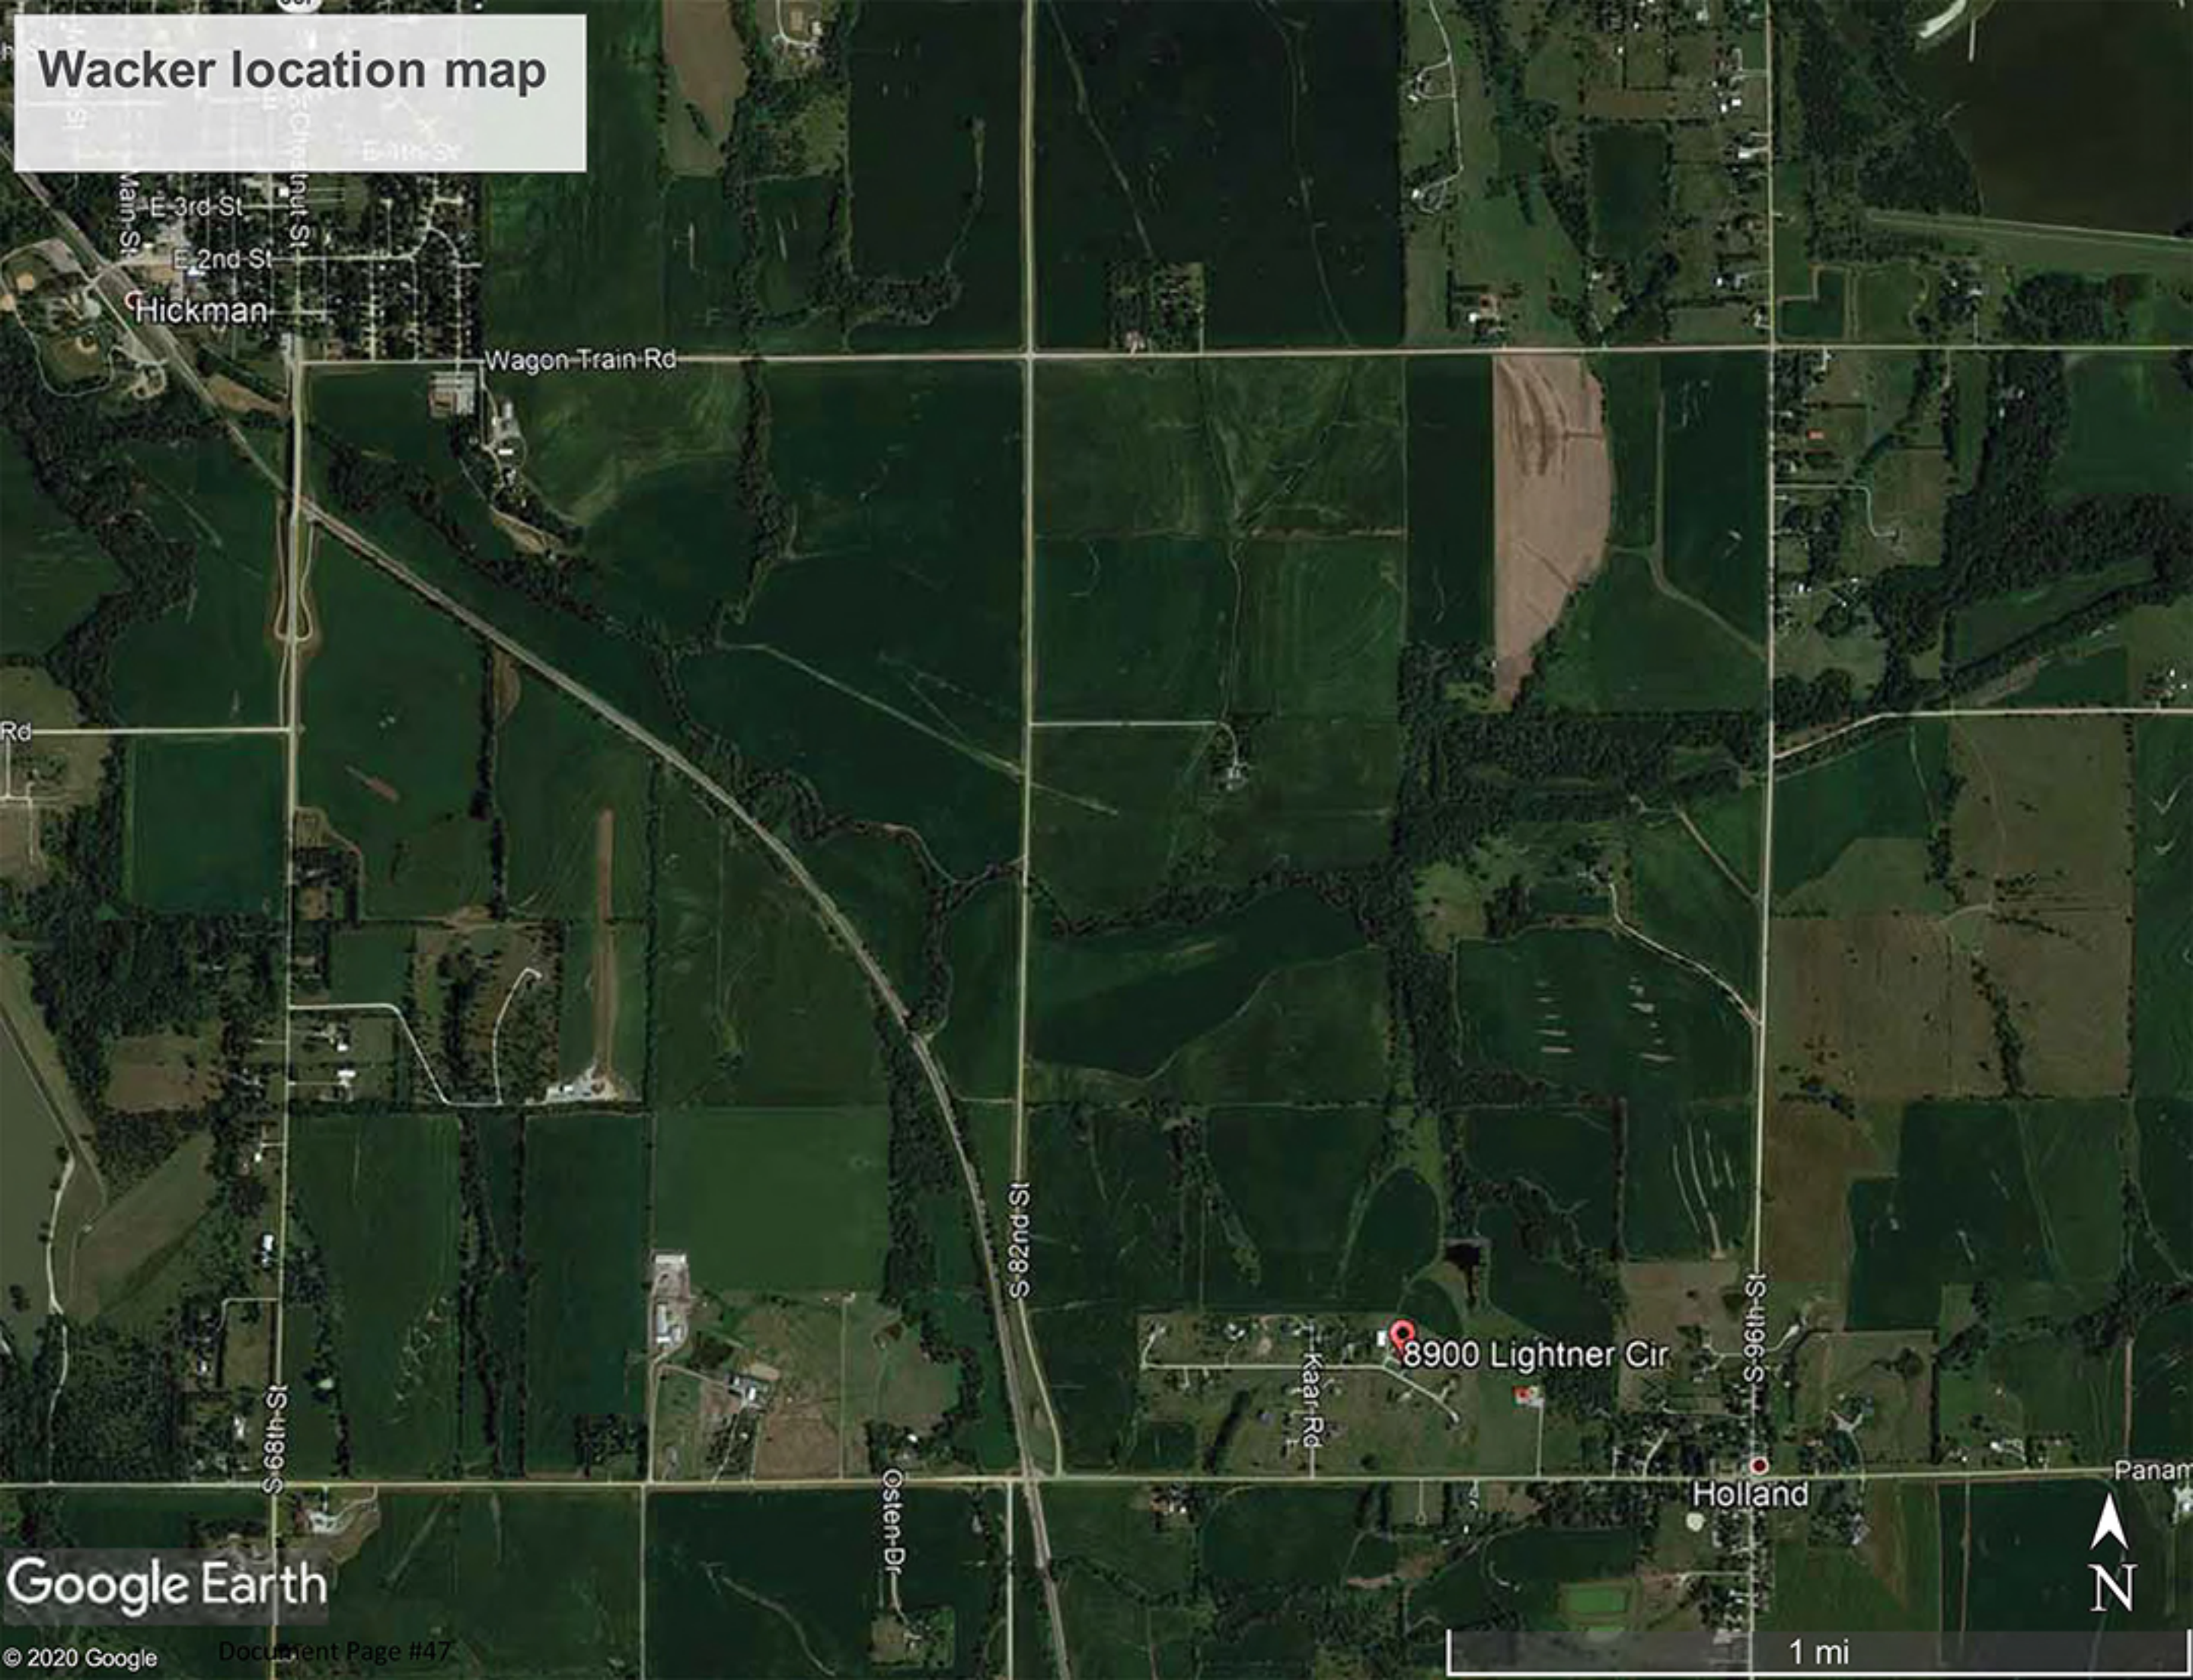

Wacker location map

Hickman

Wagon Train Rd

S-82nd St

Kaar Rd

8900 Lightner Cir

S-96th St

Holland

Panamour

Google Earth

Wacker property

drainage direction

T07N-R07E
Sec 02

rain garden
location

PLANT SCHEDULE:

Qty	Common Name
Ornamental Grasses	
3	HAMELN FOUNTAIN GRASS
Perennials and Annuals	
3	BUTTERFLY MILKWEED
3	FIREWORKS GOLDENROD
5	HOT LIPS CHELONE
3	KOBOLD LIATRIS
3	PETITE DELIGHT MONARDA