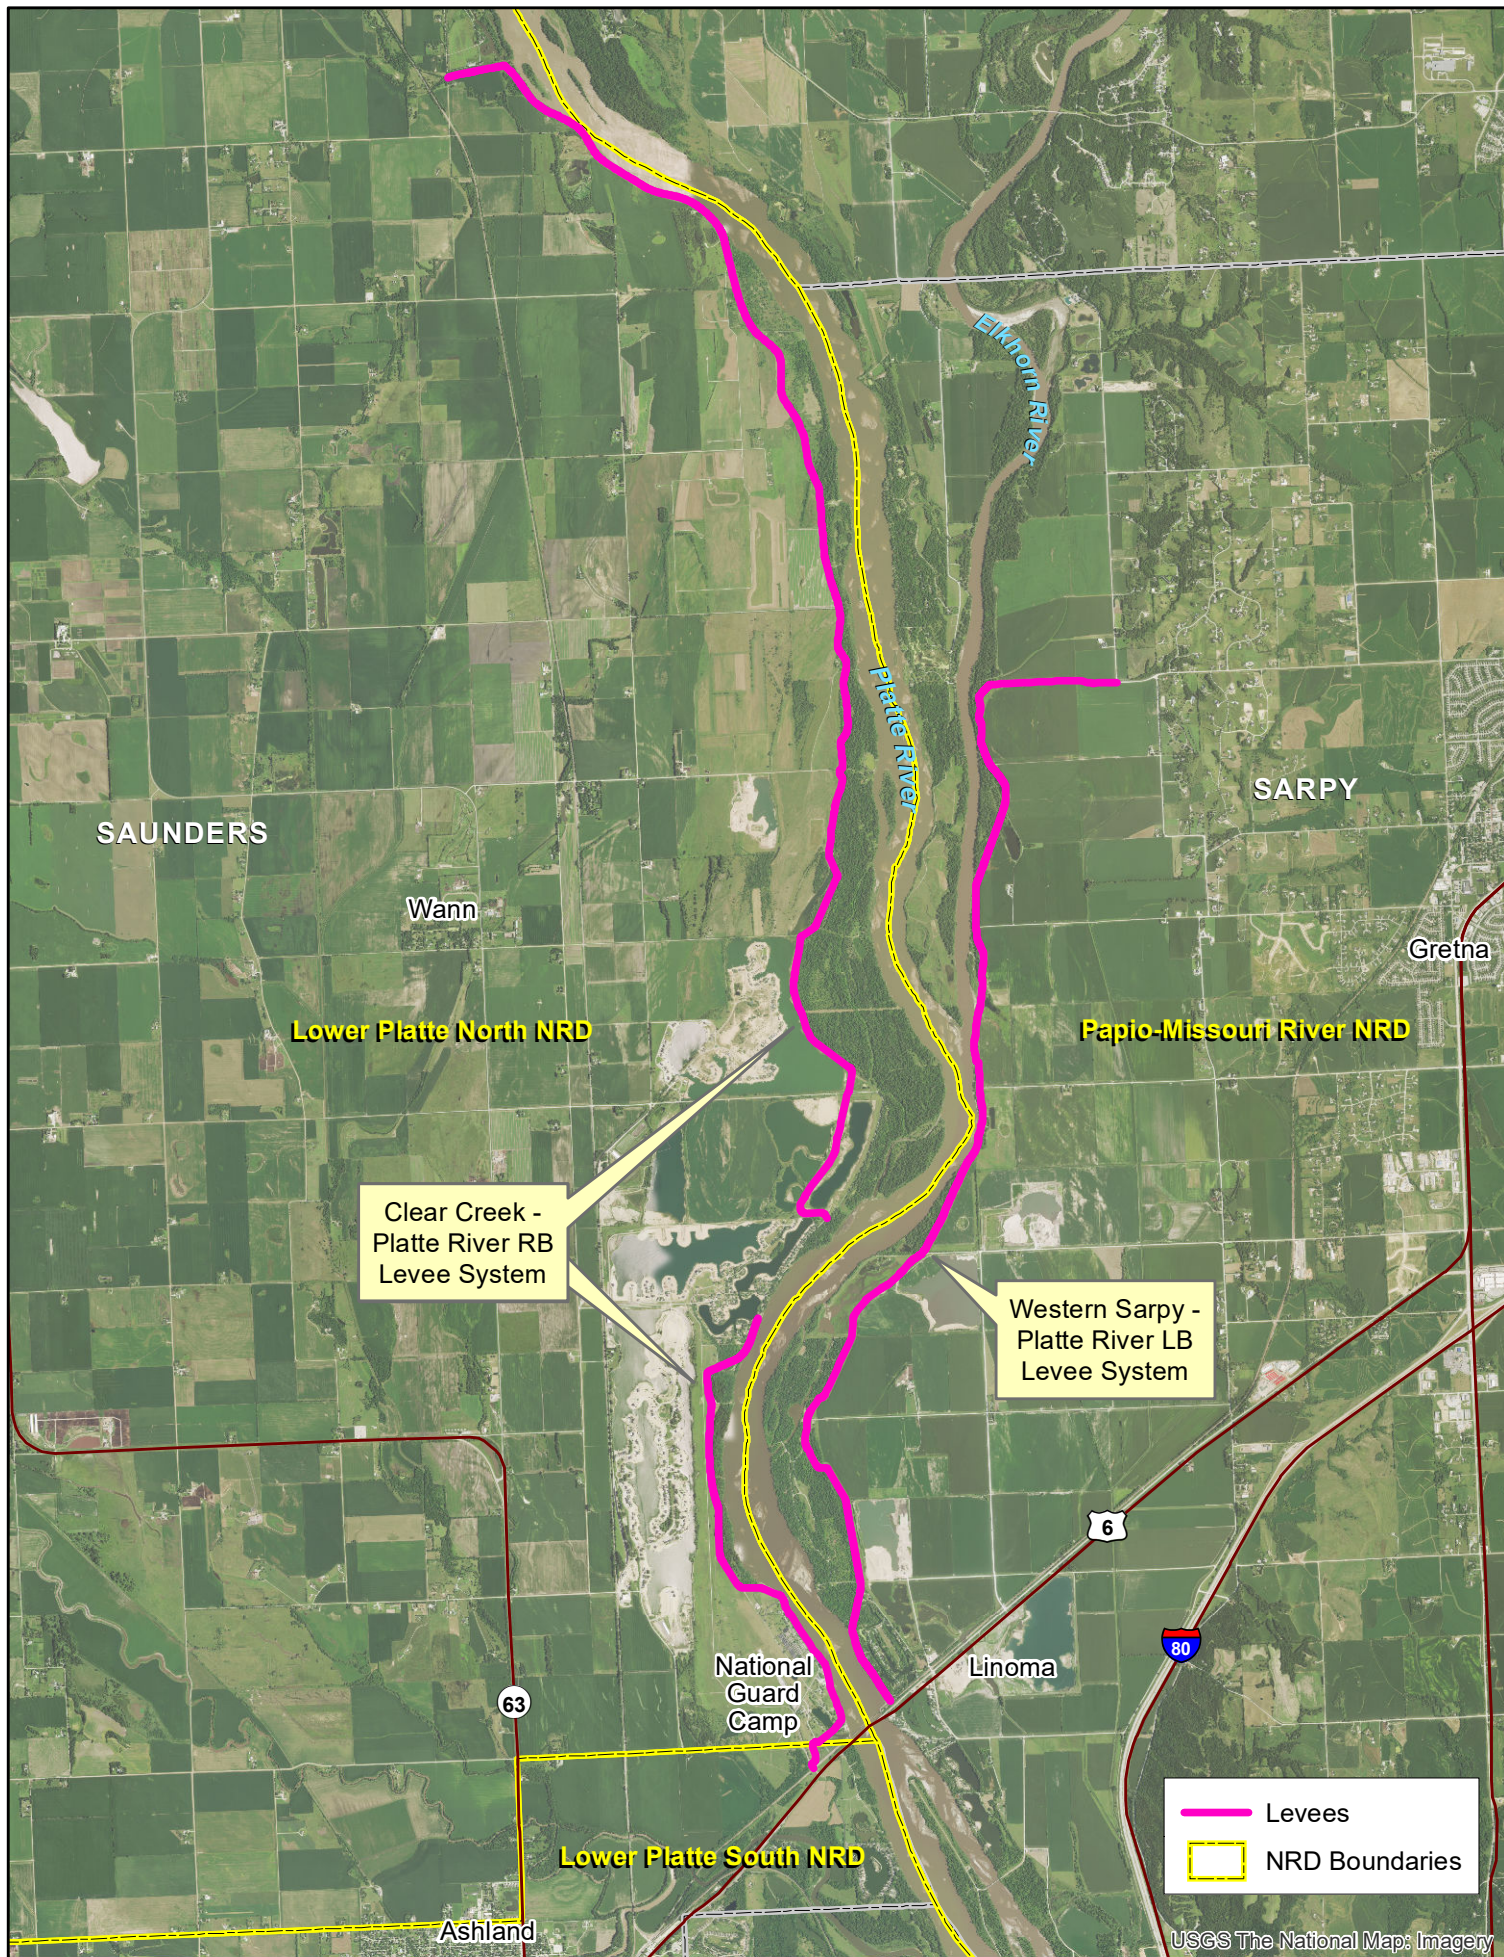

Western Sarpy Clear Creek Project

SAUNDERS

SARPY

Wann

Gretna

Lower Platte North NRD

Papio-Missouri River NRD

Clear Creek -
Platte River RB
Levee System

Western Sarpy -
Platte River LB
Levee System

National
Guard
Camp

Linoma

Lower Platte South NRD

Ashland

- Levees
- - - NRD Boundaries