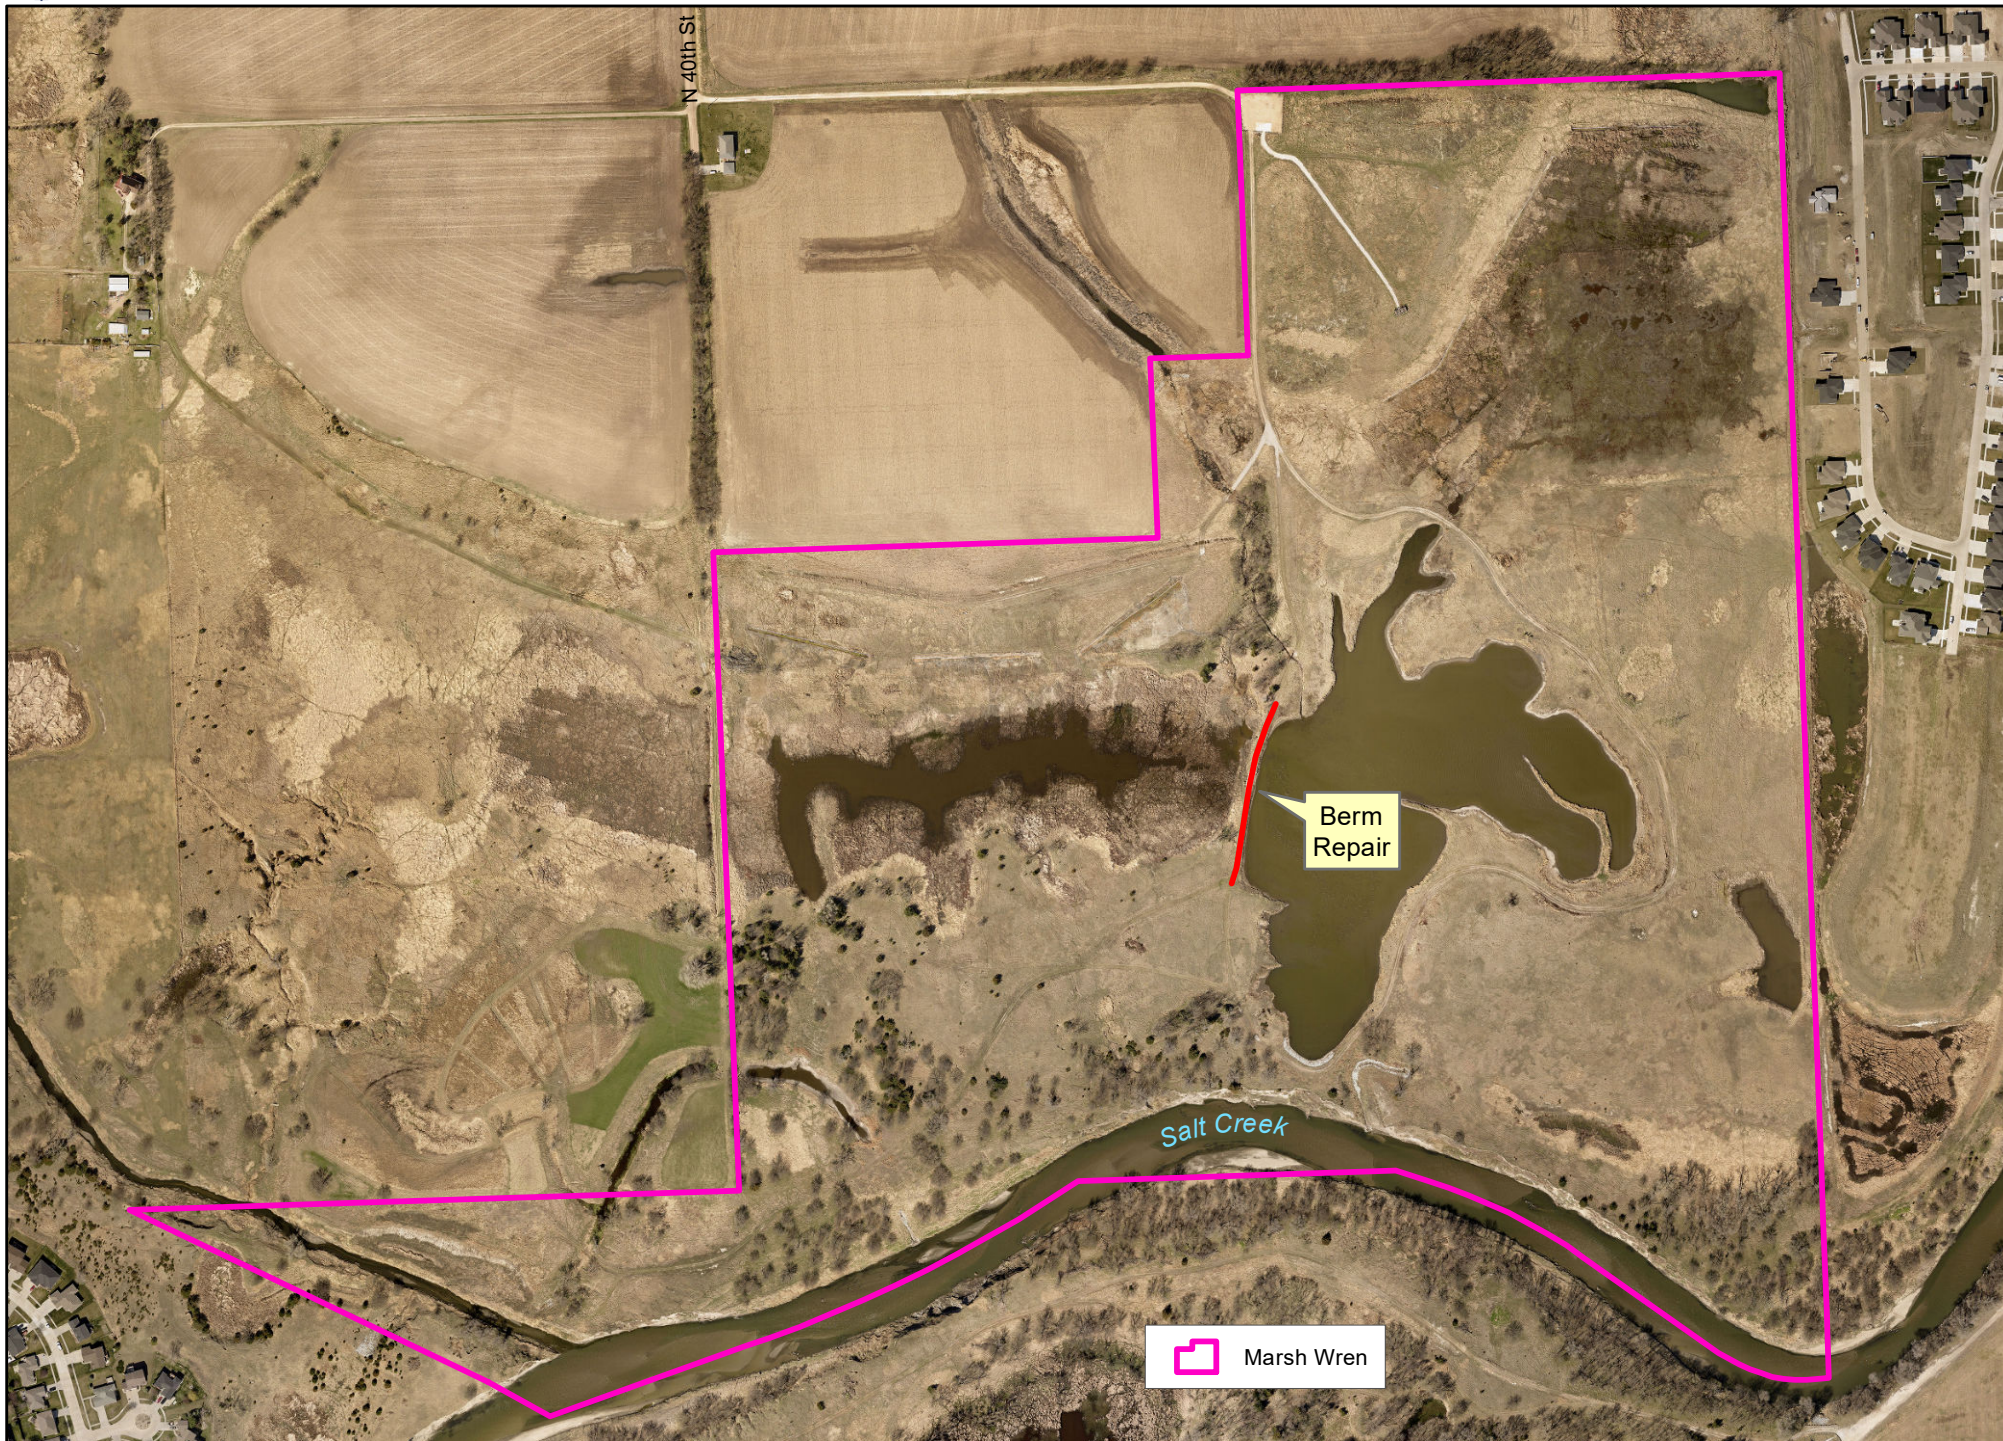

Marsh Wren (Lower Platte South NRD)

0 250 500 1,000 Feet

Map Updated: September 2020 - Lower Platte South NRD, sdr