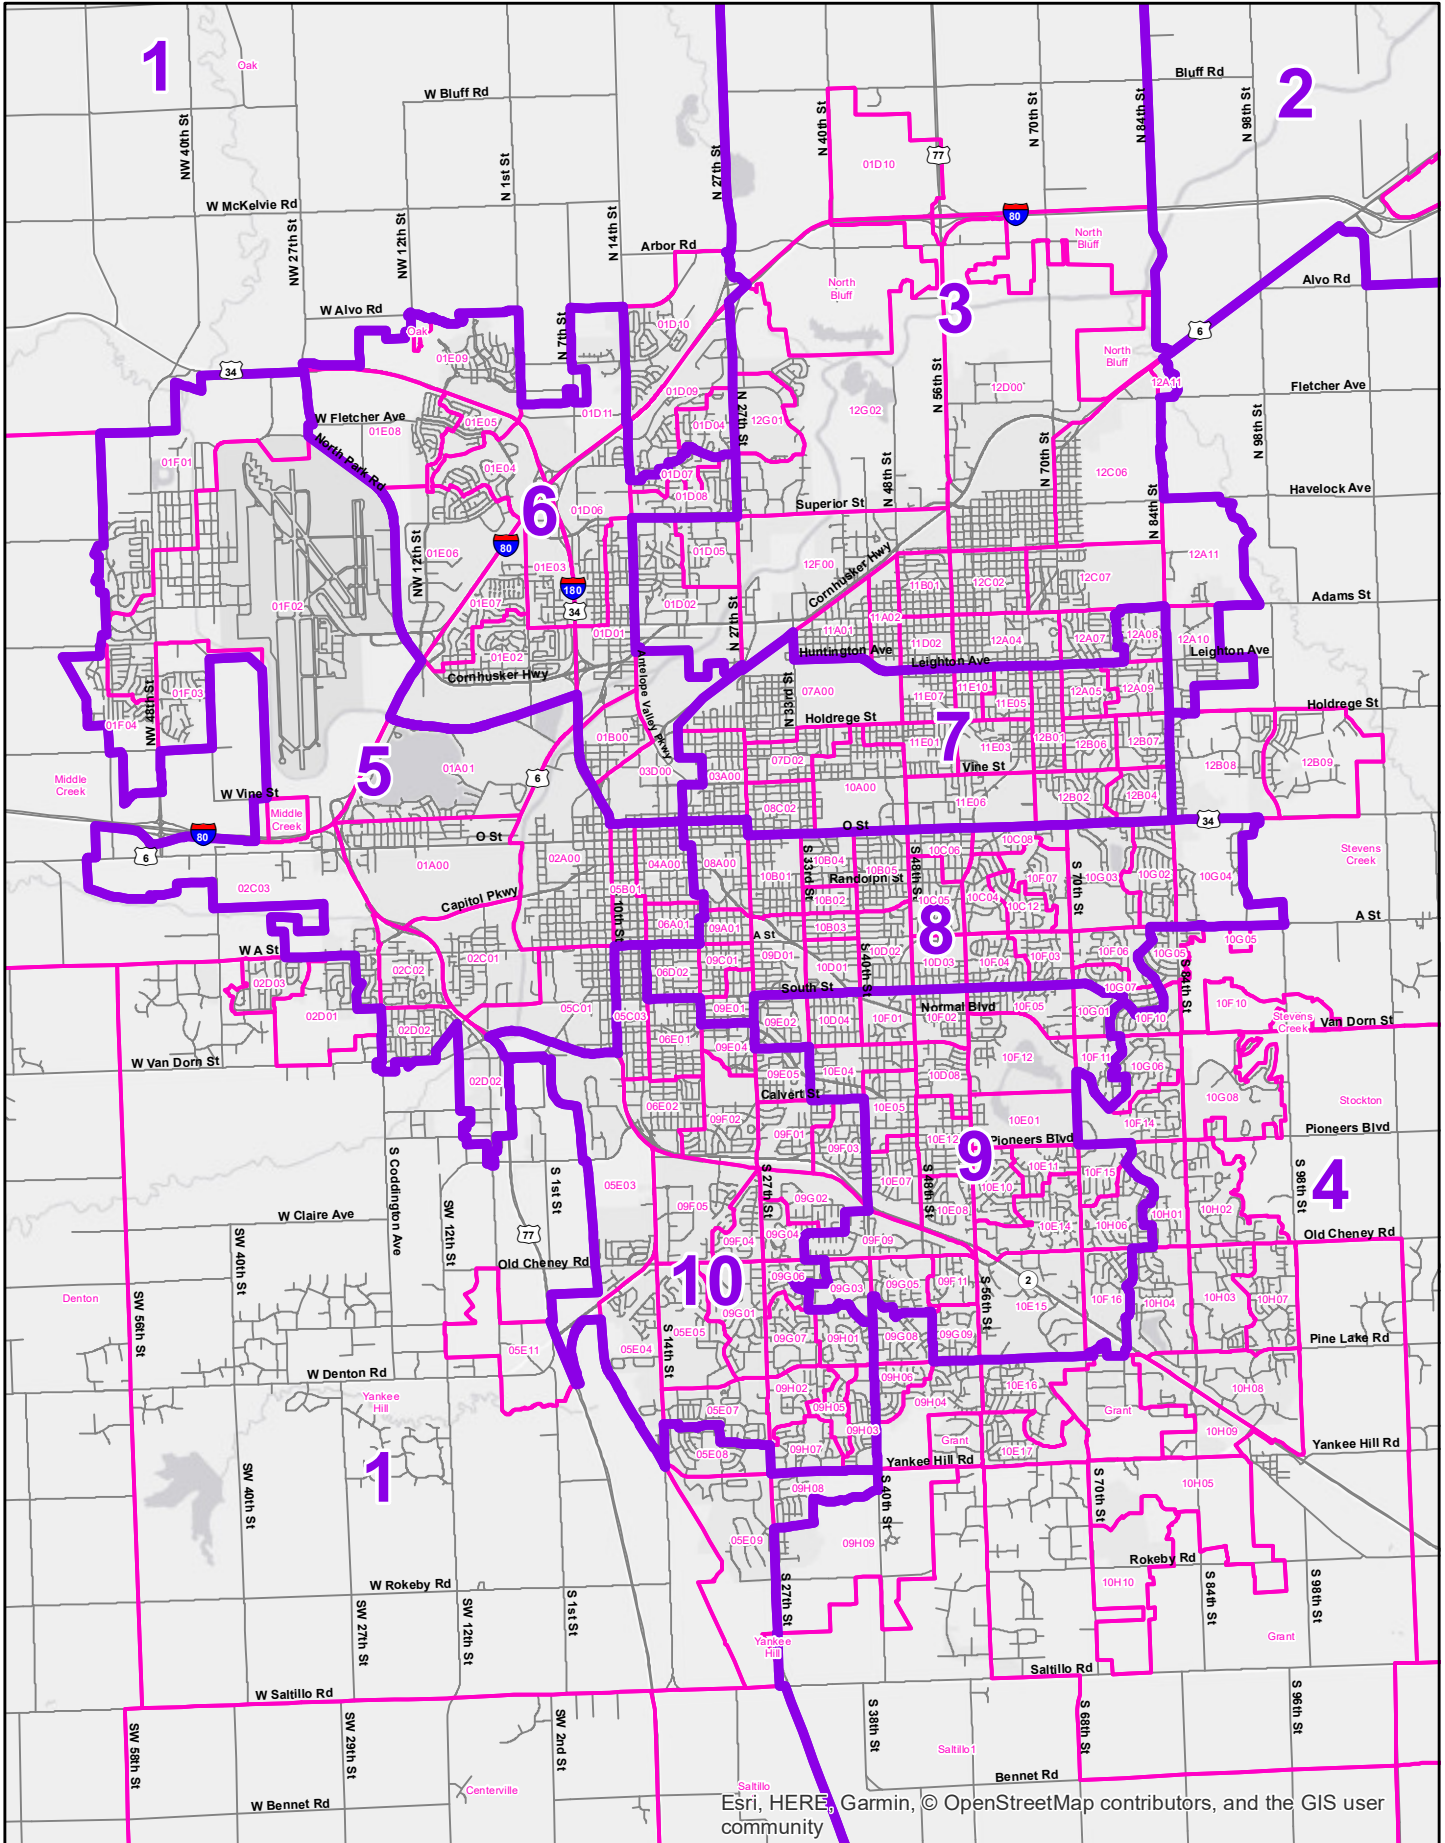

# Lower Platte South Natural Resources District NRD Redistricting 2022 - Plan B

Sources:  
Lower Platte South NRD;  
Nebraska Dept. of Natural Resources;  
Nebraska Dept. of Roads

# Lower Platte South Natural Resources District NRD Redistricting 2022 Plan B - Voting Precincts

Sources:  
Lower Platte South NRD;  
County Elections Commission Offices

Map Created: December 2021, by LPSNRD

# Lower Platte South NRD Subdistricts 2022, Plan B - Lincoln Area

Precincts that are split by NRD Subdistrict (Plan B) Boundary  
 \* Precinct 1D-10 has two parts - part in NRD Subdistricts 1 (Pop 2512) + 3 (Pop 1)  
 \* Precinct Middle Creek has two parts - larger part in Subdistrict 1 (Pop 839) and smaller part in Subdistrict 5 (Pop 0) encompassed by 1F-2 + 2C-3  
 \* Precinct Oak has two parts - larger part in Subdistrict 1 (Pop 1095) and smaller part in Subdistrict 6 (Pop 0) encompassed by 1E-9

- LPSNRD SubDist 2022 (Plan B)
- Lancaster 2021 Voting Precincts