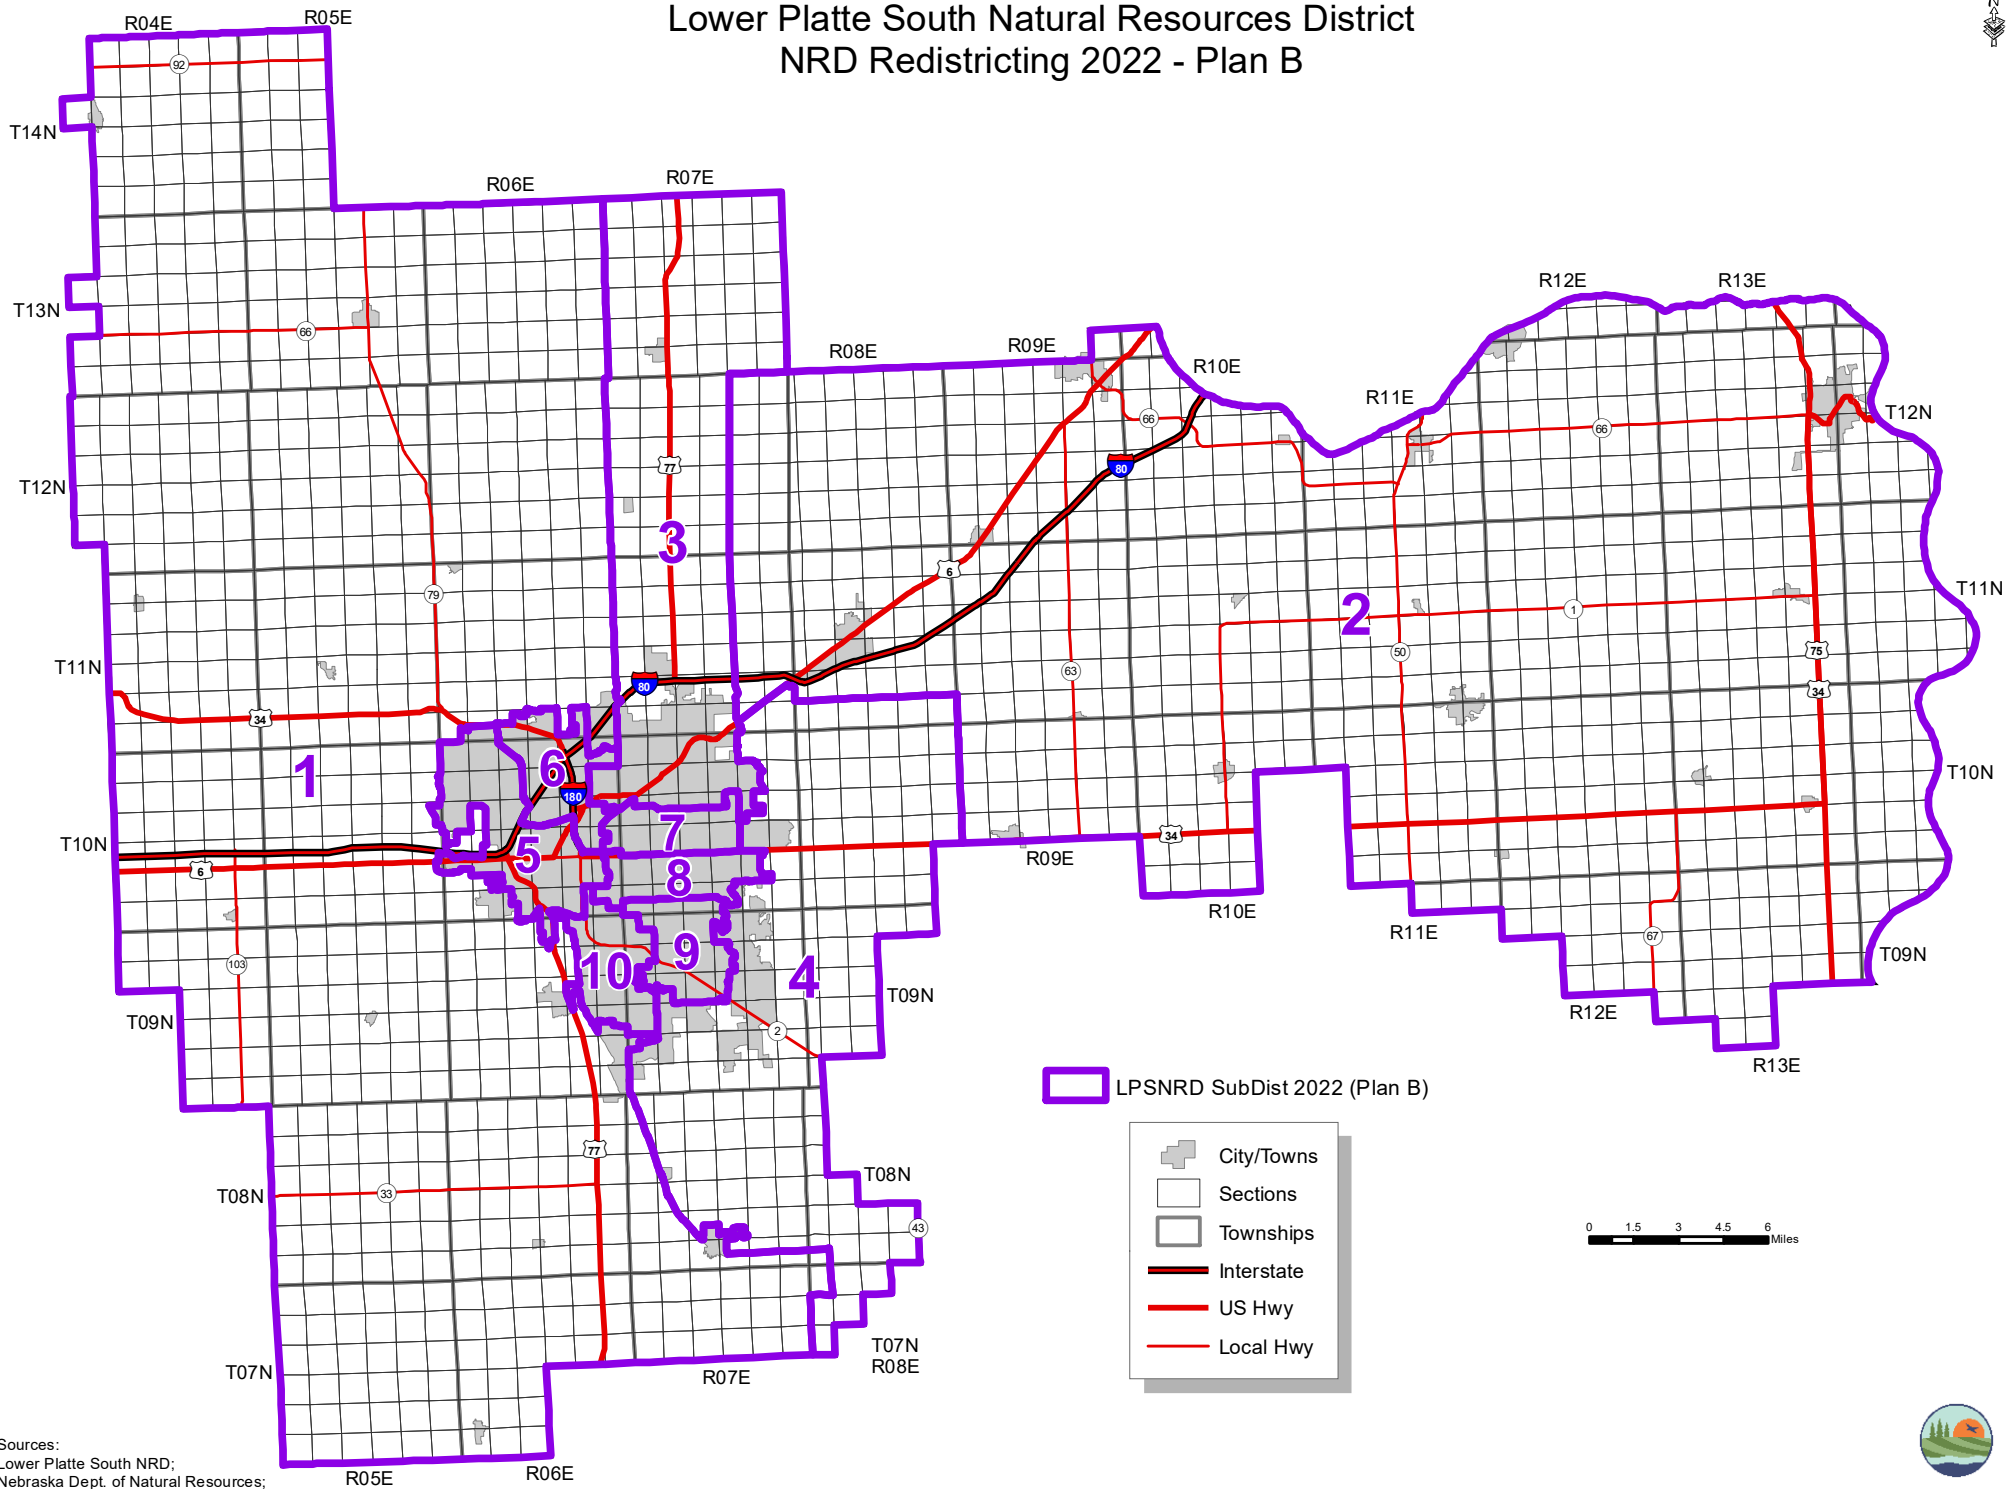

# Lower Platte South Natural Resources District NRD Redistricting 2022 - Plan B

Sources:  
Lower Platte South NRD;  
Nebraska Dept. of Natural Resources;  
Nebraska Dept. of Roads

# Lower Platte South Natural Resources District NRD Redistricting 2022 Plan B - Voting Precincts

Sources:  
Lower Platte South NRD;  
County Elections Commission Offices

Map Created: December 2021, by LPSNRD

# Lower Platte South NRD Subdistricts 2022, Plan B - Lincoln Area

Precincts that are split by NRD Subdistrict (Plan B) Boundary  
 \* Precinct 1D-10 has two parts - part in NRD Subdistricts 1 (Pop 2512) + 3 (Pop 1)  
 \* Precinct Middle Creek has two parts - larger part in Subdistrict 1 (Pop 839) and smaller part in Subdistrict 5 (Pop 0) encompassed by 1F-2 + 2C-3  
 \* Precinct Oak has two parts - larger part in Subdistrict 1 (Pop 1095) and smaller part in Subdistrict 6 (Pop 0) encompassed by 1E-9

- LPSNRD SubDist 2022 (Plan B)
- Lancaster 2021 Voting Precincts