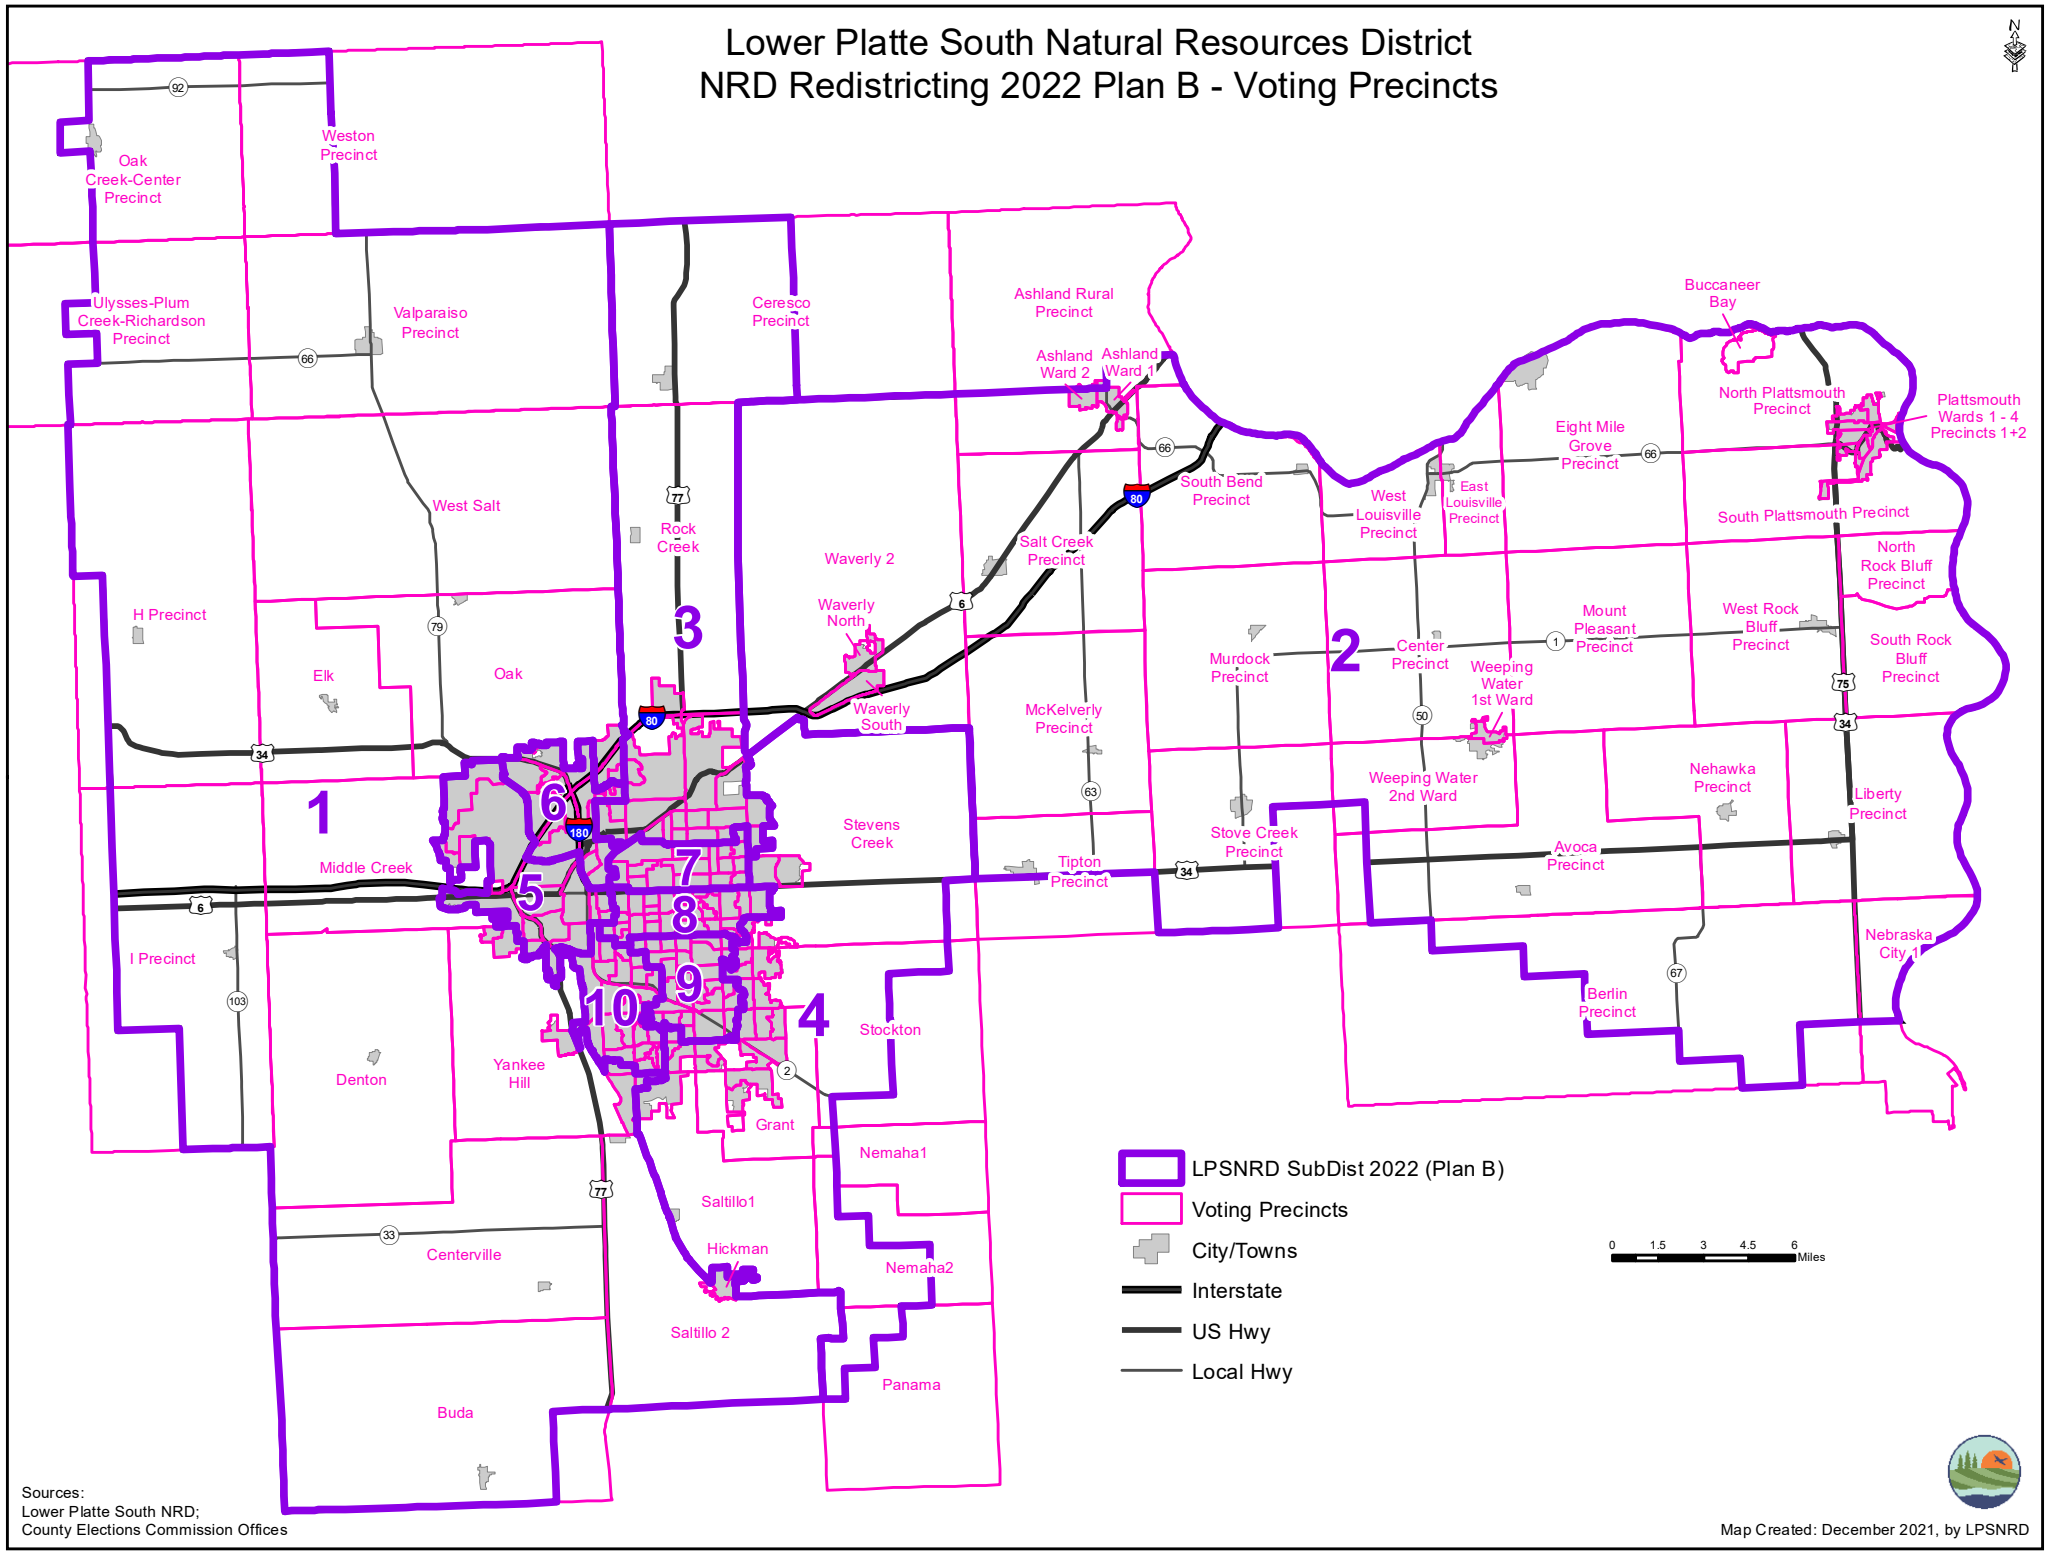

# Lower Platte South Natural Resources District NRD Redistricting 2022 - Plan B

Sources:  
Lower Platte South NRD;  
Nebraska Dept. of Natural Resources;  
Nebraska Dept. of Roads

# Lower Platte South Natural Resources District NRD Redistricting 2022 Plan B - Voting Precincts

Sources:  
Lower Platte South NRD;  
County Elections Commission Offices

Map Created: December 2021, by LPSNRD

# Lower Platte South NRD Subdistricts 2022, Plan B - Lincoln Area

Precincts that are split by NRD Subdistrict (Plan B) Boundary  
 \* Precinct 1D-10 has two parts - part in NRD Subdistricts 1 (Pop 2512) + 3 (Pop 1)  
 \* Precinct Middle Creek has two parts - larger part in Subdistrict 1 (Pop 839) and smaller part in Subdistrict 5 (Pop 0) encompassed by 1F-2 + 2C-3  
 \* Precinct Oak has two parts - larger part in Subdistrict 1 (Pop 1095) and smaller part in Subdistrict 6 (Pop 0) encompassed by 1E-9

- LPSNRD SubDist 2022 (Plan B)
- Lancaster 2021 Voting Precincts