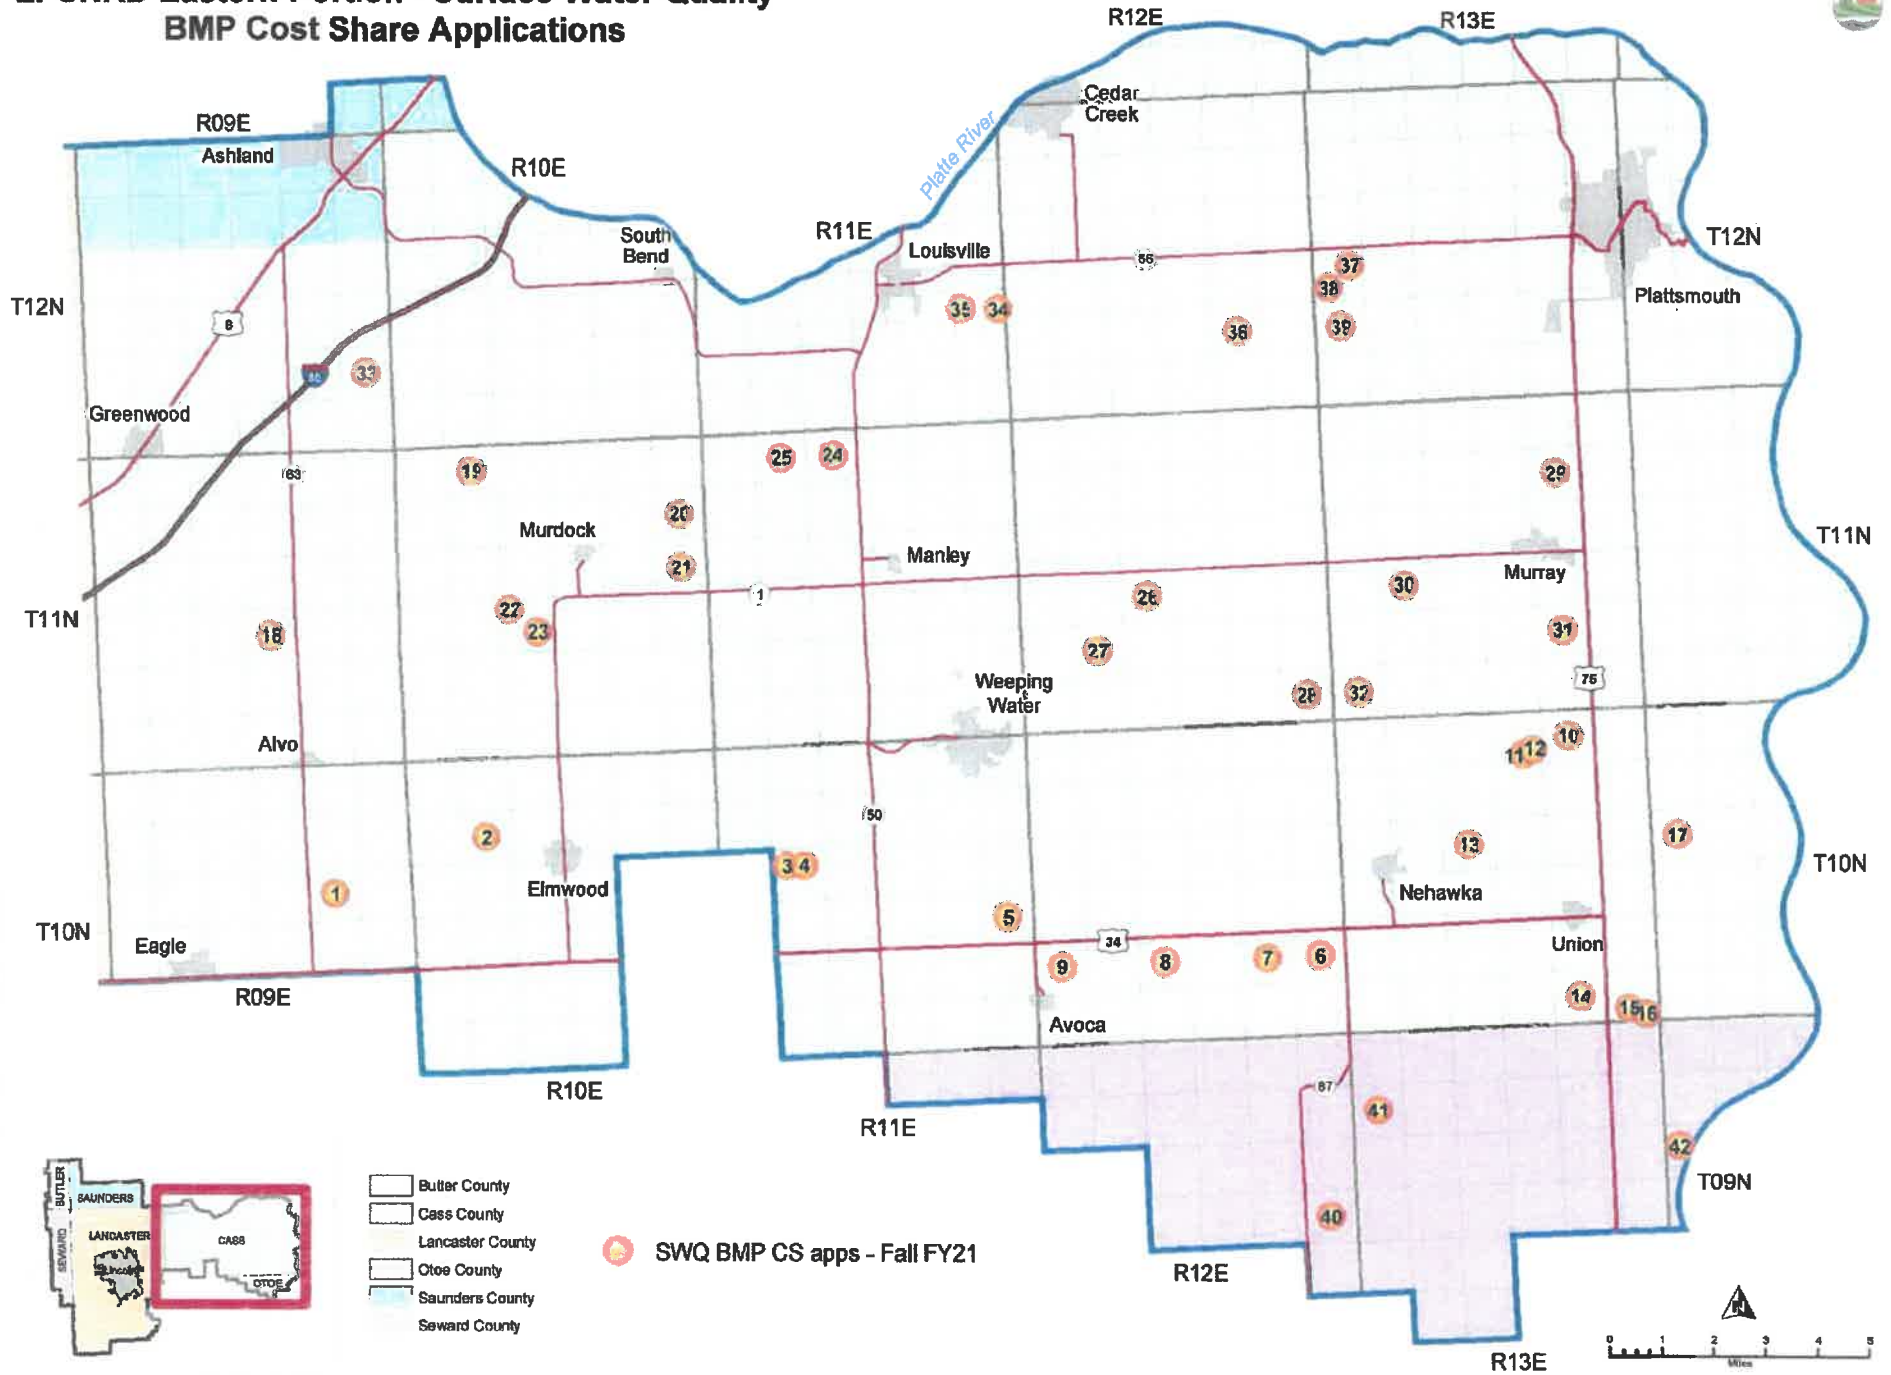

LPSNRD Eastern Portion - Surface Water Quality BMP Cost Share Applications

- Butler County
- Cass County
- Lancaster County
- Otoe County
- Saunders County
- Seward County

● SWQ BMP CS apps - Fall FY21

Sources: Lower Platte South Natural Resources District; Nebraska Department of Natural Resources; Nebraska Department of Roads

Map Updated: July 2020 - By: Lower Platte South NRD, sdr

LPSNRD Western Portion Surface Water Quality BMP Cost Share Applications

- + SWQ BMP CS Apps Fall FY21 (Targeted)
- SWQ BMP CS Apps Fall FY21