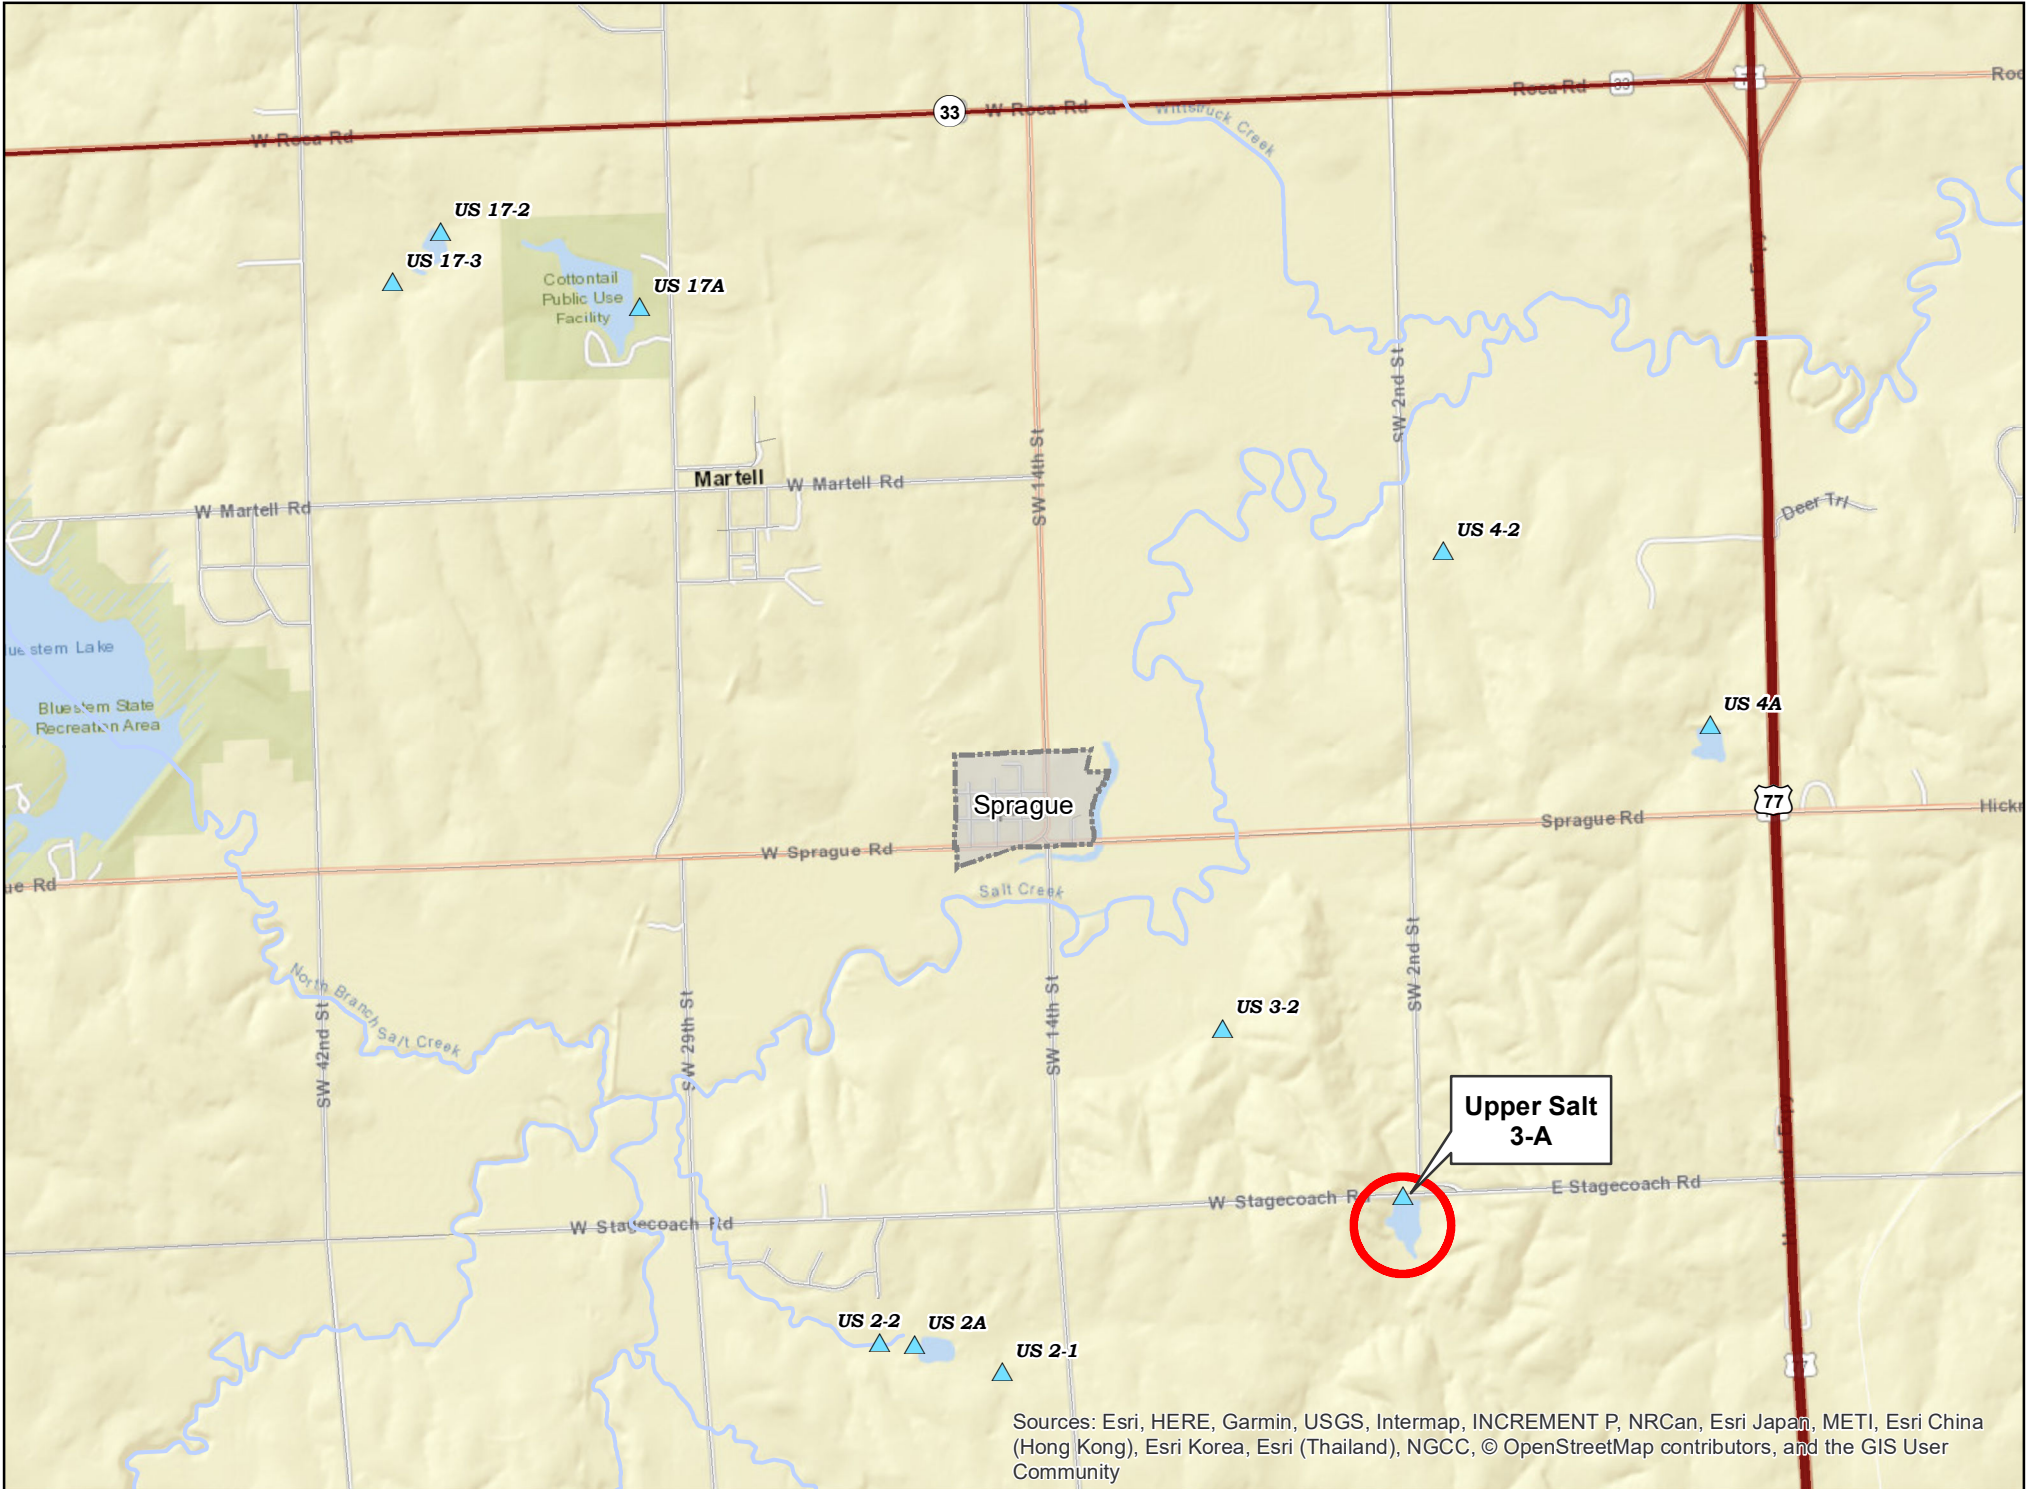

Upper Salt 3-A, Lancaster County

Sources: Esri, HERE, Garmin, USGS, Intermap, INCREMENT P, NRCan, Esri Japan, METI, Esri China (Hong Kong), Esri Korea, Esri (Thailand), NGCC, © OpenStreetMap contributors, and the GIS User Community

Legend

W Stagecoach Rd

SM 2nd St

Stagecoach Rd

Vergith Reservoir

Google Earth

©2018 Google

1000 ft