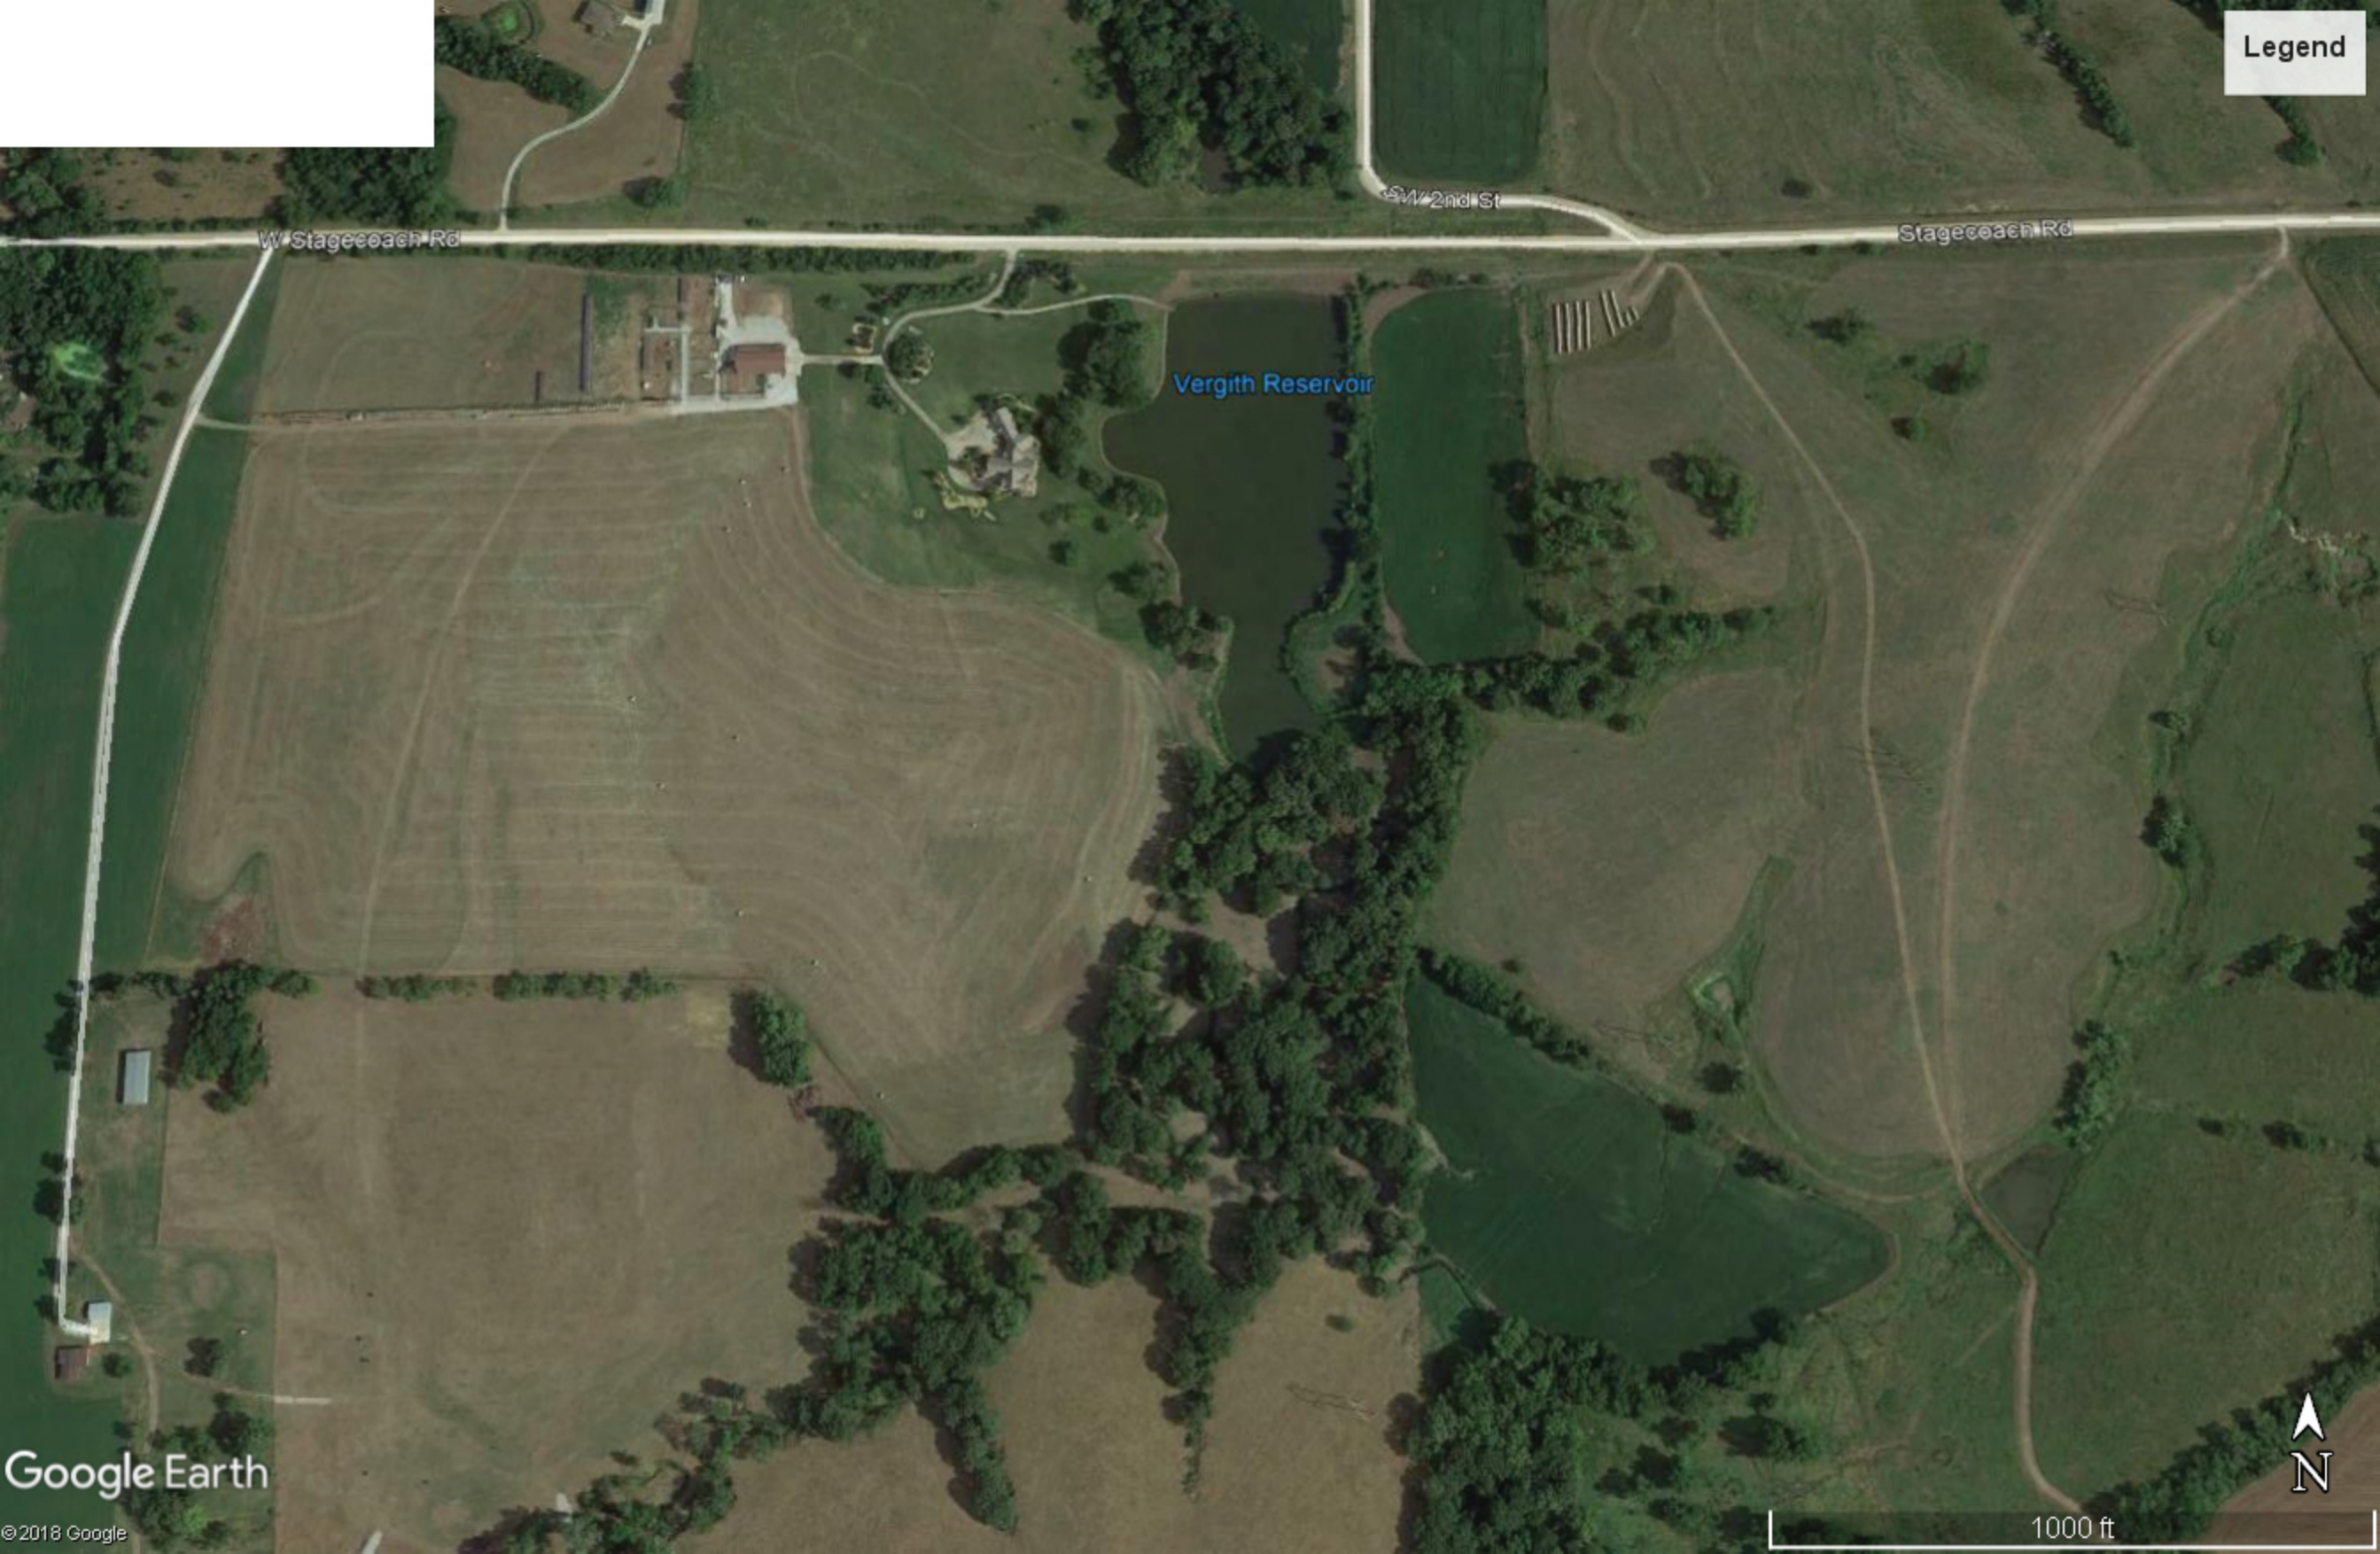

Upper Salt 3-A, Lancaster County

Sources: Esri, HERE, Garmin, USGS, Intermap, INCREMENT P, NRCan, Esri Japan, METI, Esri China (Hong Kong), Esri Korea, Esri (Thailand), NGCC, © OpenStreetMap contributors, and the GIS User Community

Legend

W Stagecoach Rd

SM 2nd St

Stagecoach Rd

Vergith Reservoir

Google Earth

©2018 Google

1000 ft