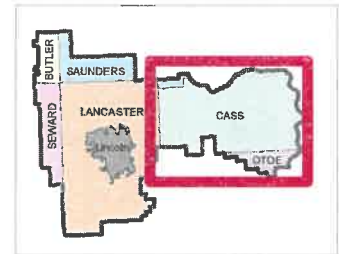

LPSNRD Eastern Portion - Surface Water Quality BMP Cost Share Applications

- Butler County
- Cass County
- Lancaster County
- Otoe County
- Saunders County
- Seward County

● SWQ BMP CS Apps - April 2021

Sources: Lower Platte South Natural Resources District; Nebraska Department of Natural Resources; Nebraska Department of Roads

Map Updated: April 2021 - By: Lower Platte South NRD, sdr

LPSNRD Western Portion Surface Water Quality BMP Cost Share Applications