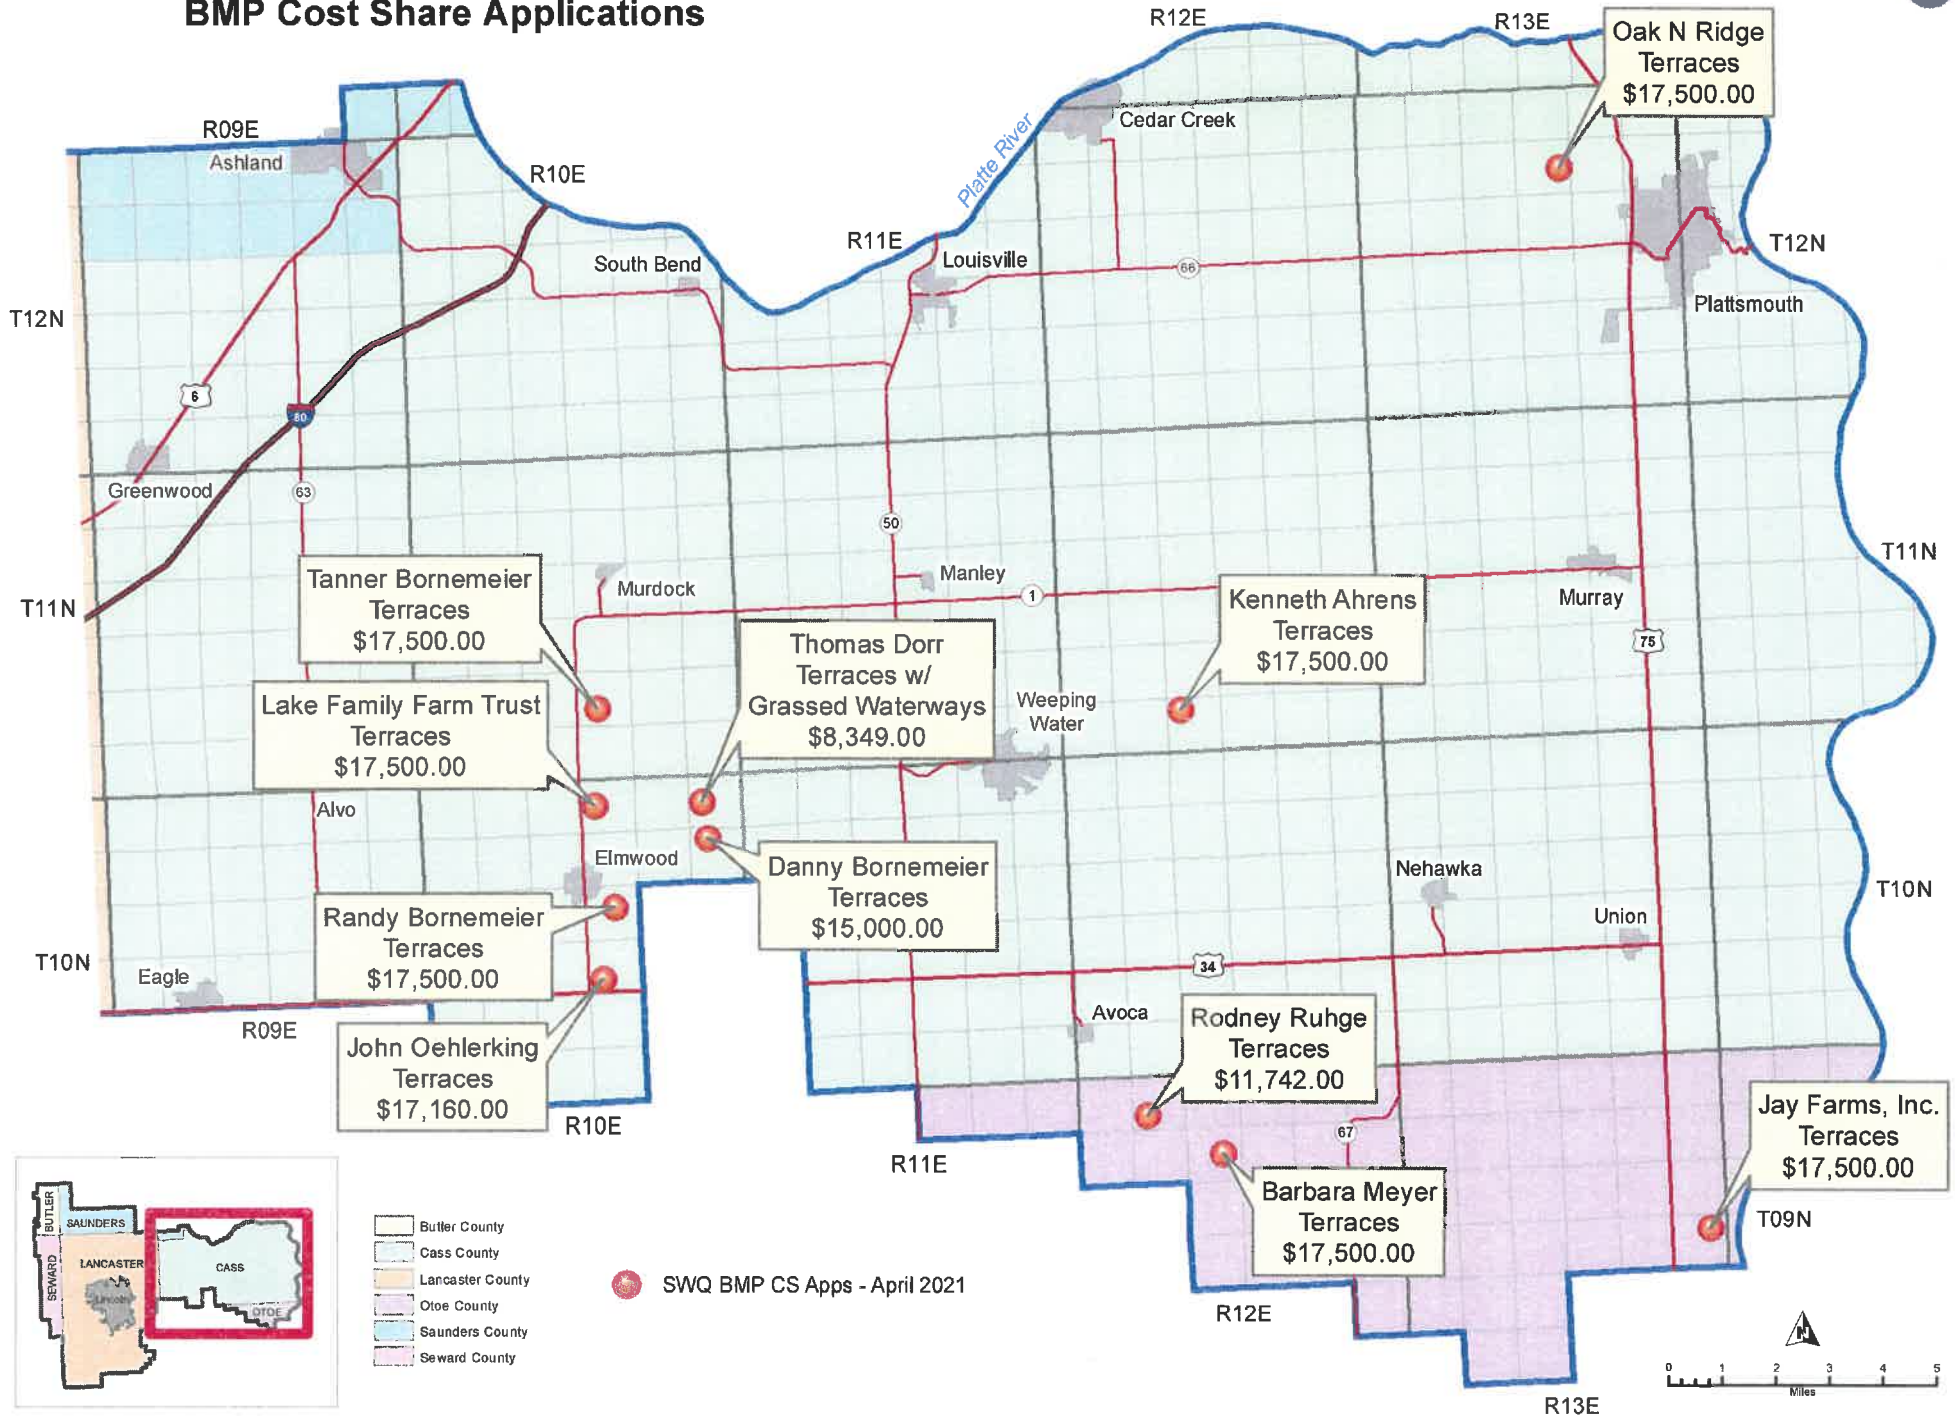

LPSNRD Eastern Portion - Surface Water Quality BMP Cost Share Applications

- Butler County
- Cass County
- Lancaster County
- Otoe County
- Saunders County
- Seward County

● SWQ BMP CS Apps - April 2021

Sources: Lower Platte South Natural Resources District; Nebraska Department of Natural Resources; Nebraska Department of Roads

Map Updated: April 2021 - By: Lower Platte South NRD, sdr

LPSNRD Western Portion Surface Water Quality BMP Cost Share Applications

SWQ BMP CS Apps - April 2021

Map Update: April 2021 - By: Lower Platte South NRD, sdr
Sources: Lower Platte South Natural Resources District; Nebraska Department of Natural Resources; Nebraska Department of Roads