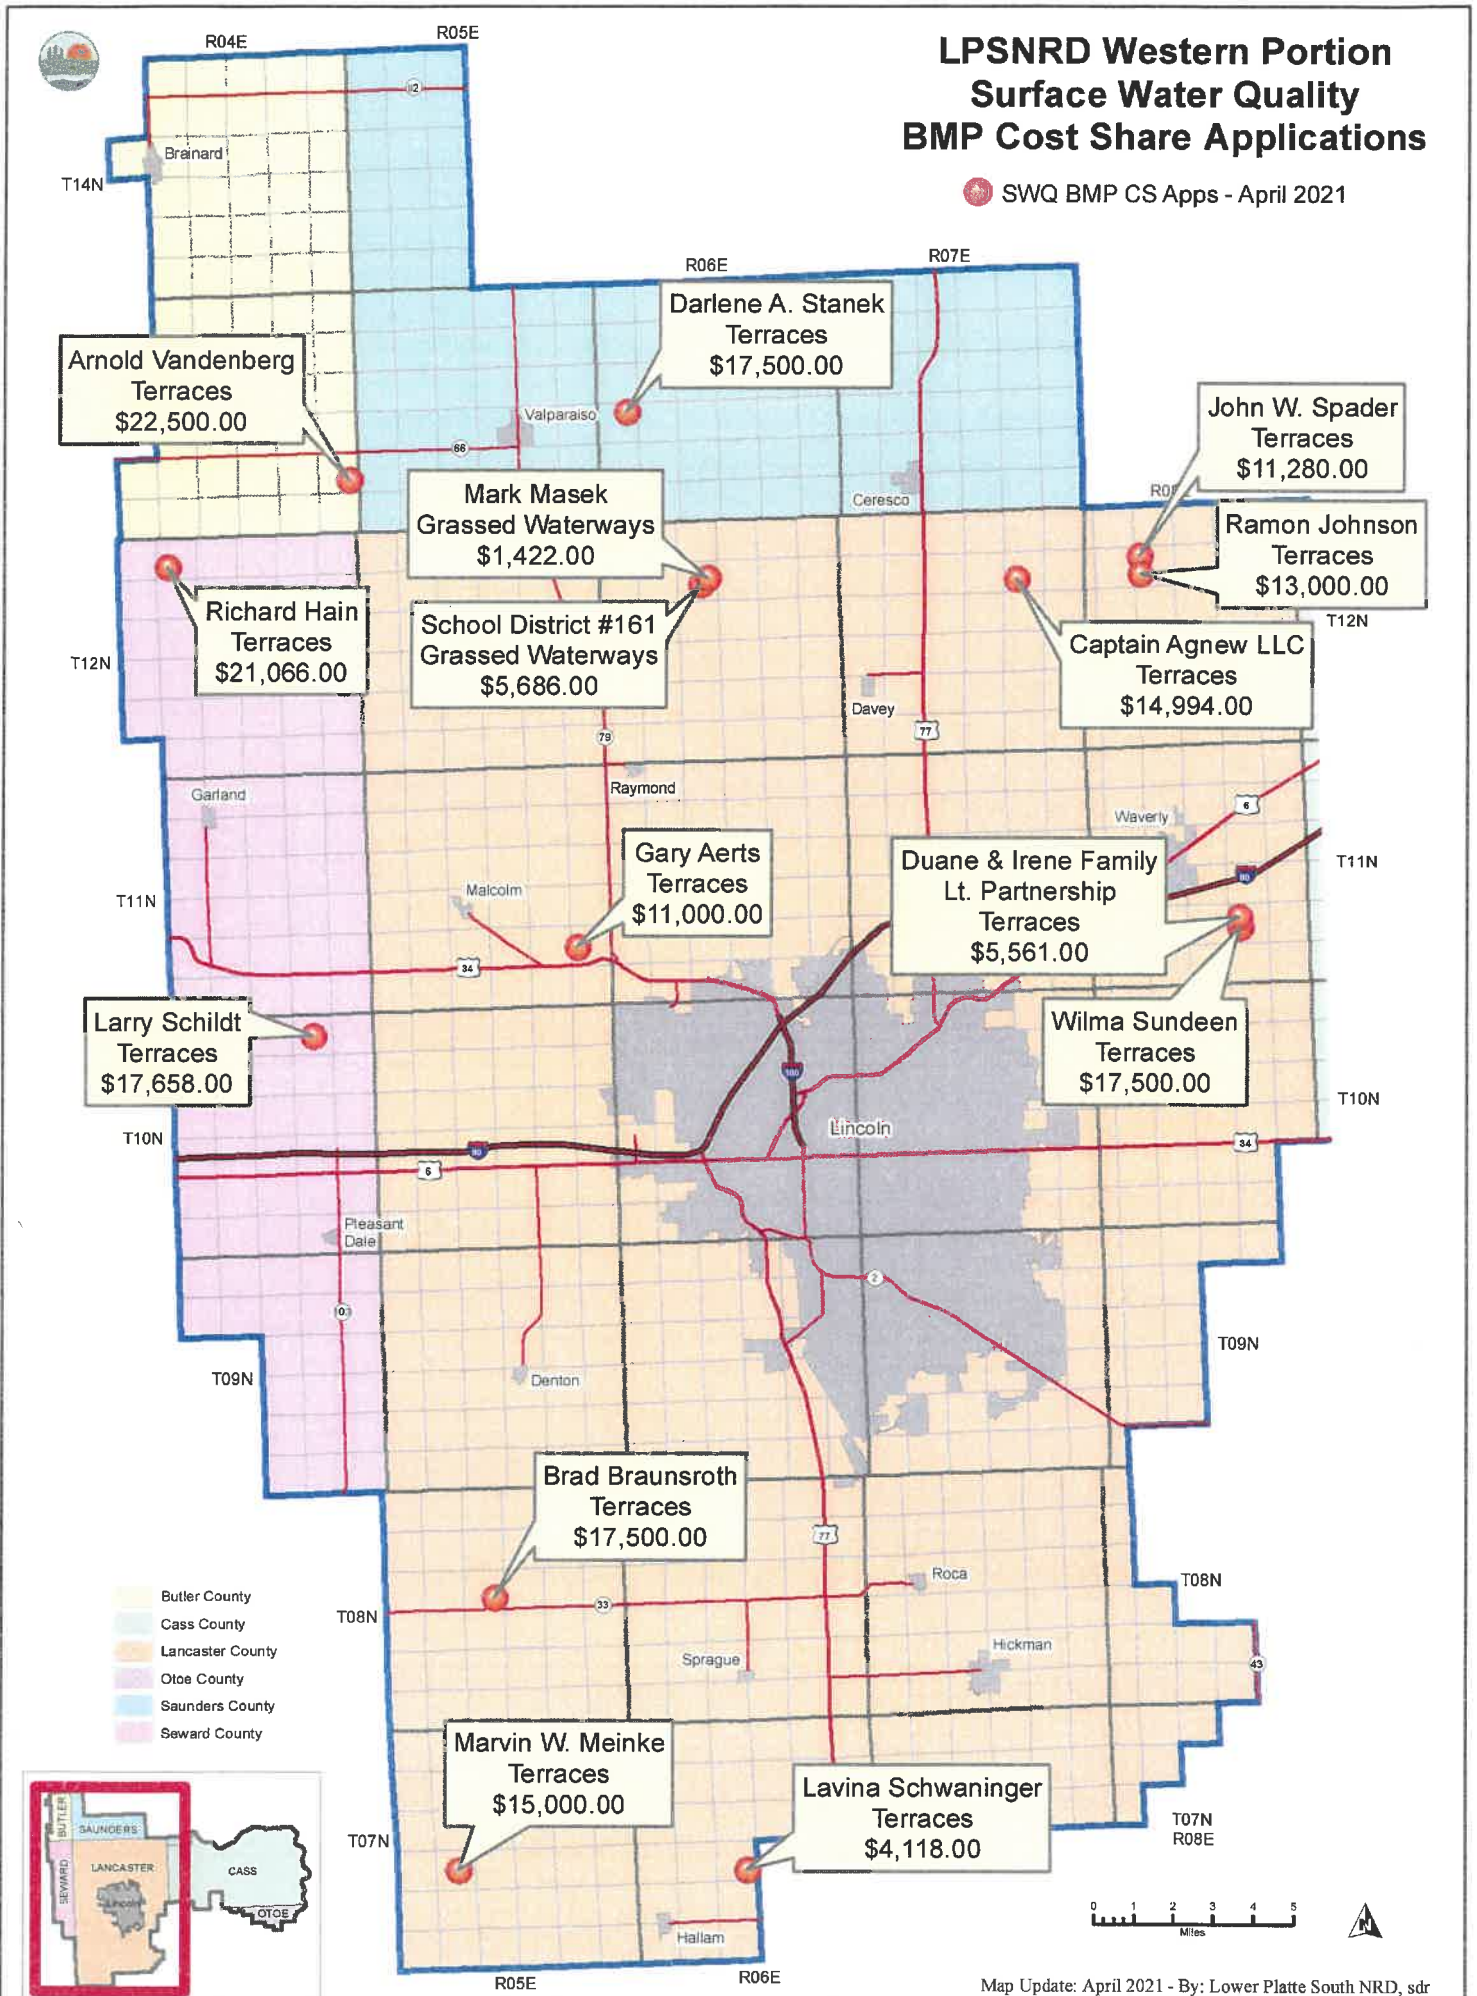

LPSNRD Eastern Portion - Surface Water Quality BMP Cost Share Applications

- Butler County
- Cass County
- Lancaster County
- Otoe County
- Saunders County
- Seward County

● SWQ BMP CS Apps - April 2021

Sources: Lower Platte South Natural Resources District; Nebraska Department of Natural Resources; Nebraska Department of Roads

Map Updated: April 2021 - By: Lower Platte South NRD, sdr

LPSNRD Western Portion Surface Water Quality BMP Cost Share Applications

SWQ BMP CS Apps - April 2021

Map Update: April 2021 - By: Lower Platte South NRD, sdr
Sources: Lower Platte South Natural Resources District; Nebraska Department of Natural Resources; Nebraska Department of Roads