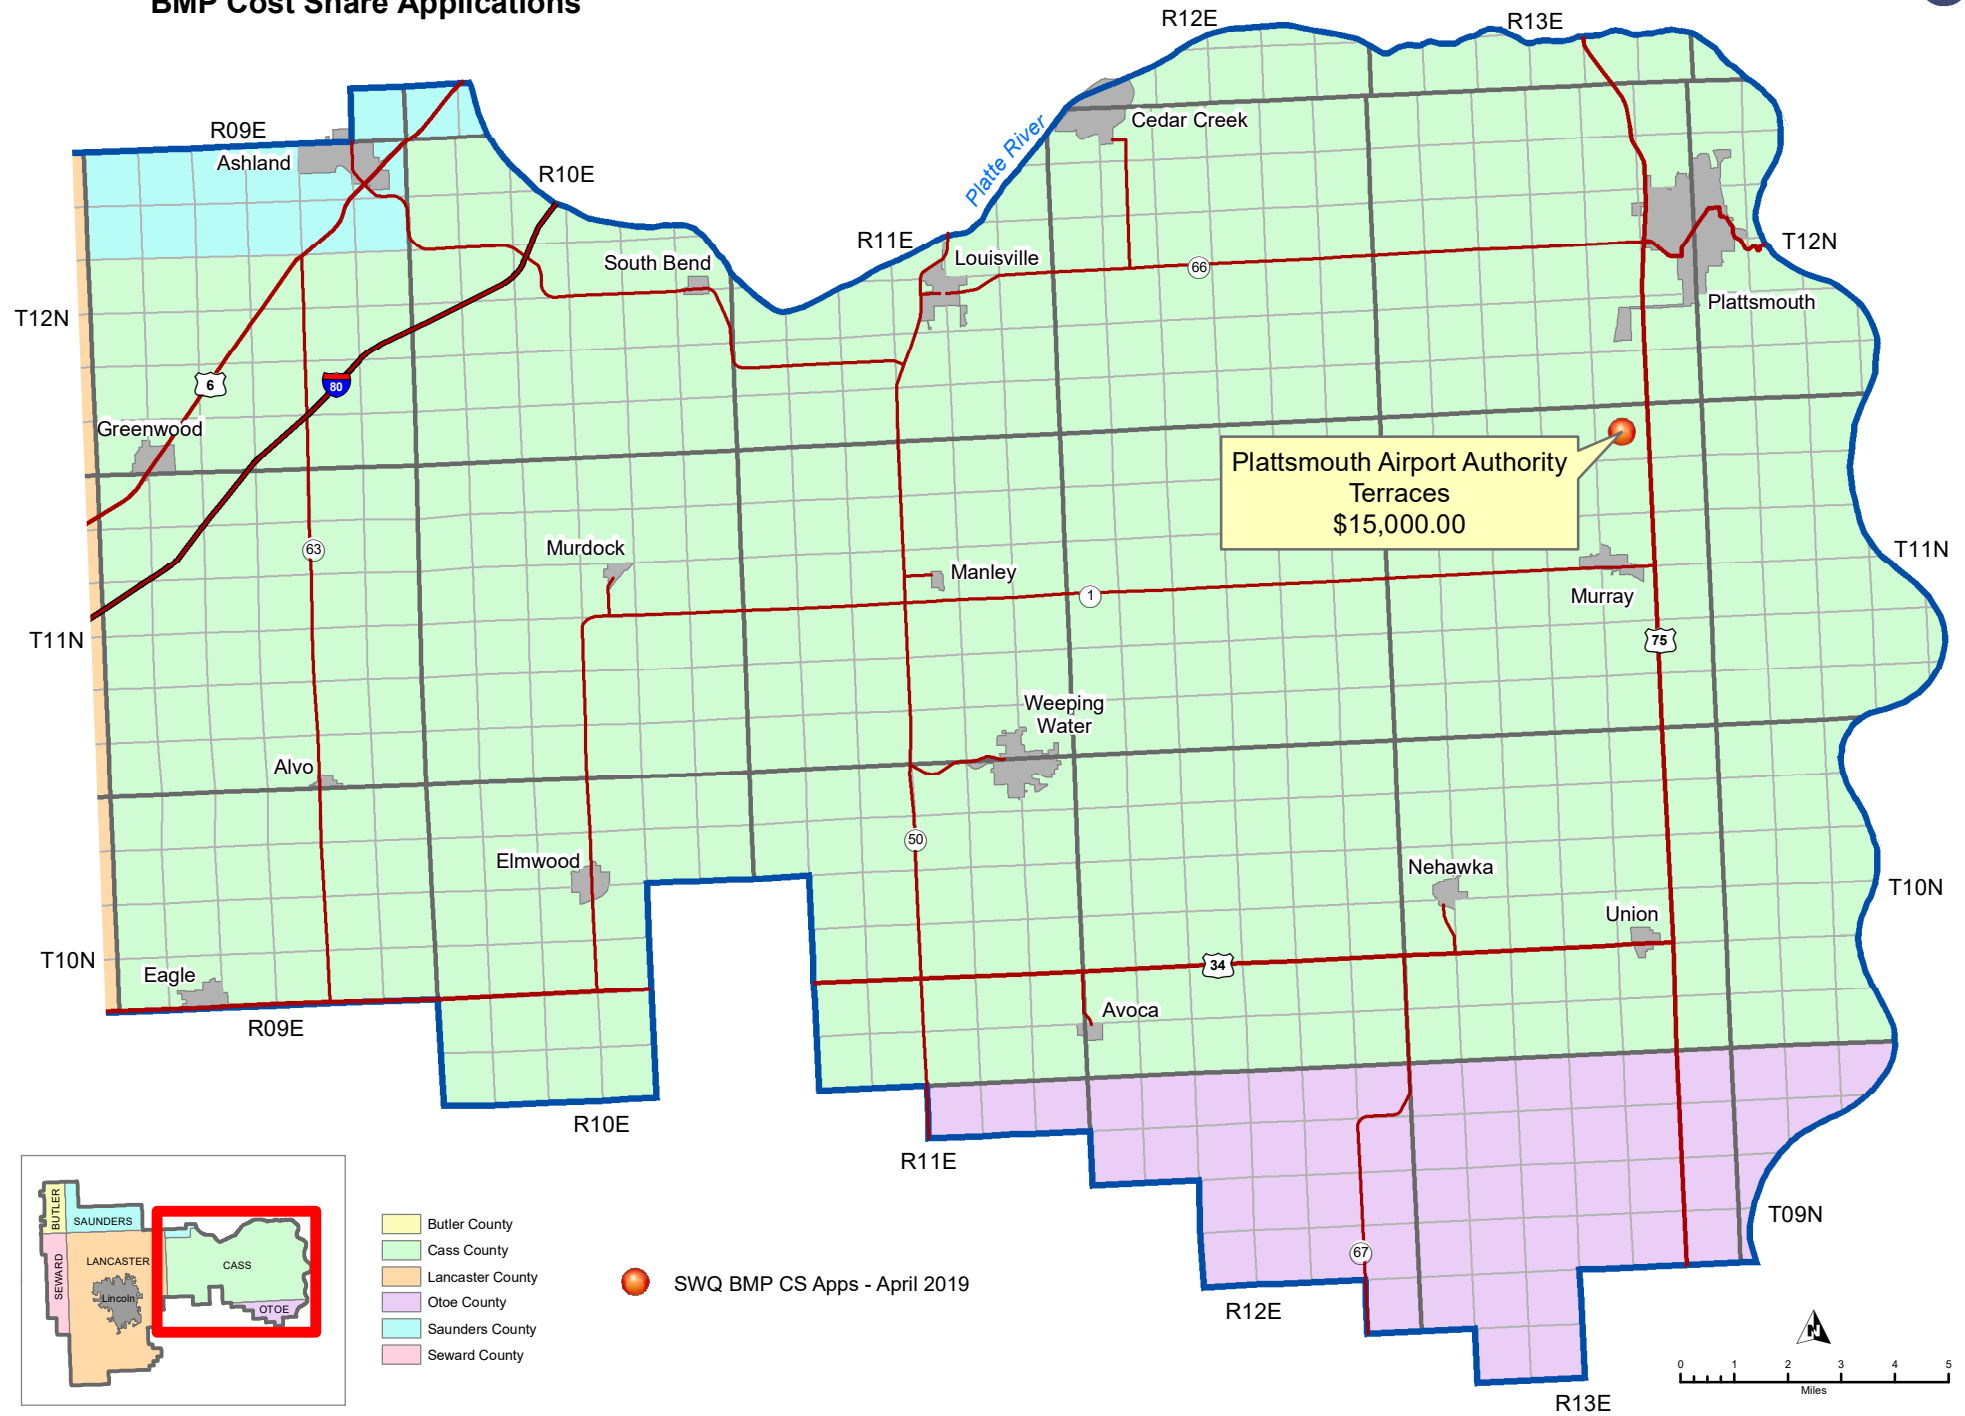

# LPSNRD Eastern Portion - Surface Water Quality BMP Cost Share Applications

 SWQ BMP CS Apps - April 2019

-  Butler County
-  Cass County
-  Lancaster County
-  Otoe County
-  Saunders County
-  Seward County

# LPSNRD Western Portion Surface Water Quality BMP Cost Share Applications

 SWQ BMP CS Apps - April 2019

Map Update: April 2019 - By: Lower Platte South NRD, sdr

Sources: Lower Platte South Natural Resources District; Nebraska Department of Natural Resources; Nebraska Department of Roads