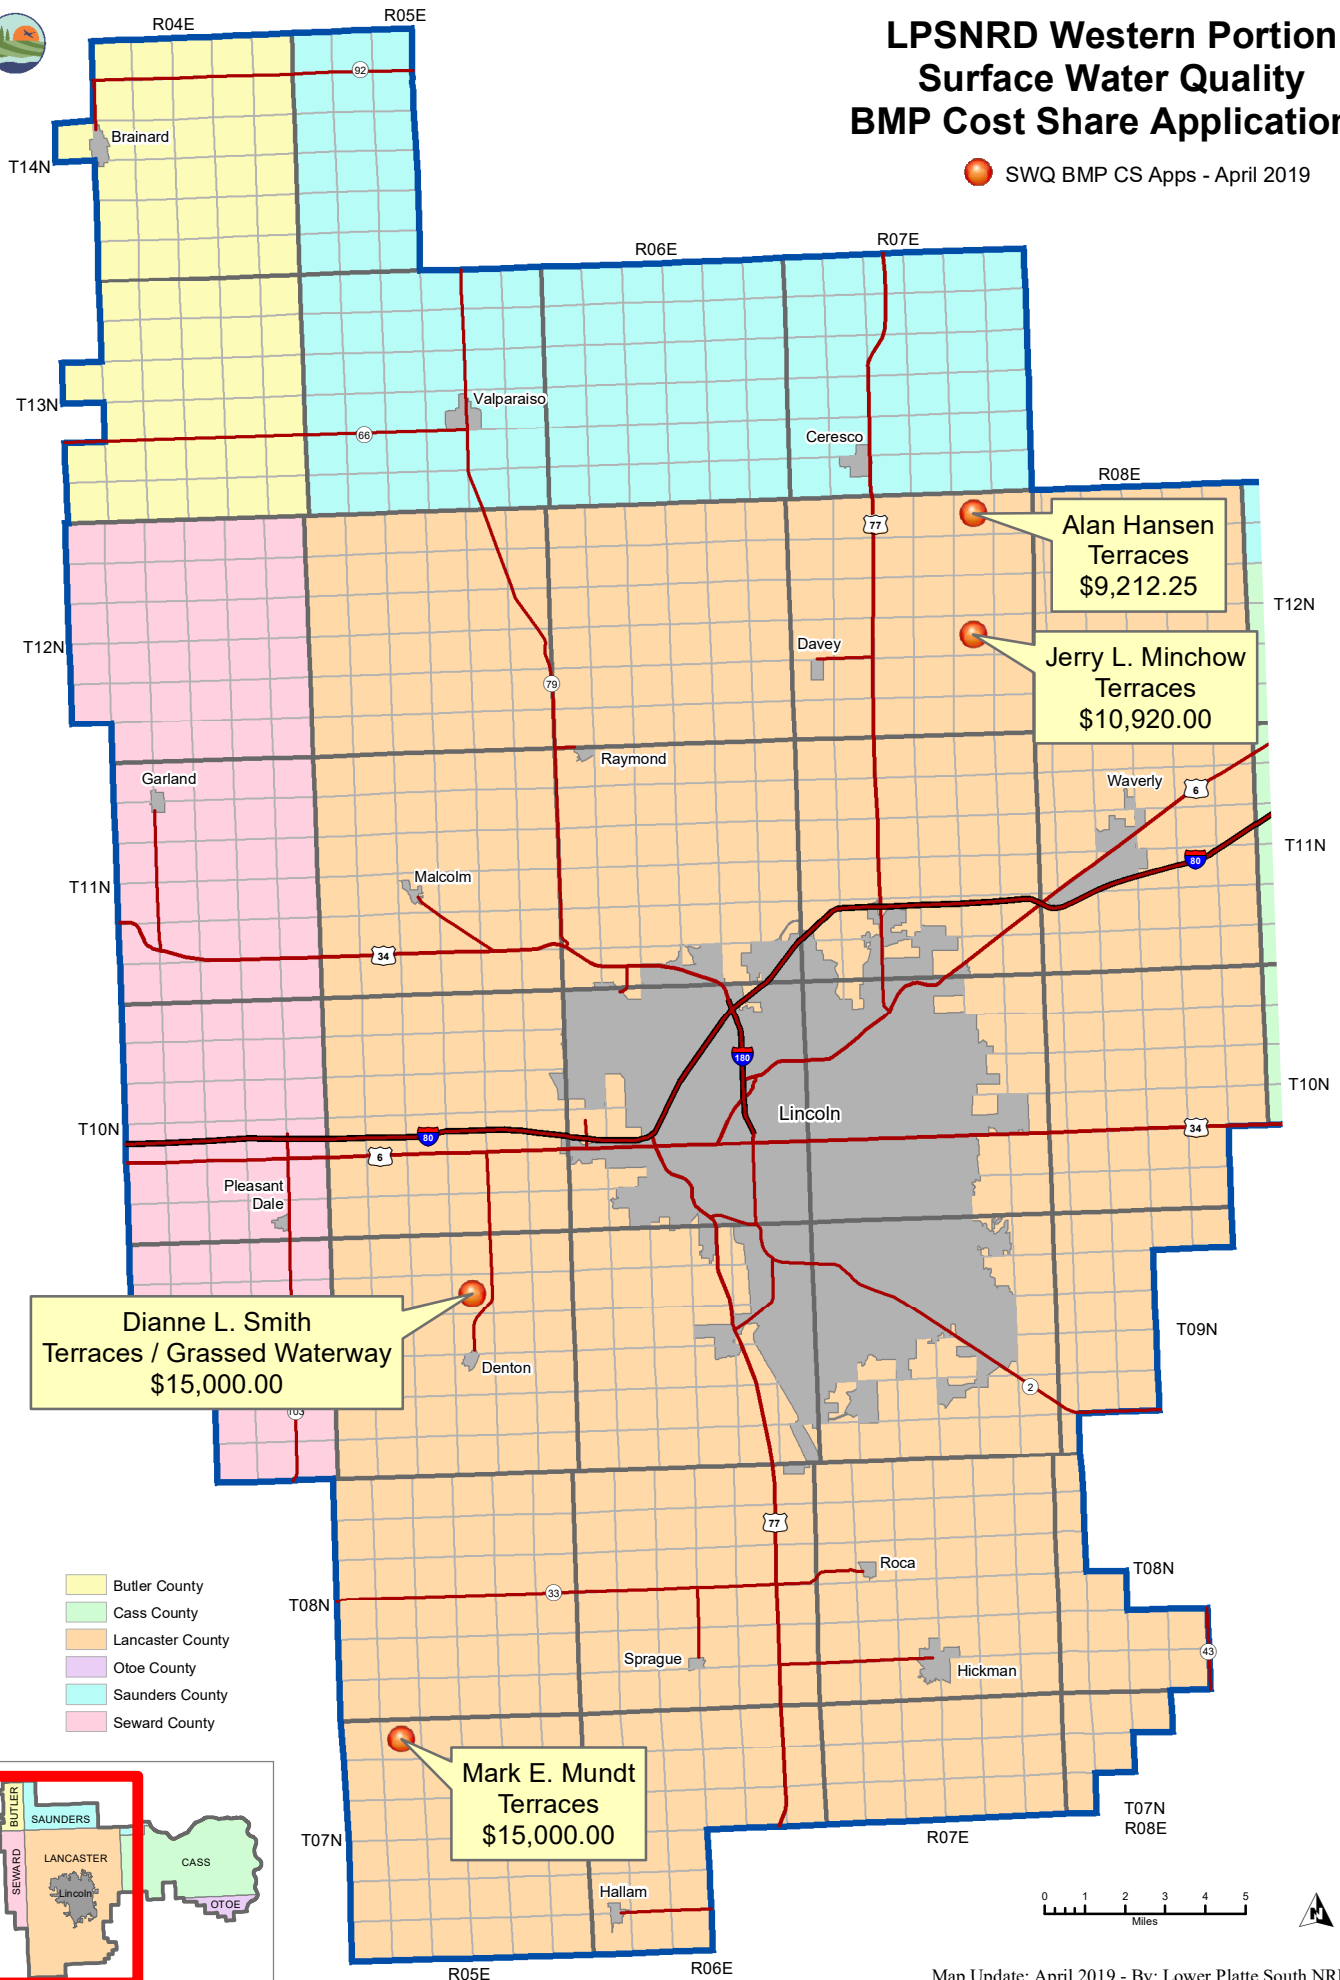

# LPSNRD Eastern Portion - Surface Water Quality BMP Cost Share Applications

 SWQ BMP CS Apps - April 2019

-  Butler County
-  Cass County
-  Lancaster County
-  Otoe County
-  Saunders County
-  Seward County

# LPSNRD Western Portion Surface Water Quality BMP Cost Share Applications

 SWQ BMP CS Apps - April 2019

Map Update: April 2019 - By: Lower Platte South NRD, sdr

Sources: Lower Platte South Natural Resources District; Nebraska Department of Natural Resources; Nebraska Department of Roads