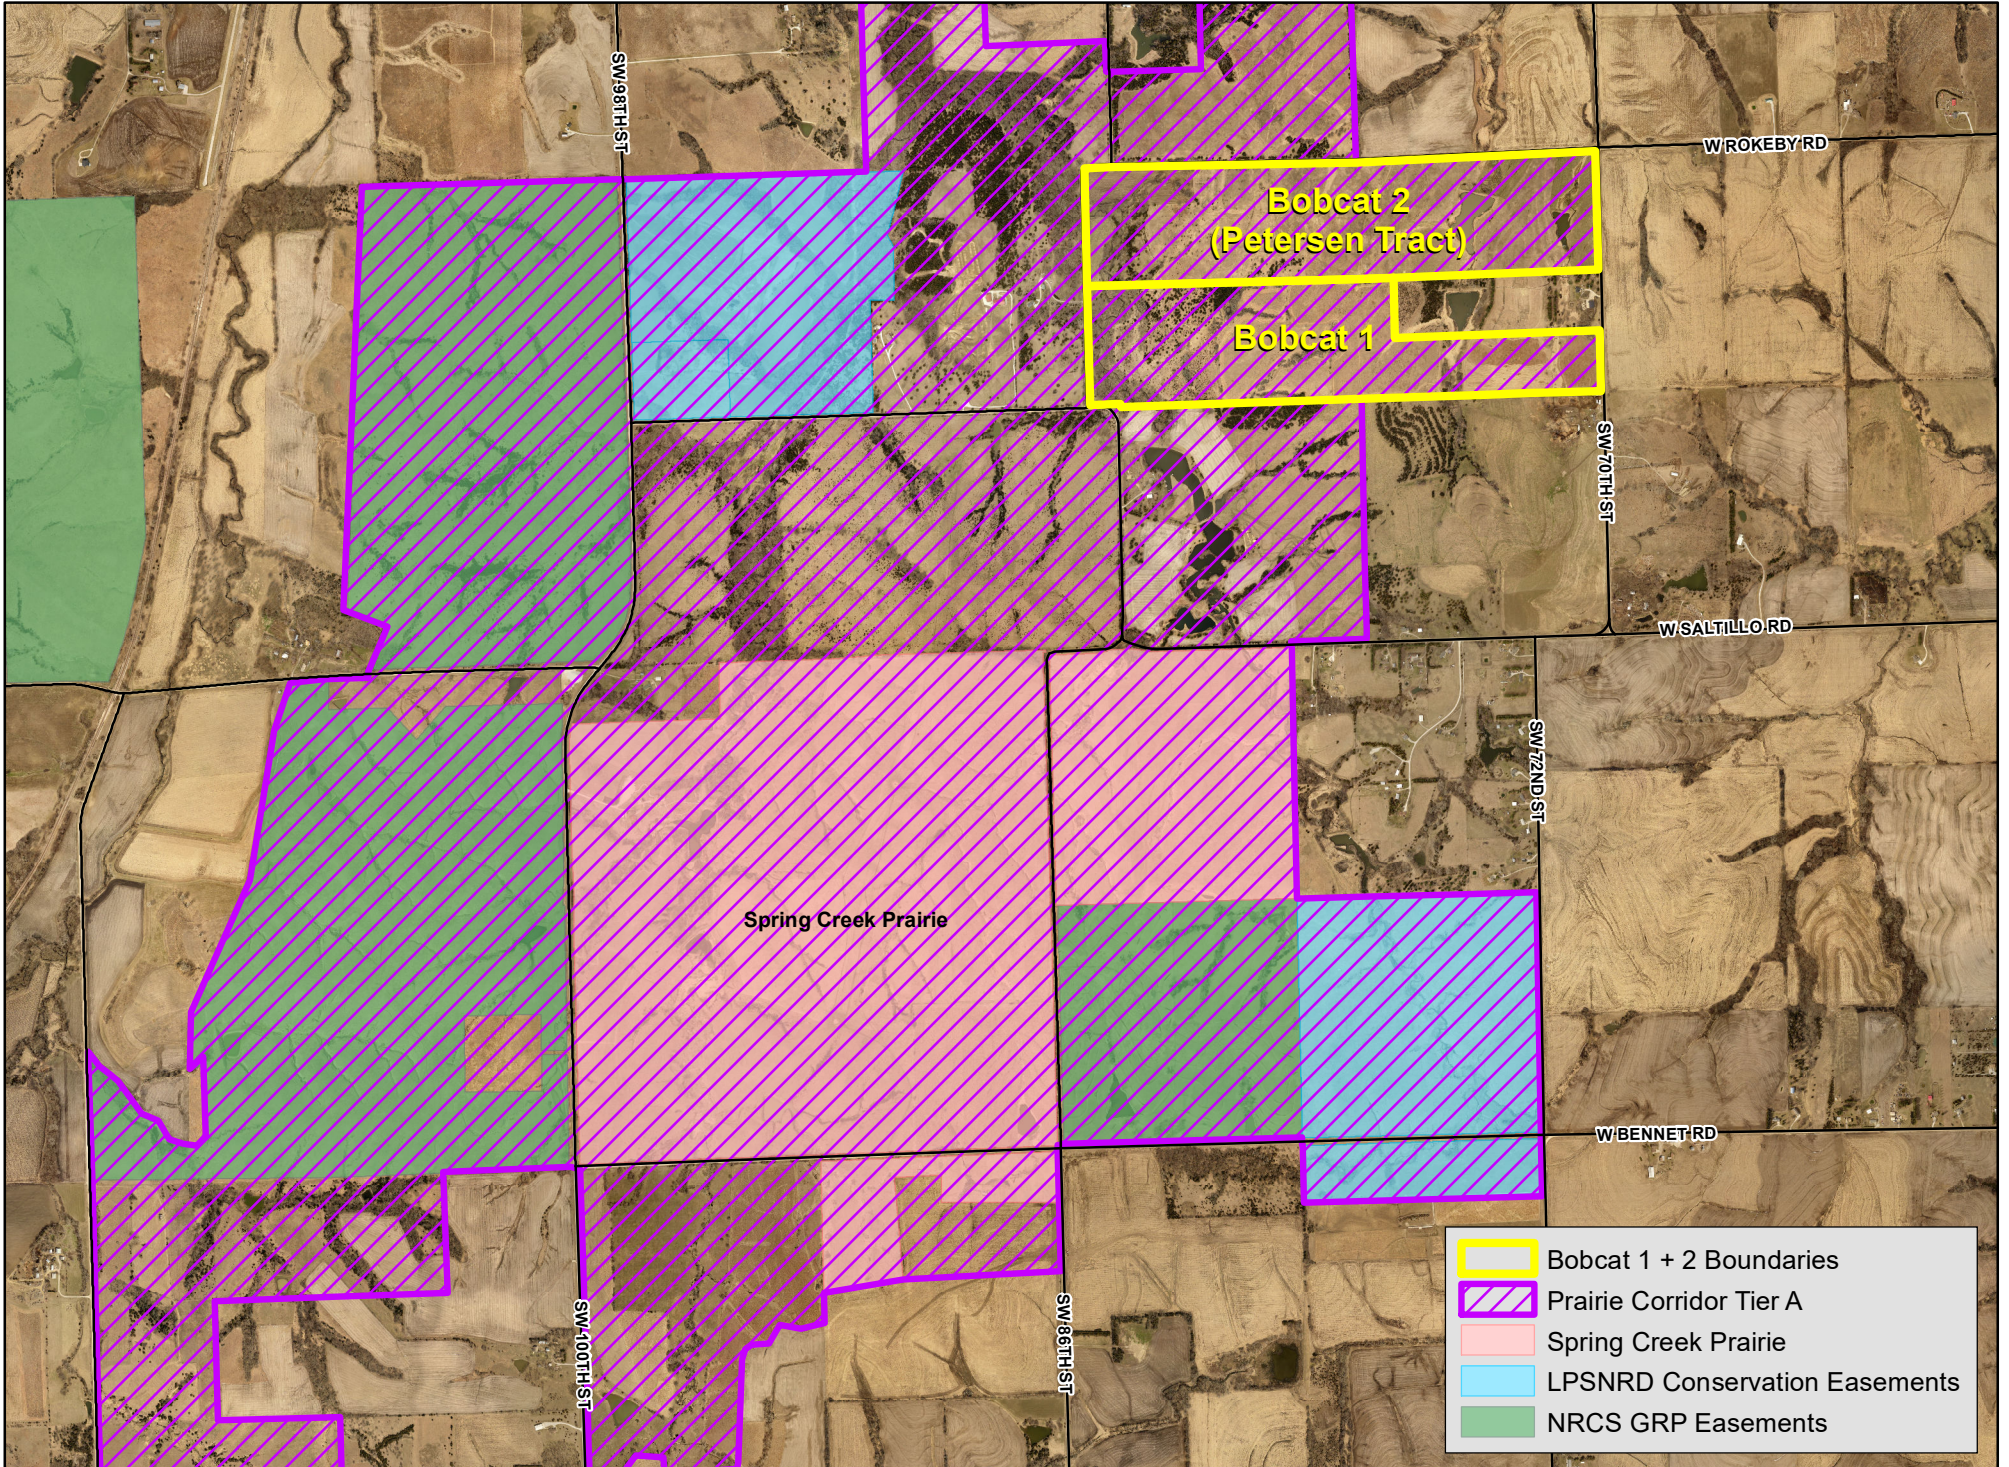

# Bobcat 1 + 2 (City of Lincoln) Areas - Prairie Corridor

	Bobcat 1 + 2 Boundaries
	Prairie Corridor Tier A
	Spring Creek Prairie
	LPSNRD Conservation Easements
	NRCS GRP Easements

# Bobcat 1 + 2 (City of Lincoln) - Petersen Tract Seeding Area