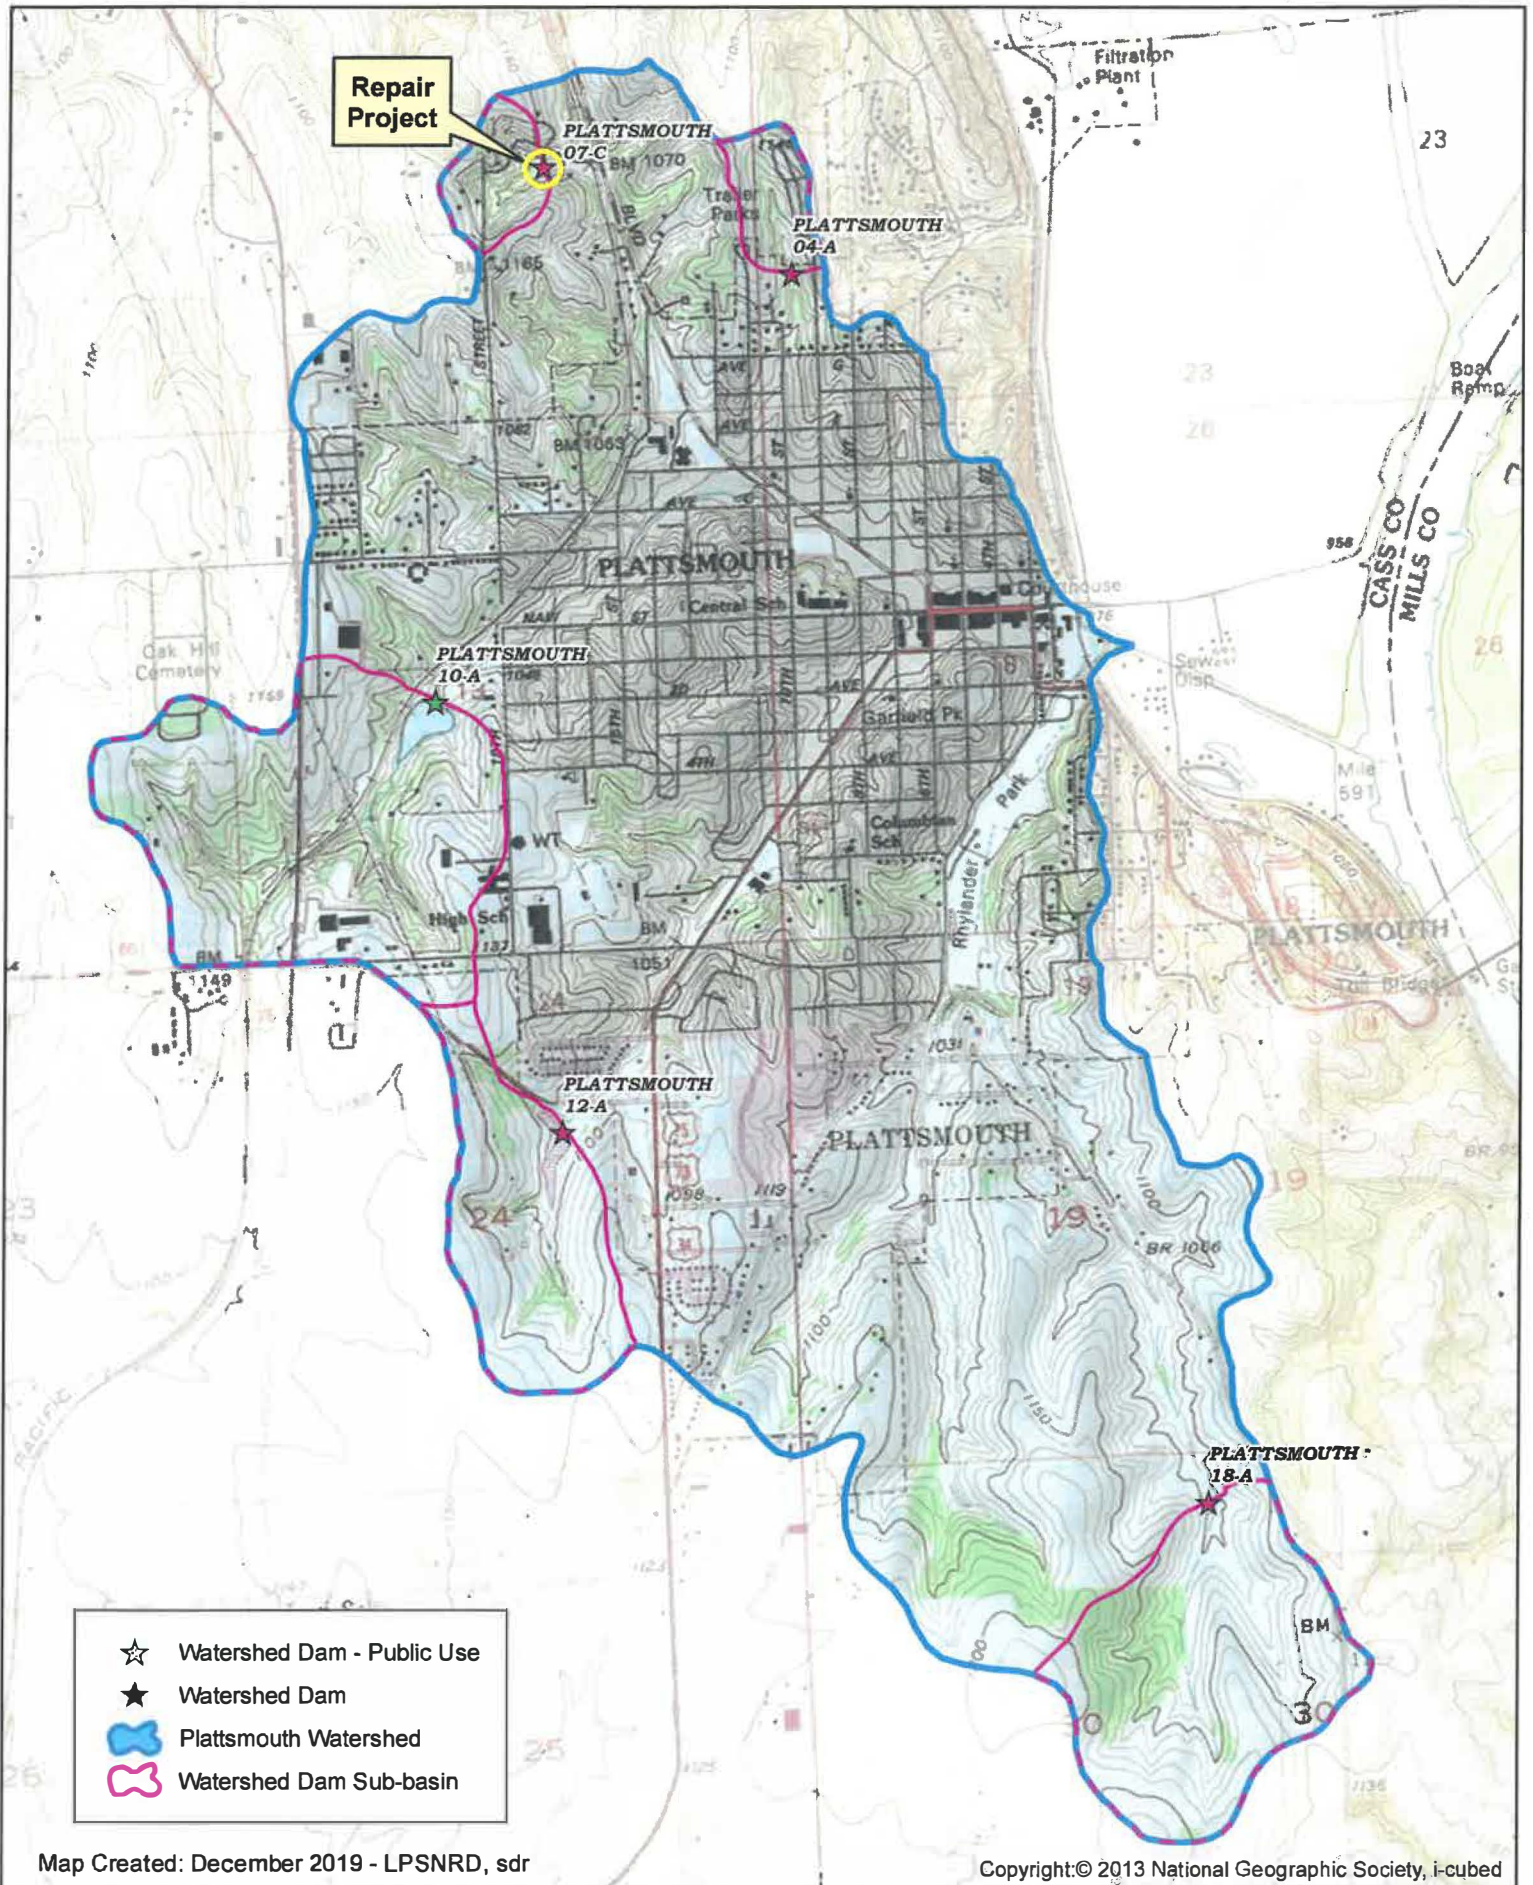

Plattsmouth Watershed - Repair Project, Plattsmouth 7-C

- ☆ Watershed Dam - Public Use
- ★ Watershed Dam
- Blue outline Plattsmouth Watershed
- Pink outline Watershed Dam Sub-basin

Map Created: December 2019 - LPSNRD, sdr

Copyright:© 2013 National Geographic Society, i-cubed